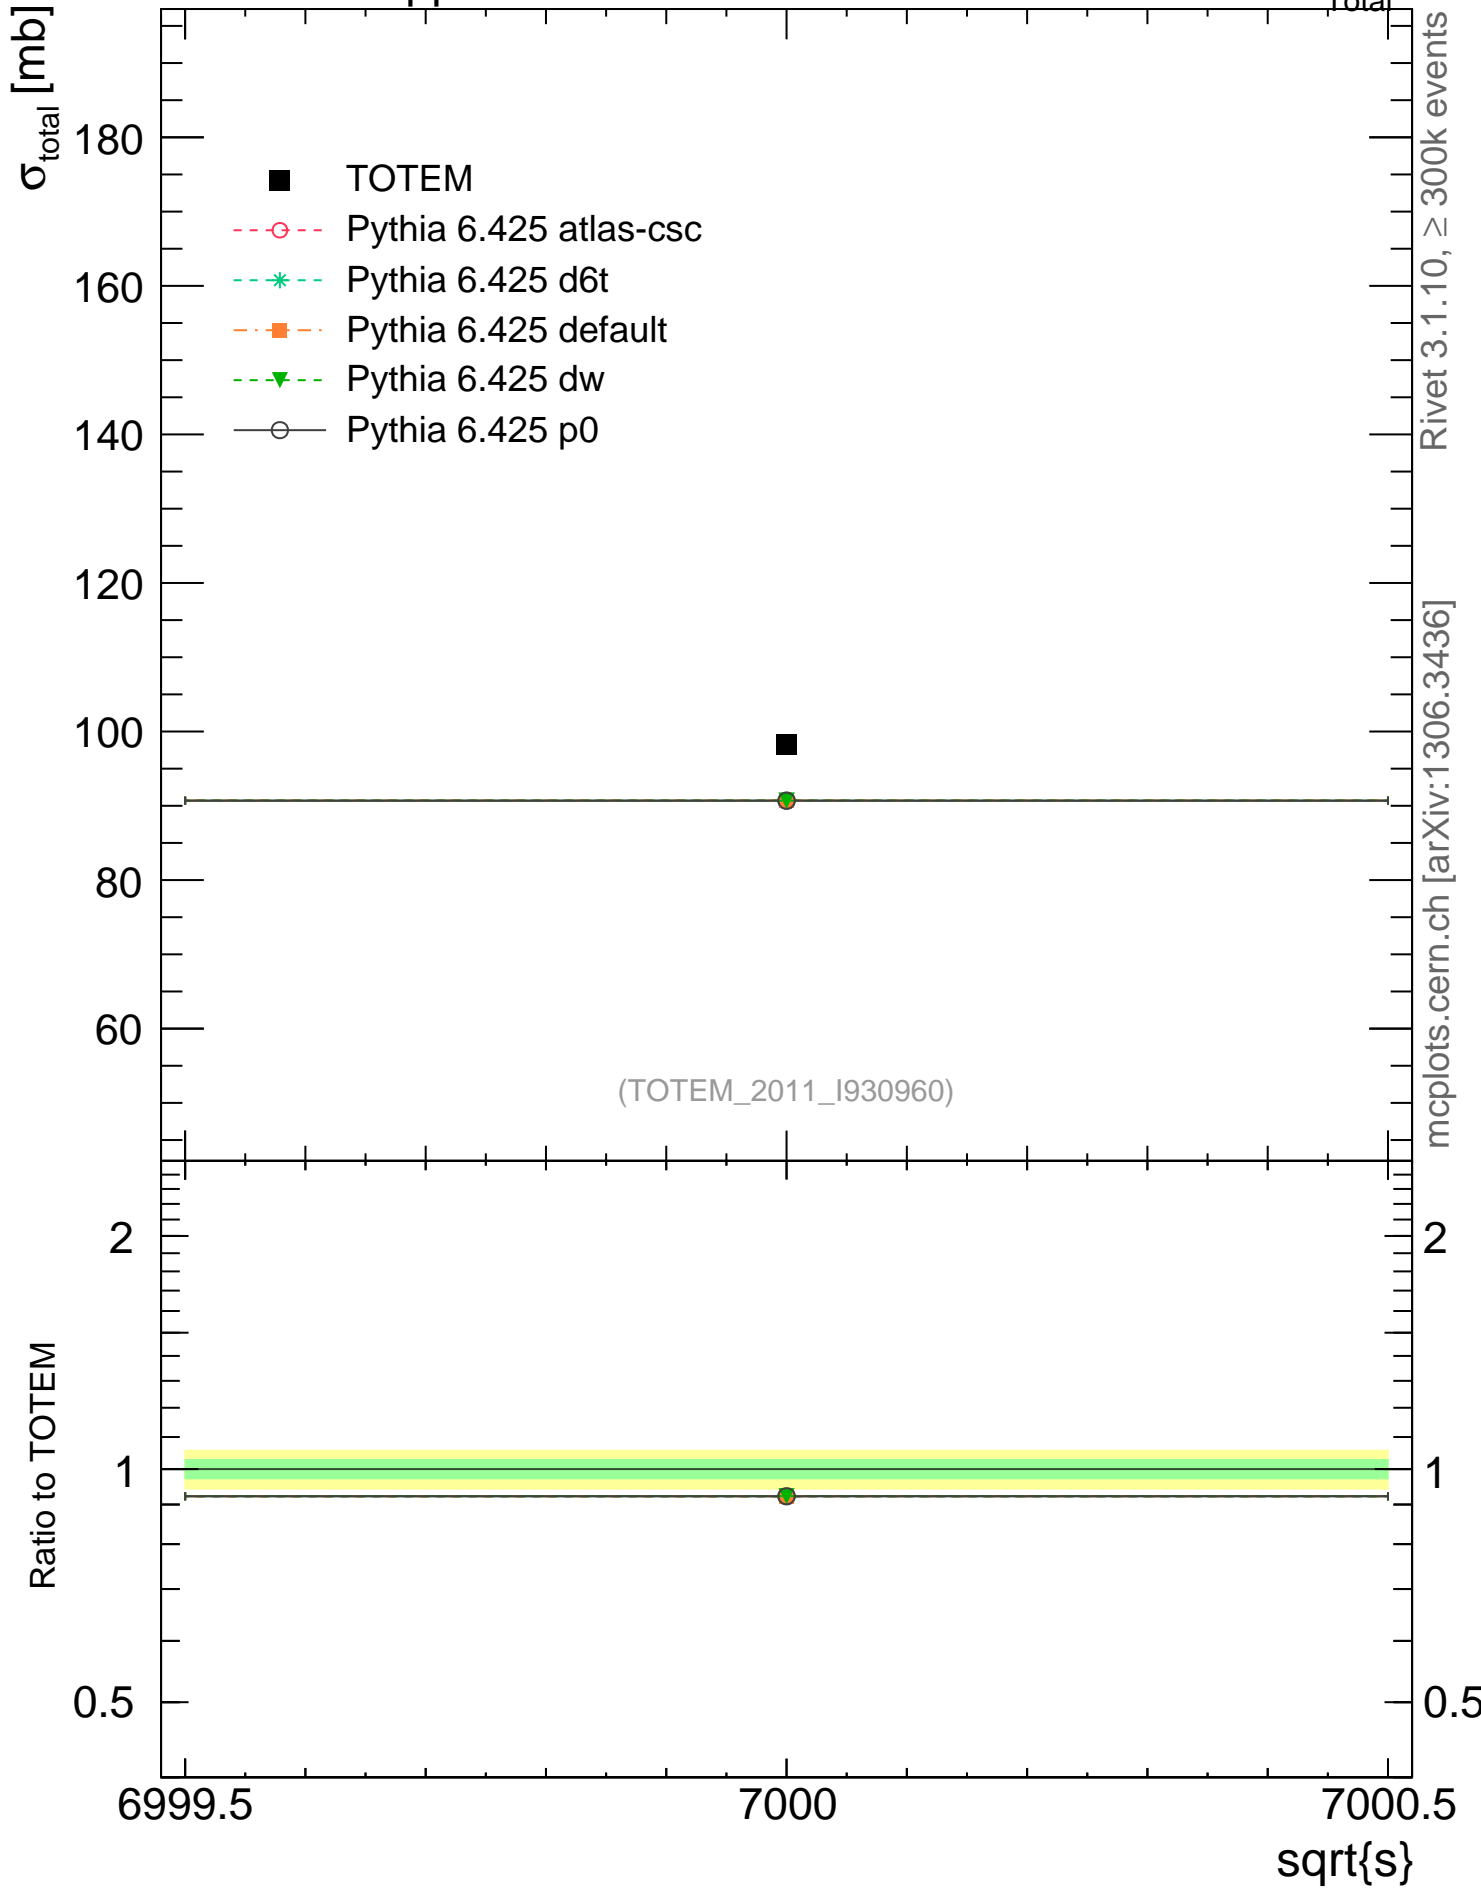

7000 GeV pp

$\sigma_{\text{Total}}$

Rivet 3.1.10,  $\geq 300k$  events  
mcplots.cern.ch [arXiv:1306.3436]

(TOTEM\_2011\_I930960)