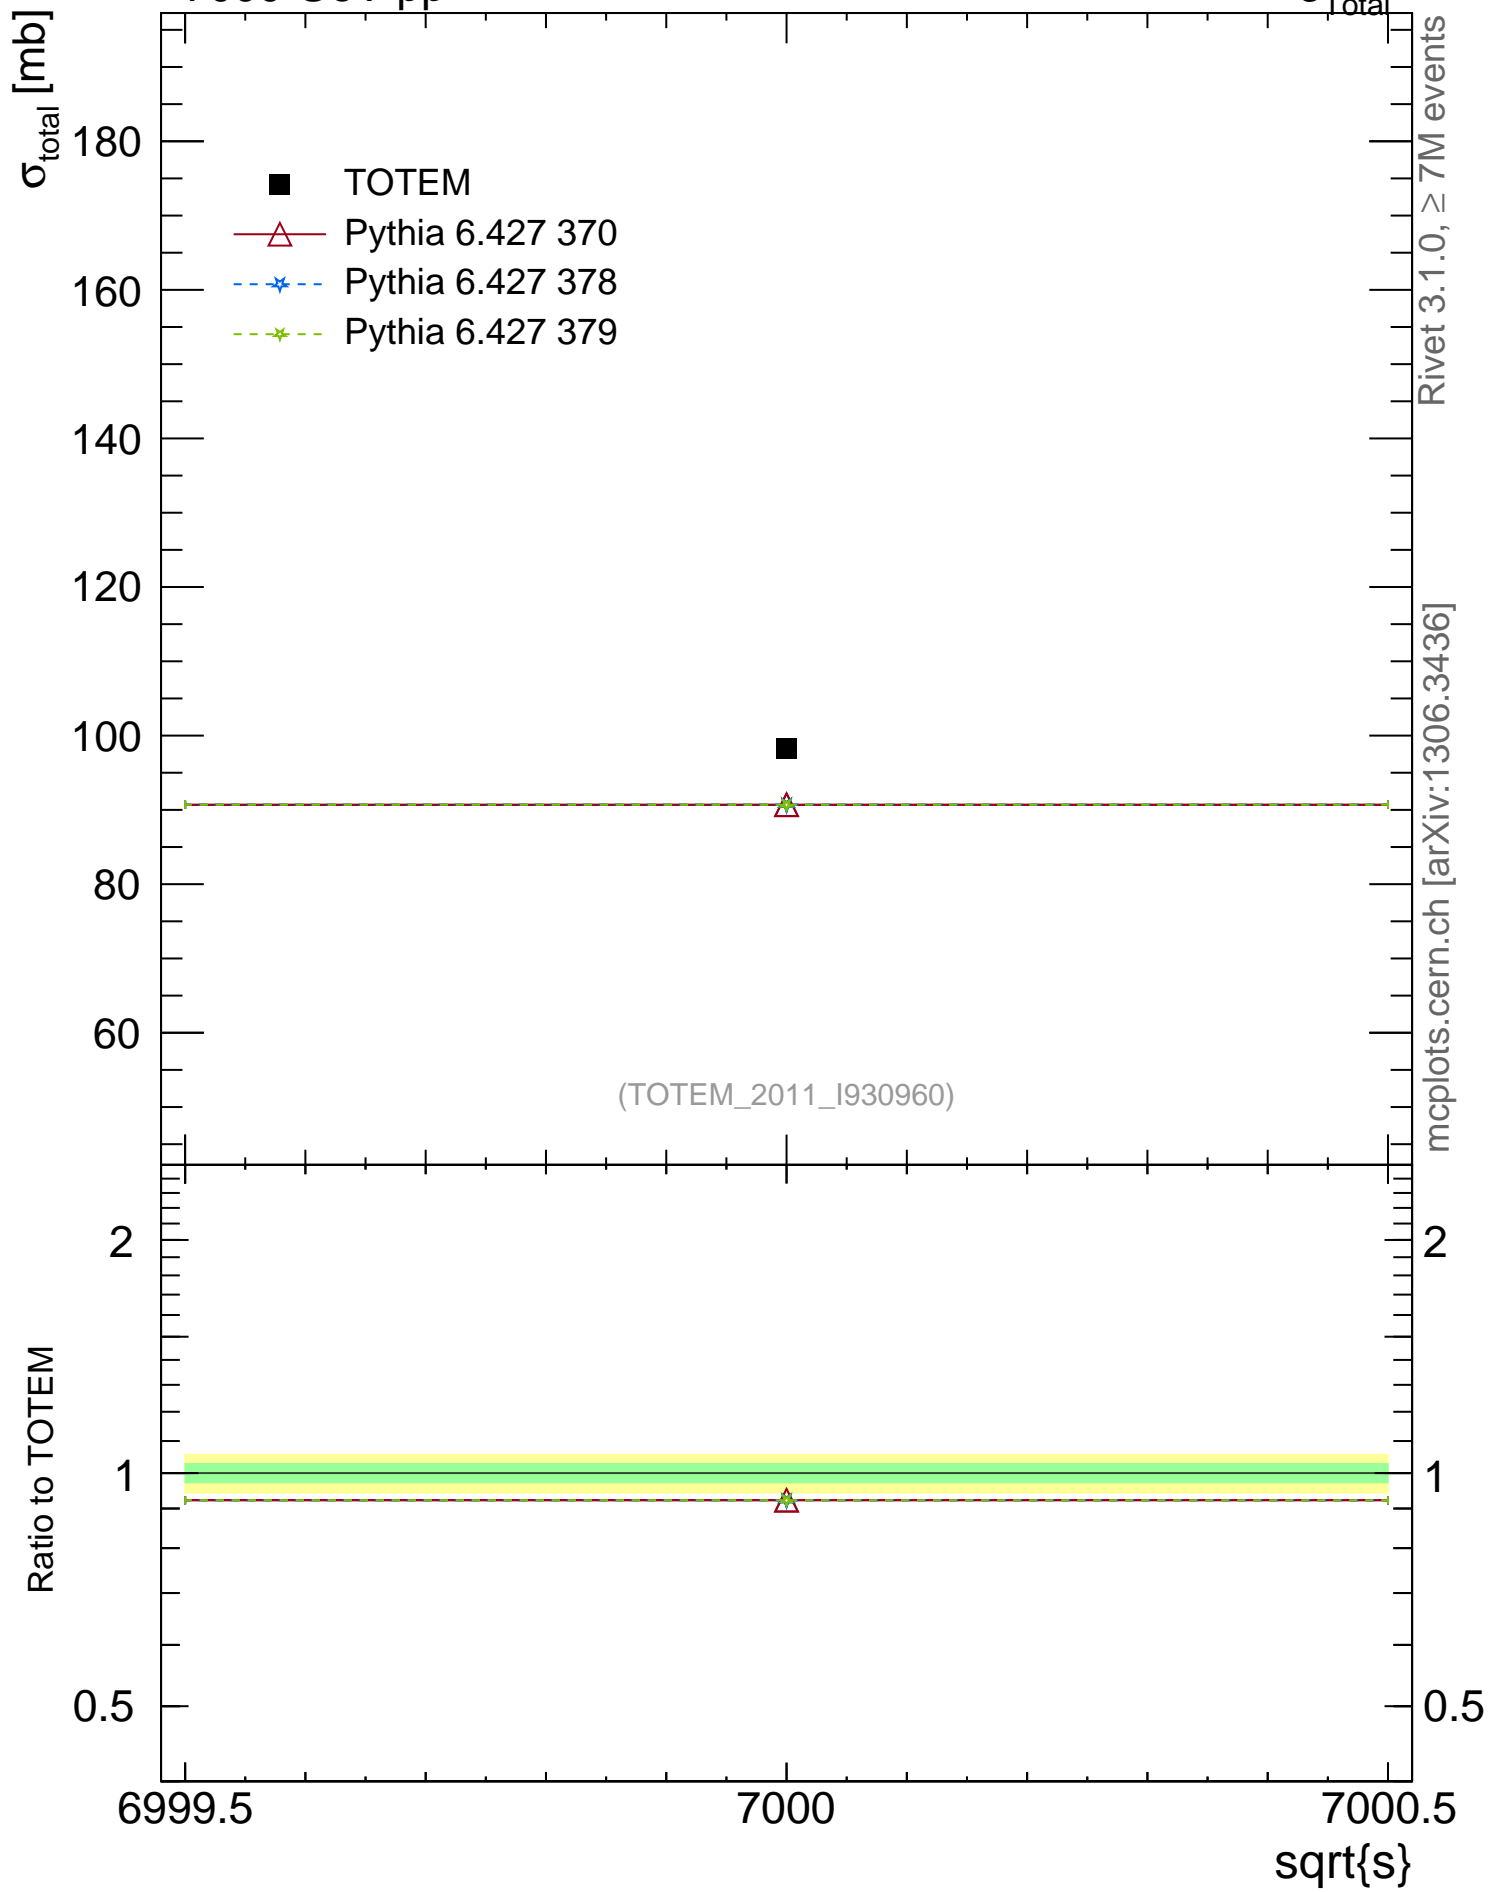

7000 GeV pp

$\sigma_{\text{Total}}$

Rivet 3.1.0,  $\geq 7$ M events  
mcplots.cern.ch [arXiv:1306.3436]

(TOTEM\_2011\_I930960)