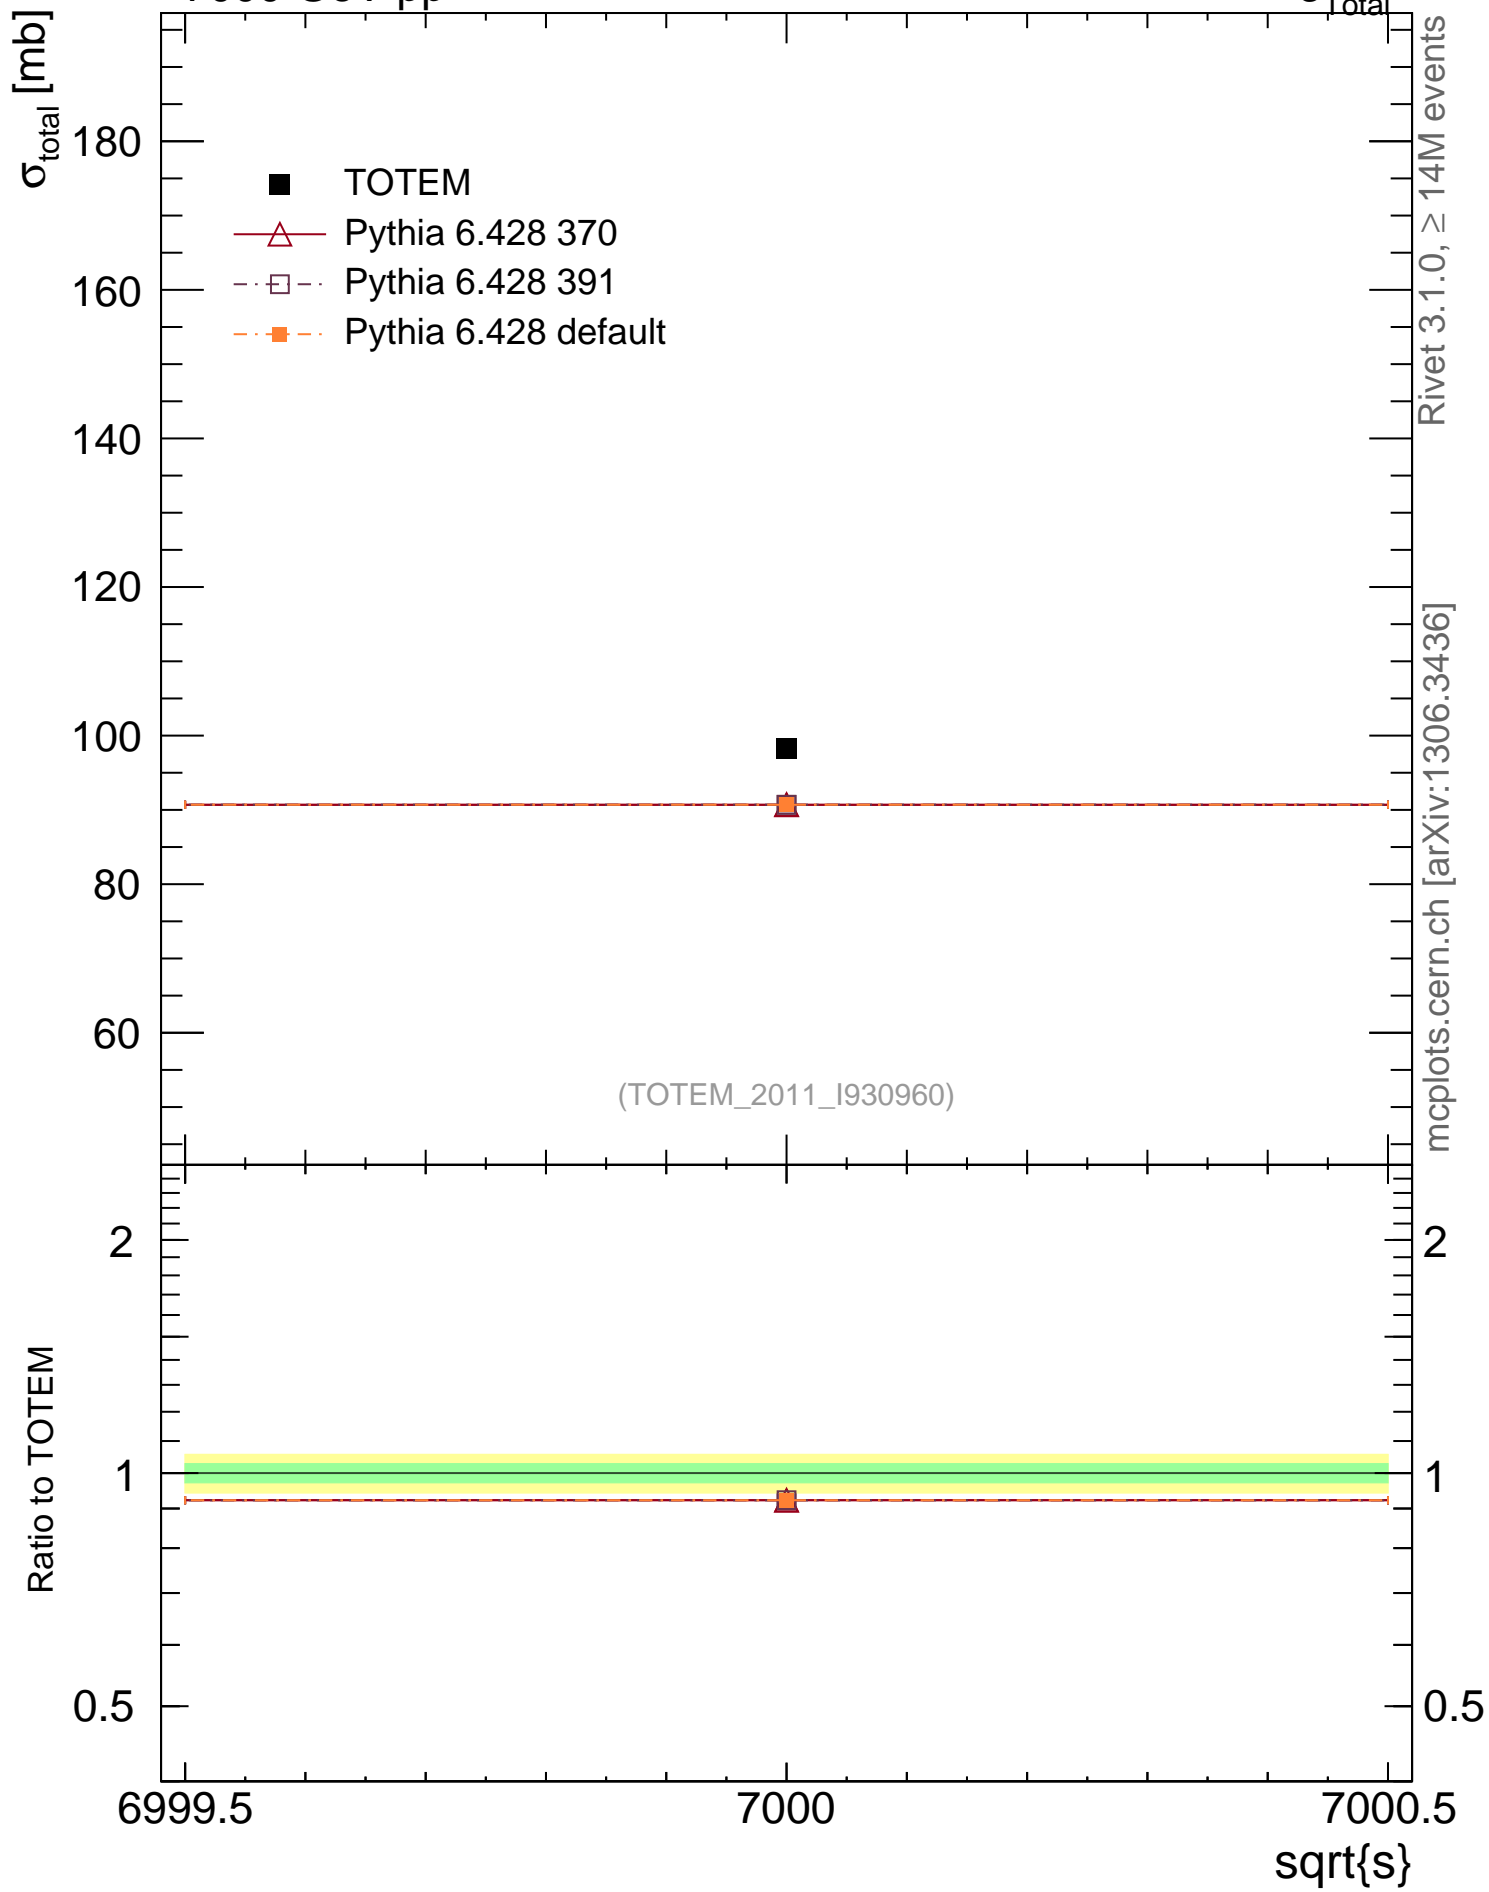

7000 GeV pp

$\sigma_{\text{Total}}$

Rivet 3.1.0,  $\geq 14$ M events  
mcplots.cern.ch [arXiv:1306.3436]

(TOTEM\_2011\_I930960)