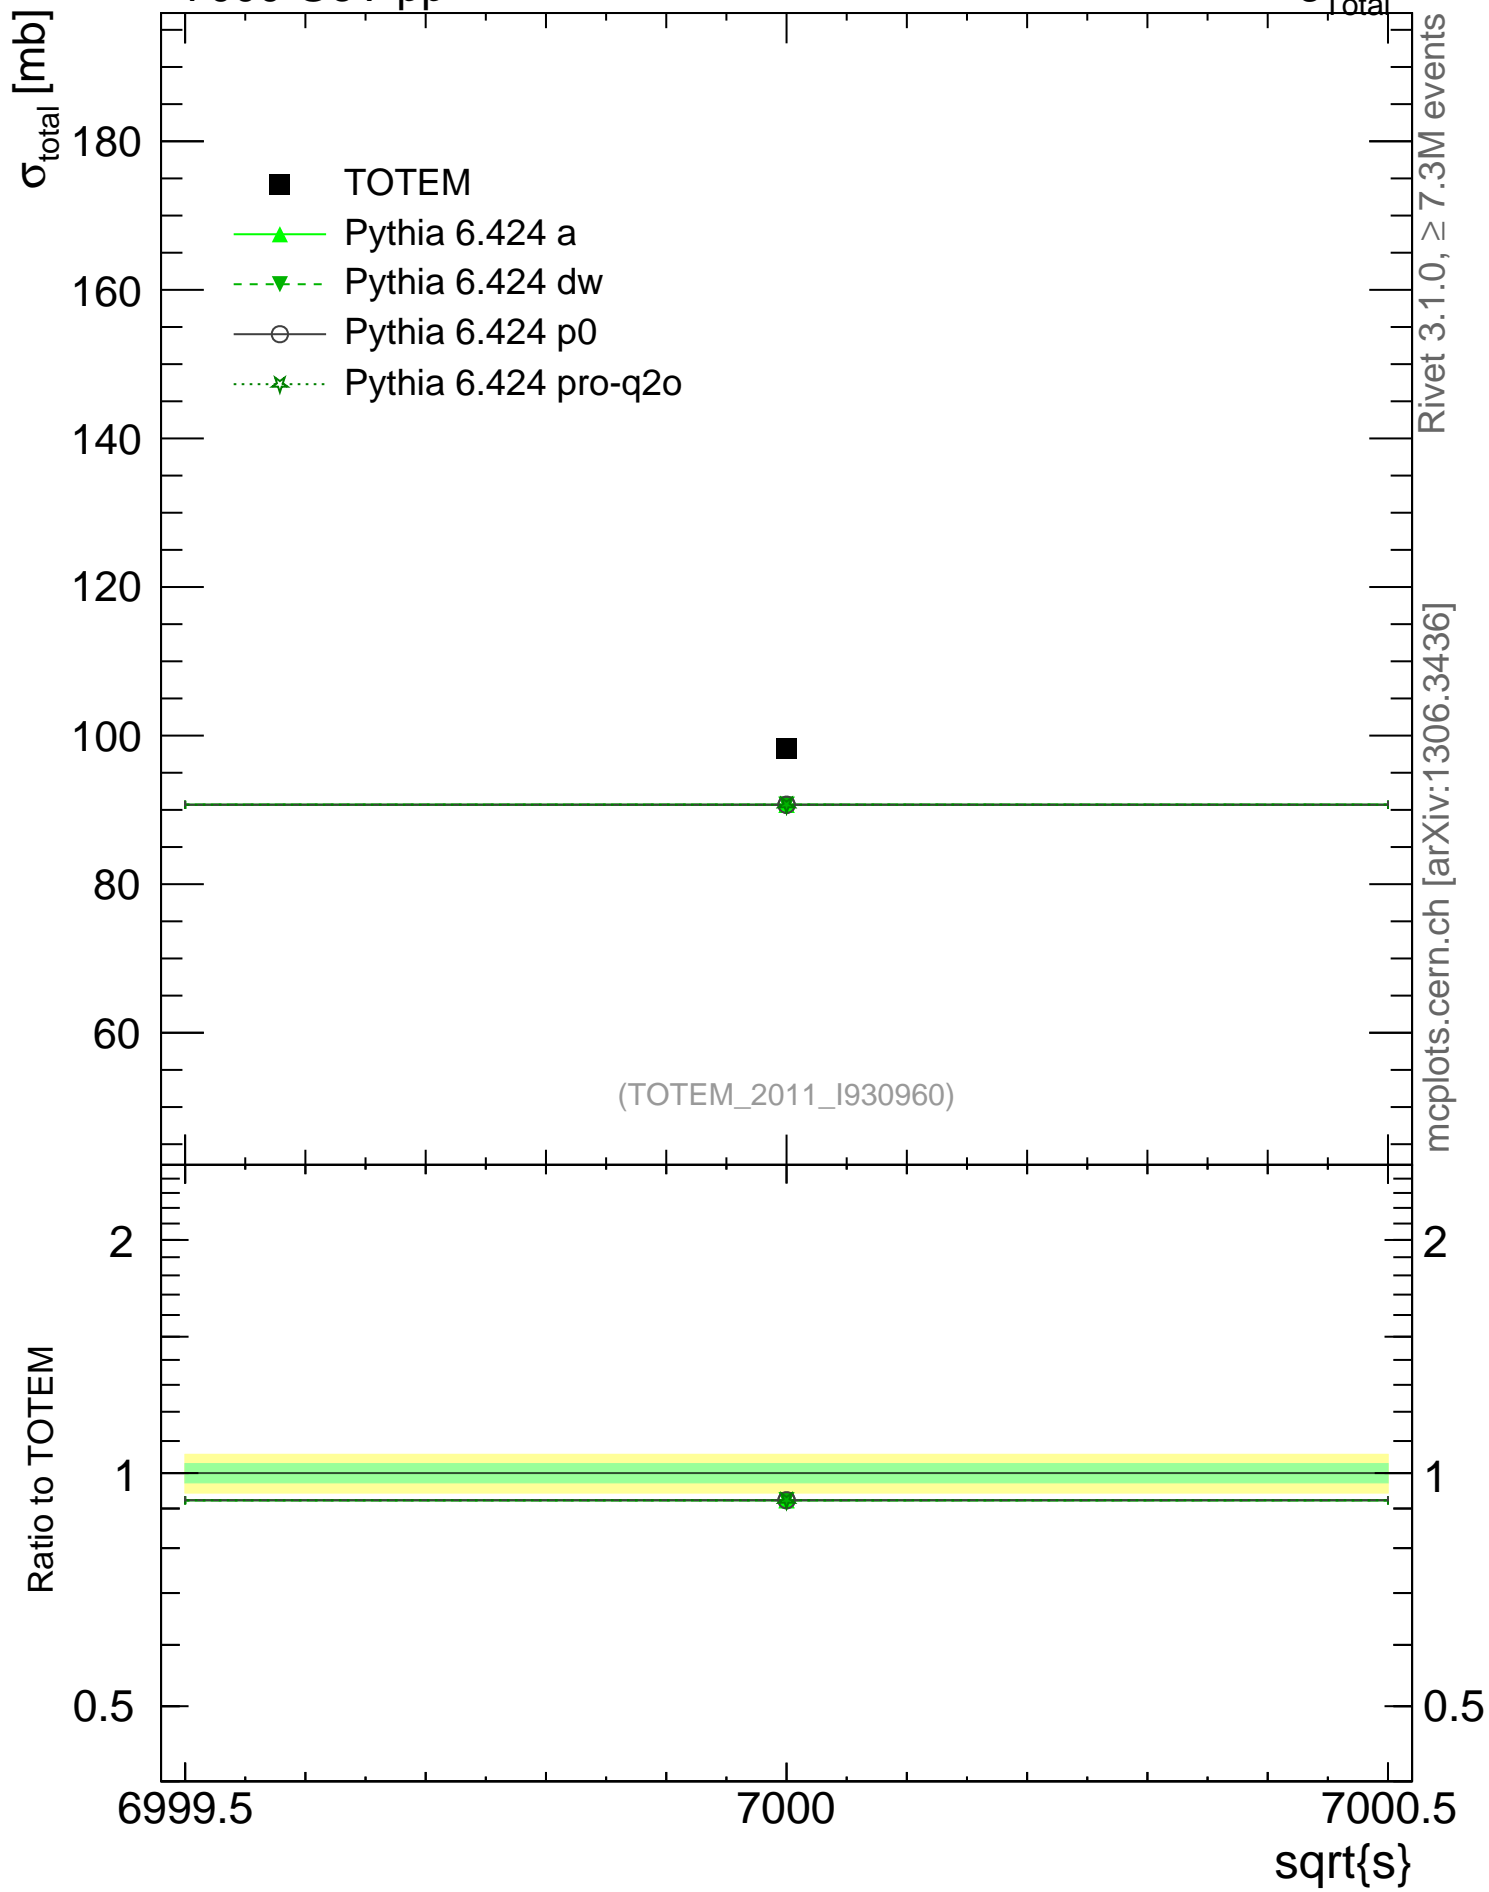

7000 GeV pp

$\sigma_{\text{Total}}$

Rivet 3.1.0,  $\geq 7.3$ M events  
mcplots.cern.ch [arXiv:1306.3436]

(TOTEM\_2011\_I930960)