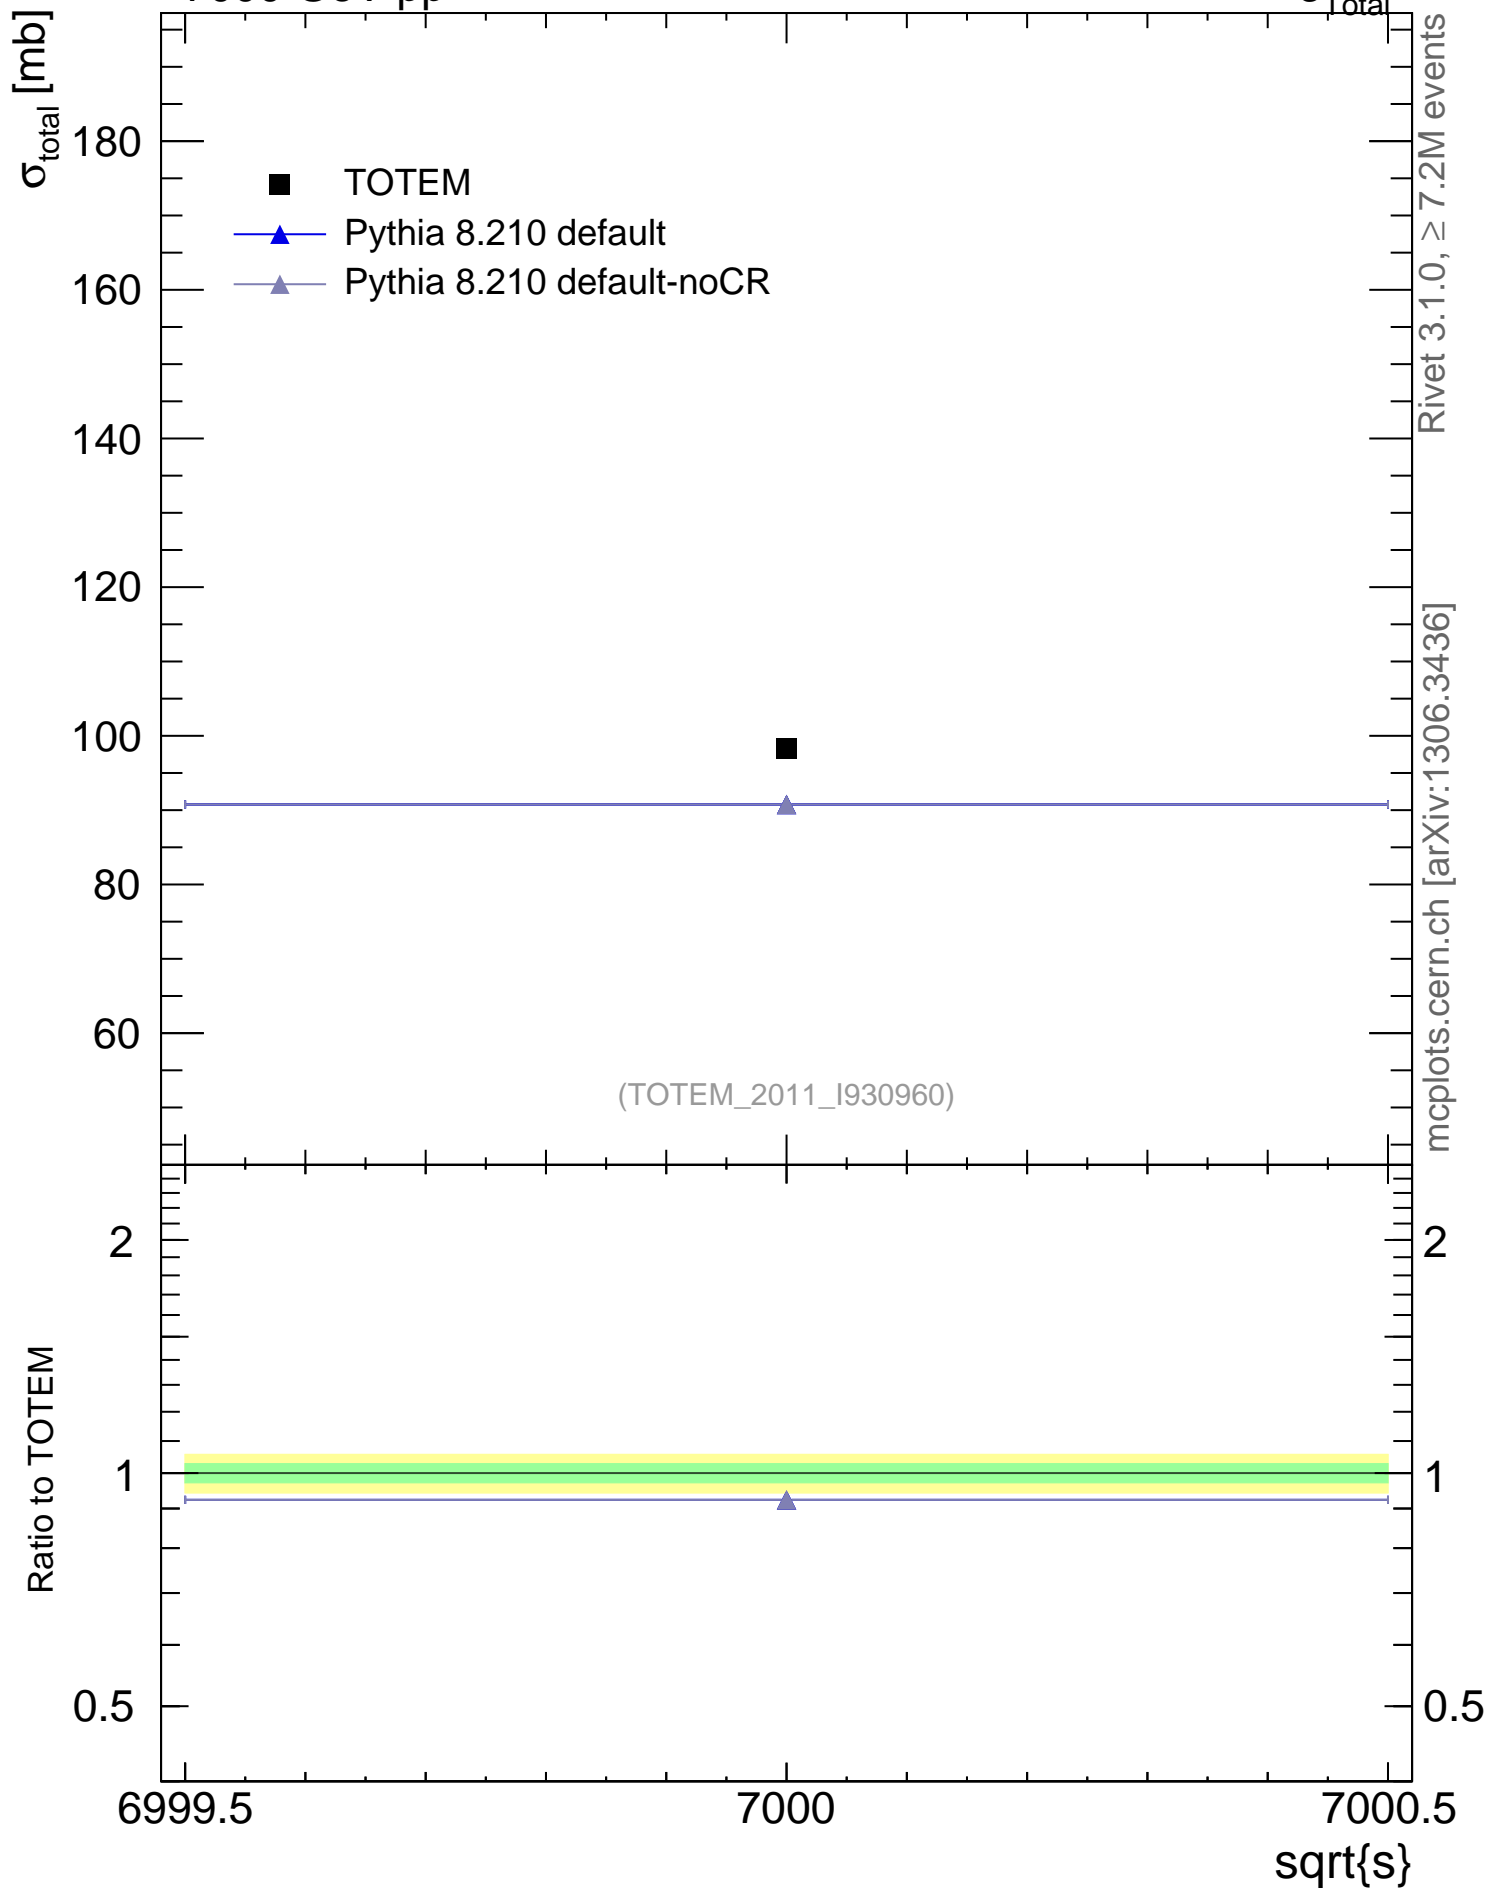

7000 GeV pp

$\sigma_{\text{Total}}$

Rivet 3.1.0,  $\geq 7.2$ M events  
mcplots.cern.ch [arXiv:1306.3436]

(TOTEM\_2011\_I930960)