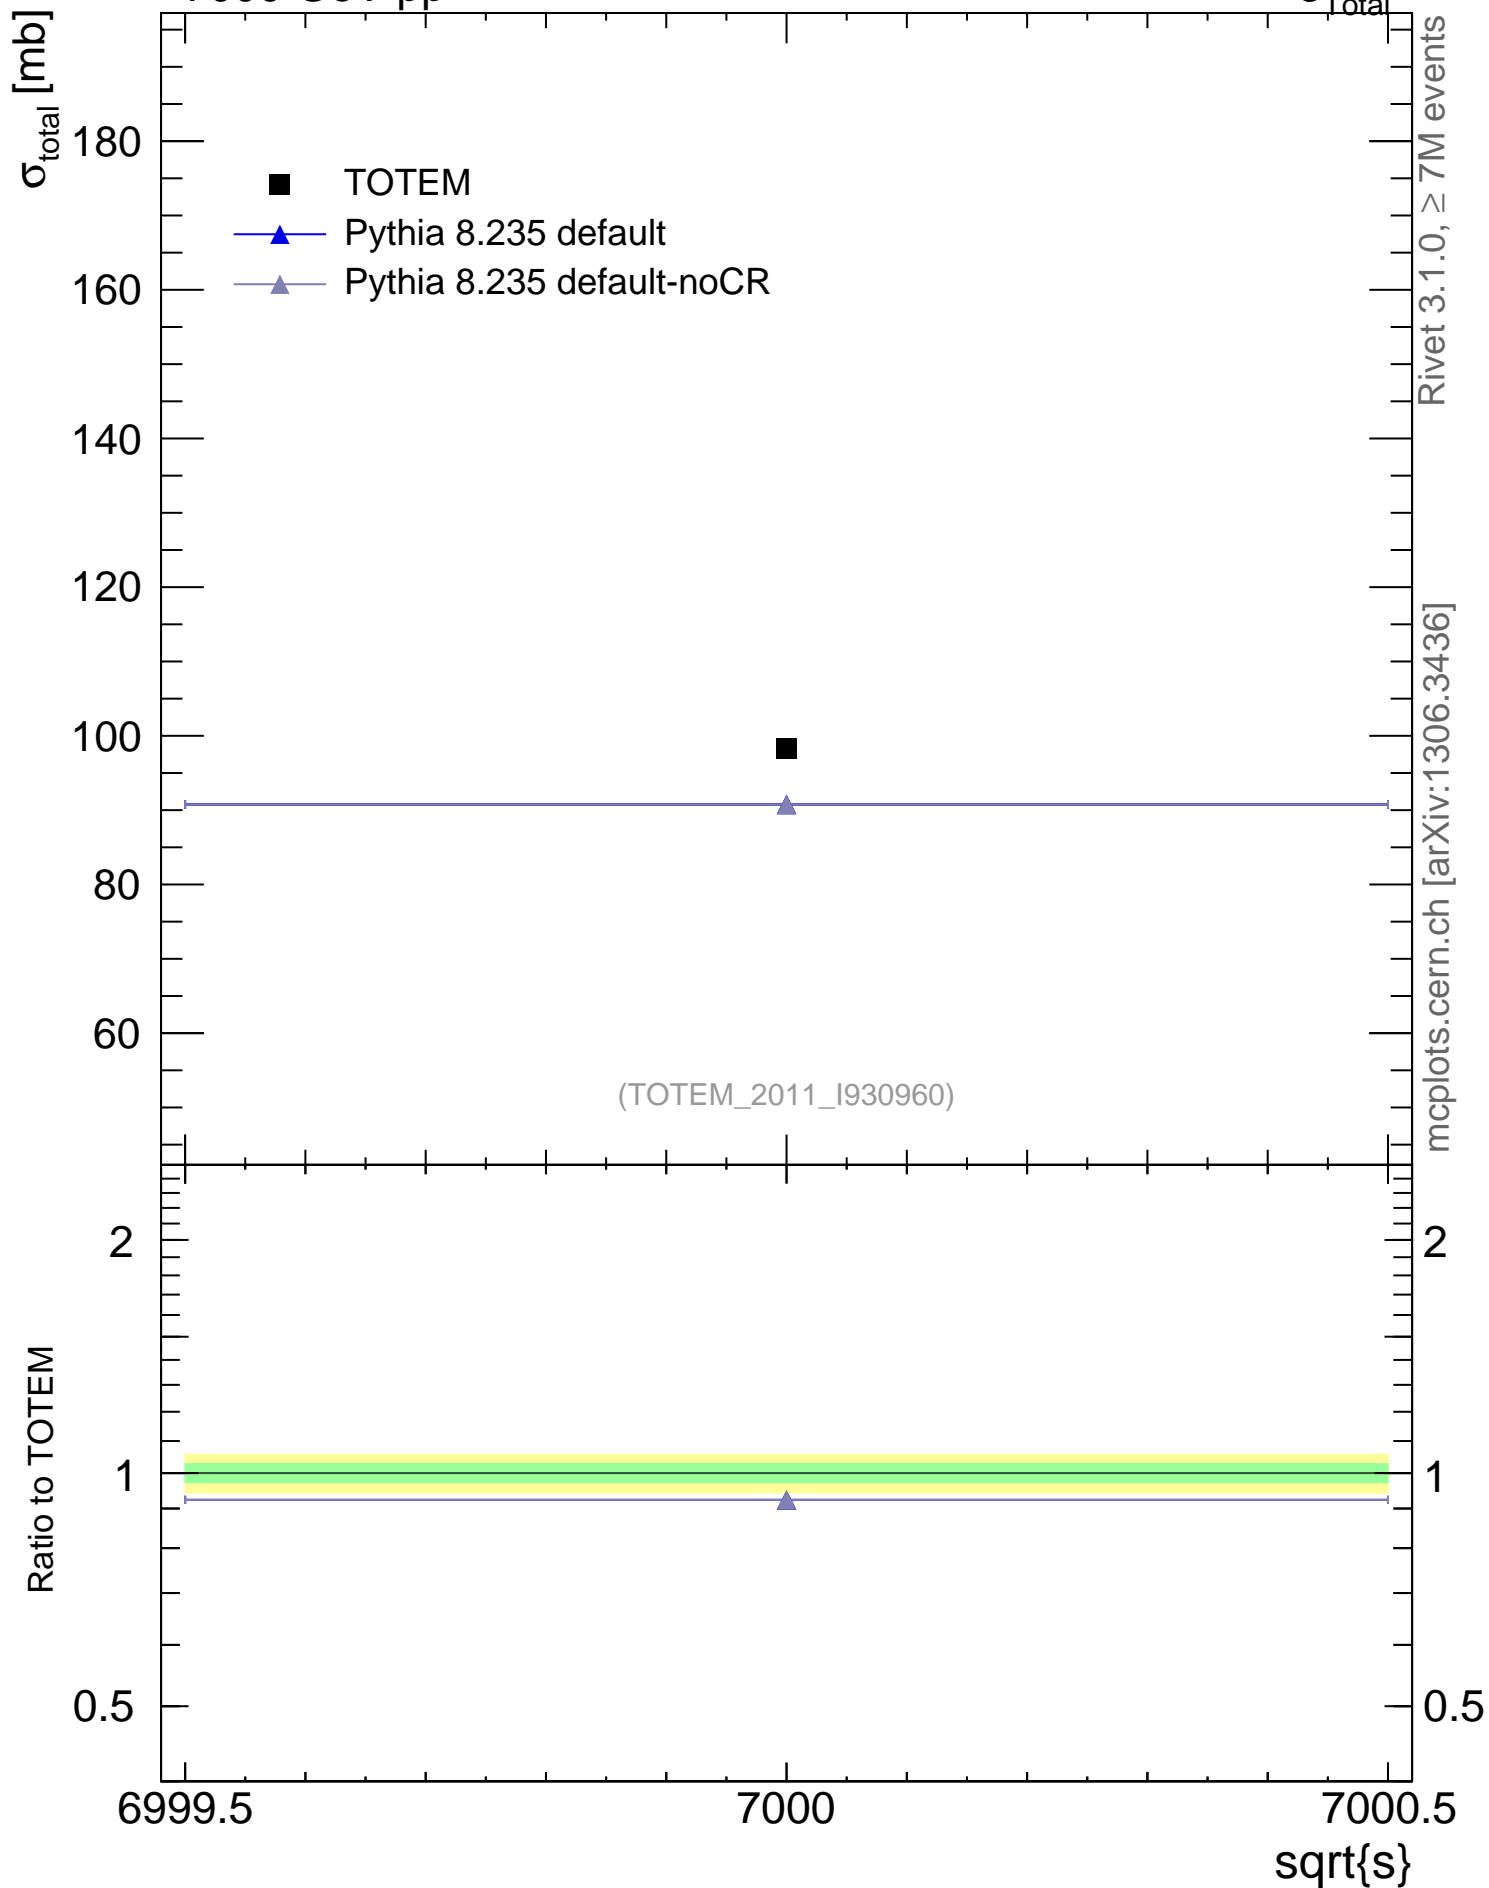

7000 GeV pp

$\sigma_{\text{Total}}$

Rivet 3.1.0,  $\geq 7$ M events  
mcplots.cern.ch [arXiv:1306.3436]

(TOTEM\_2011\_I930960)