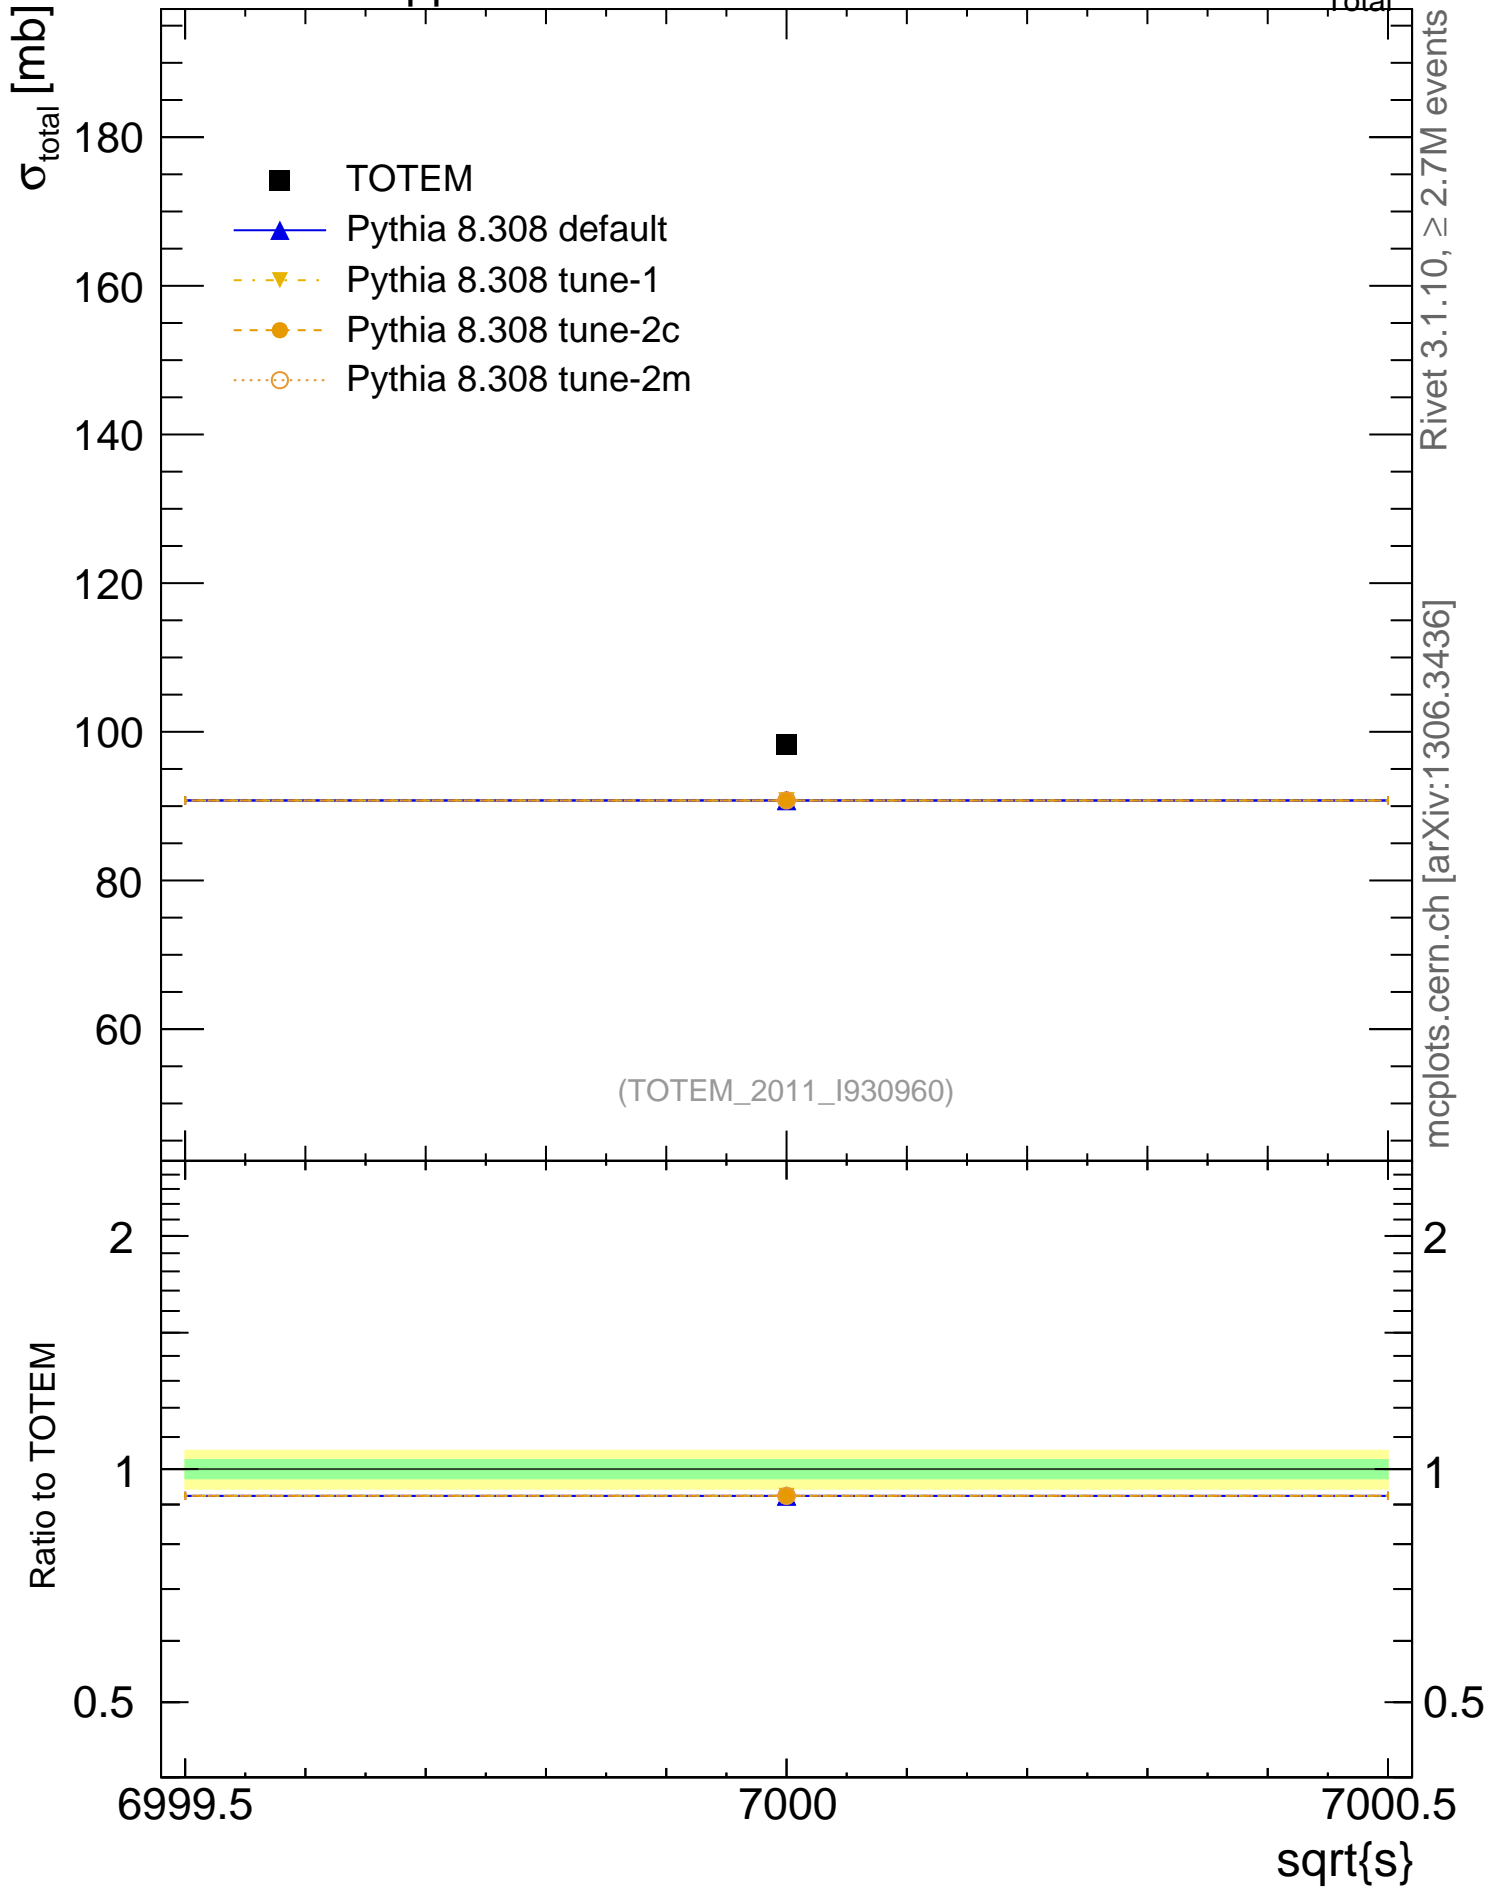

7000 GeV pp

$\sigma_{\text{Total}}$

Rivet 3.1.10,  $\geq 2.7$ M events  
mcplots.cern.ch [arXiv:1306.3436]