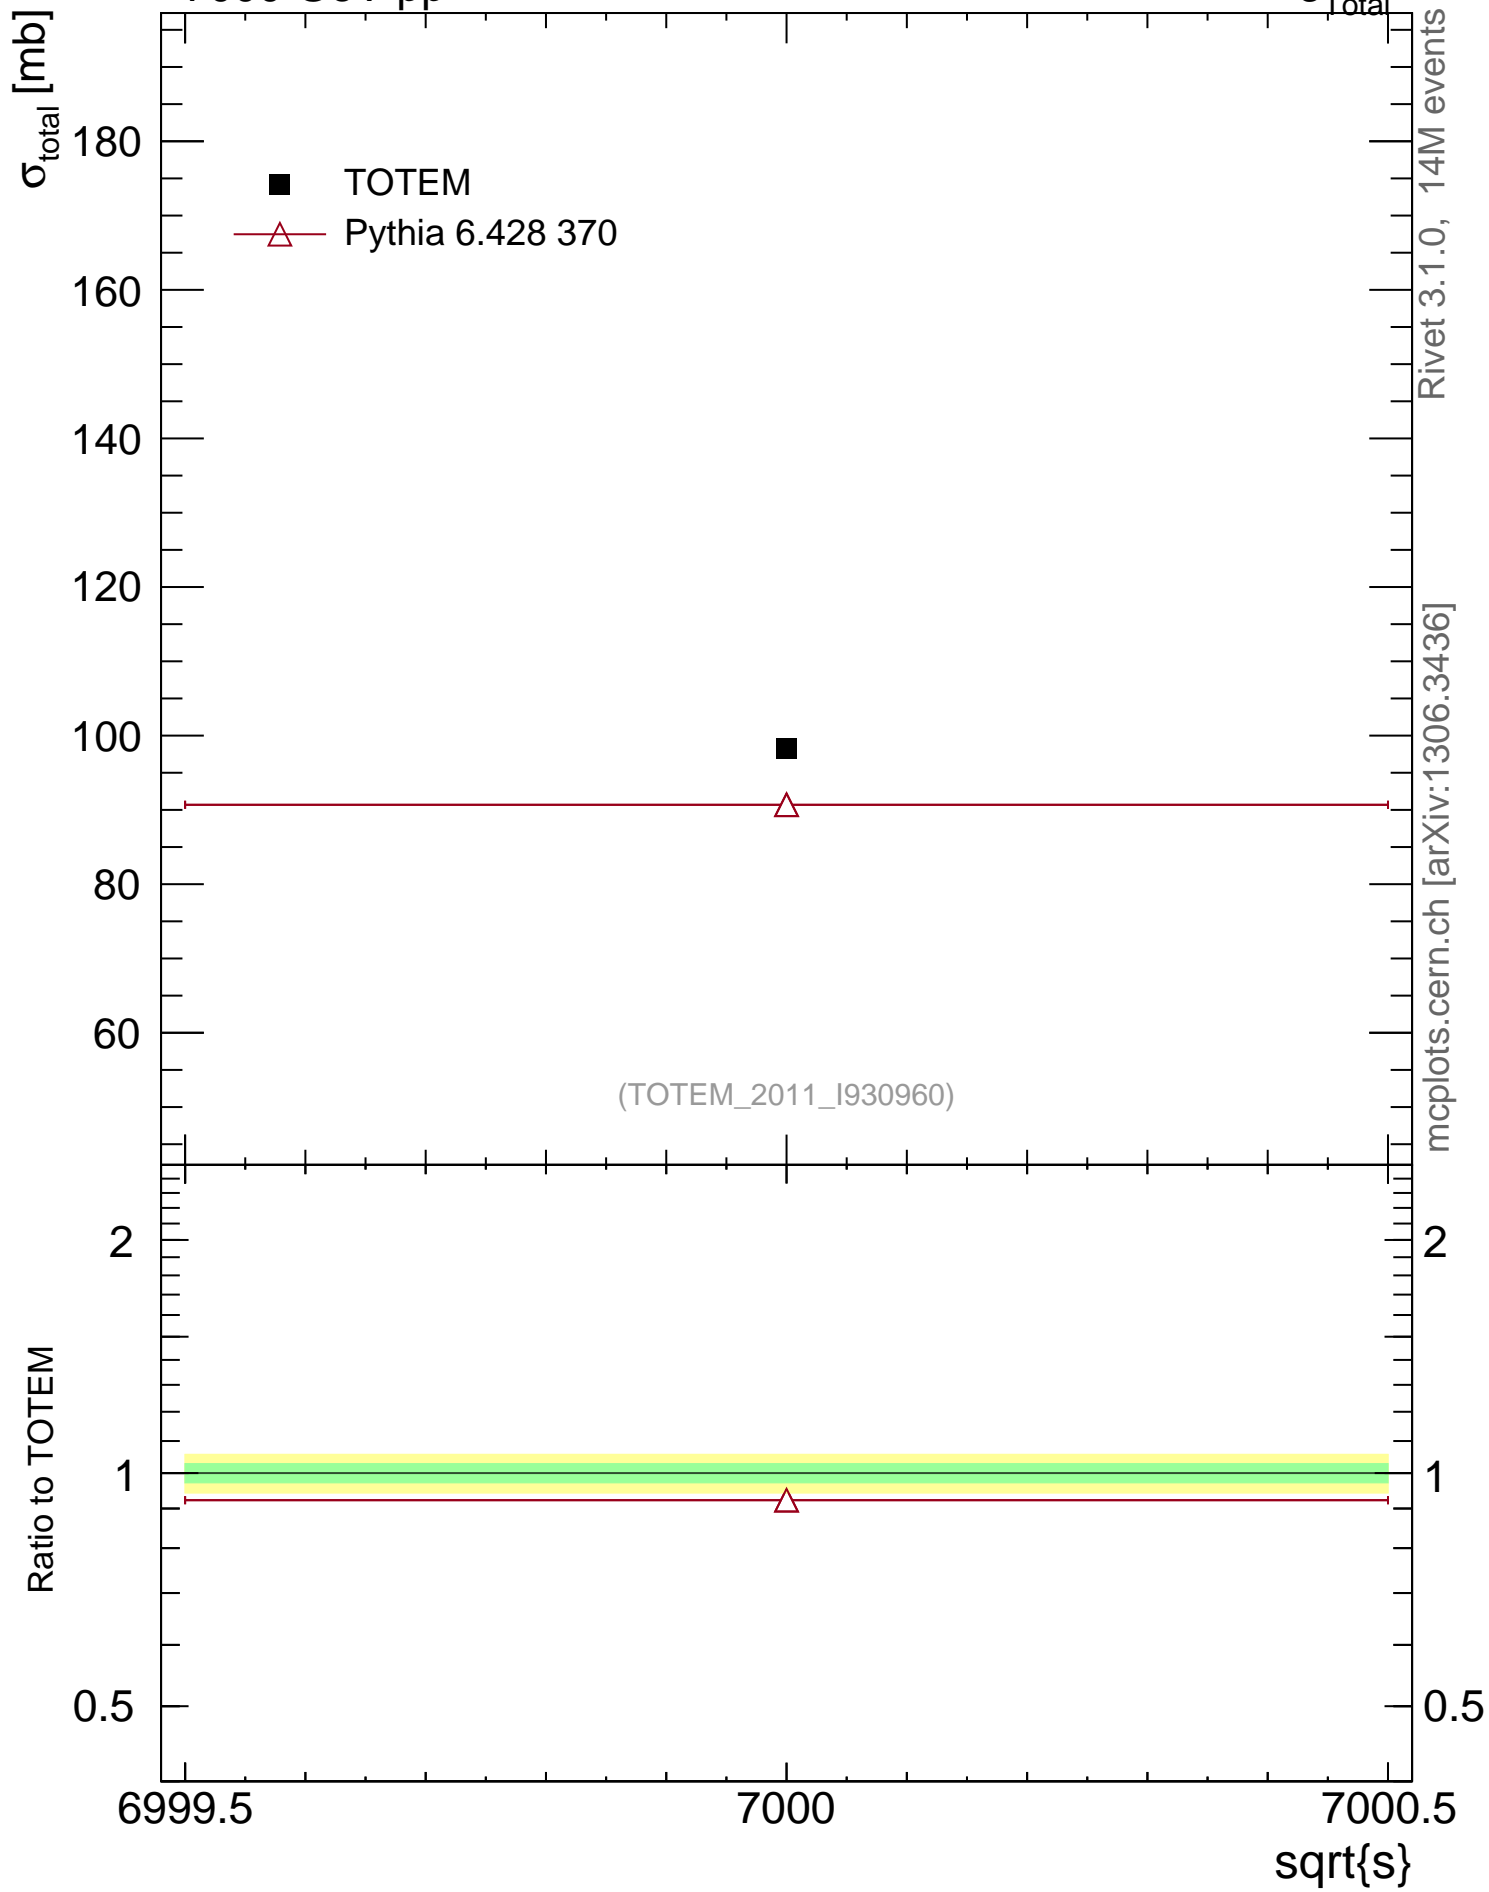

7000 GeV pp

$\sigma_{\text{Total}}$

■ TOTEM  
—△— Pythia 6.428 370

(TOTEM\_2011\_I930960)

$\sigma_{\text{Total}}$   
Rivet 3.1.0, 14M events  
mcplots.cern.ch [arXiv:1306.3436]

Ratio to TOTEM

$\sqrt{s}$