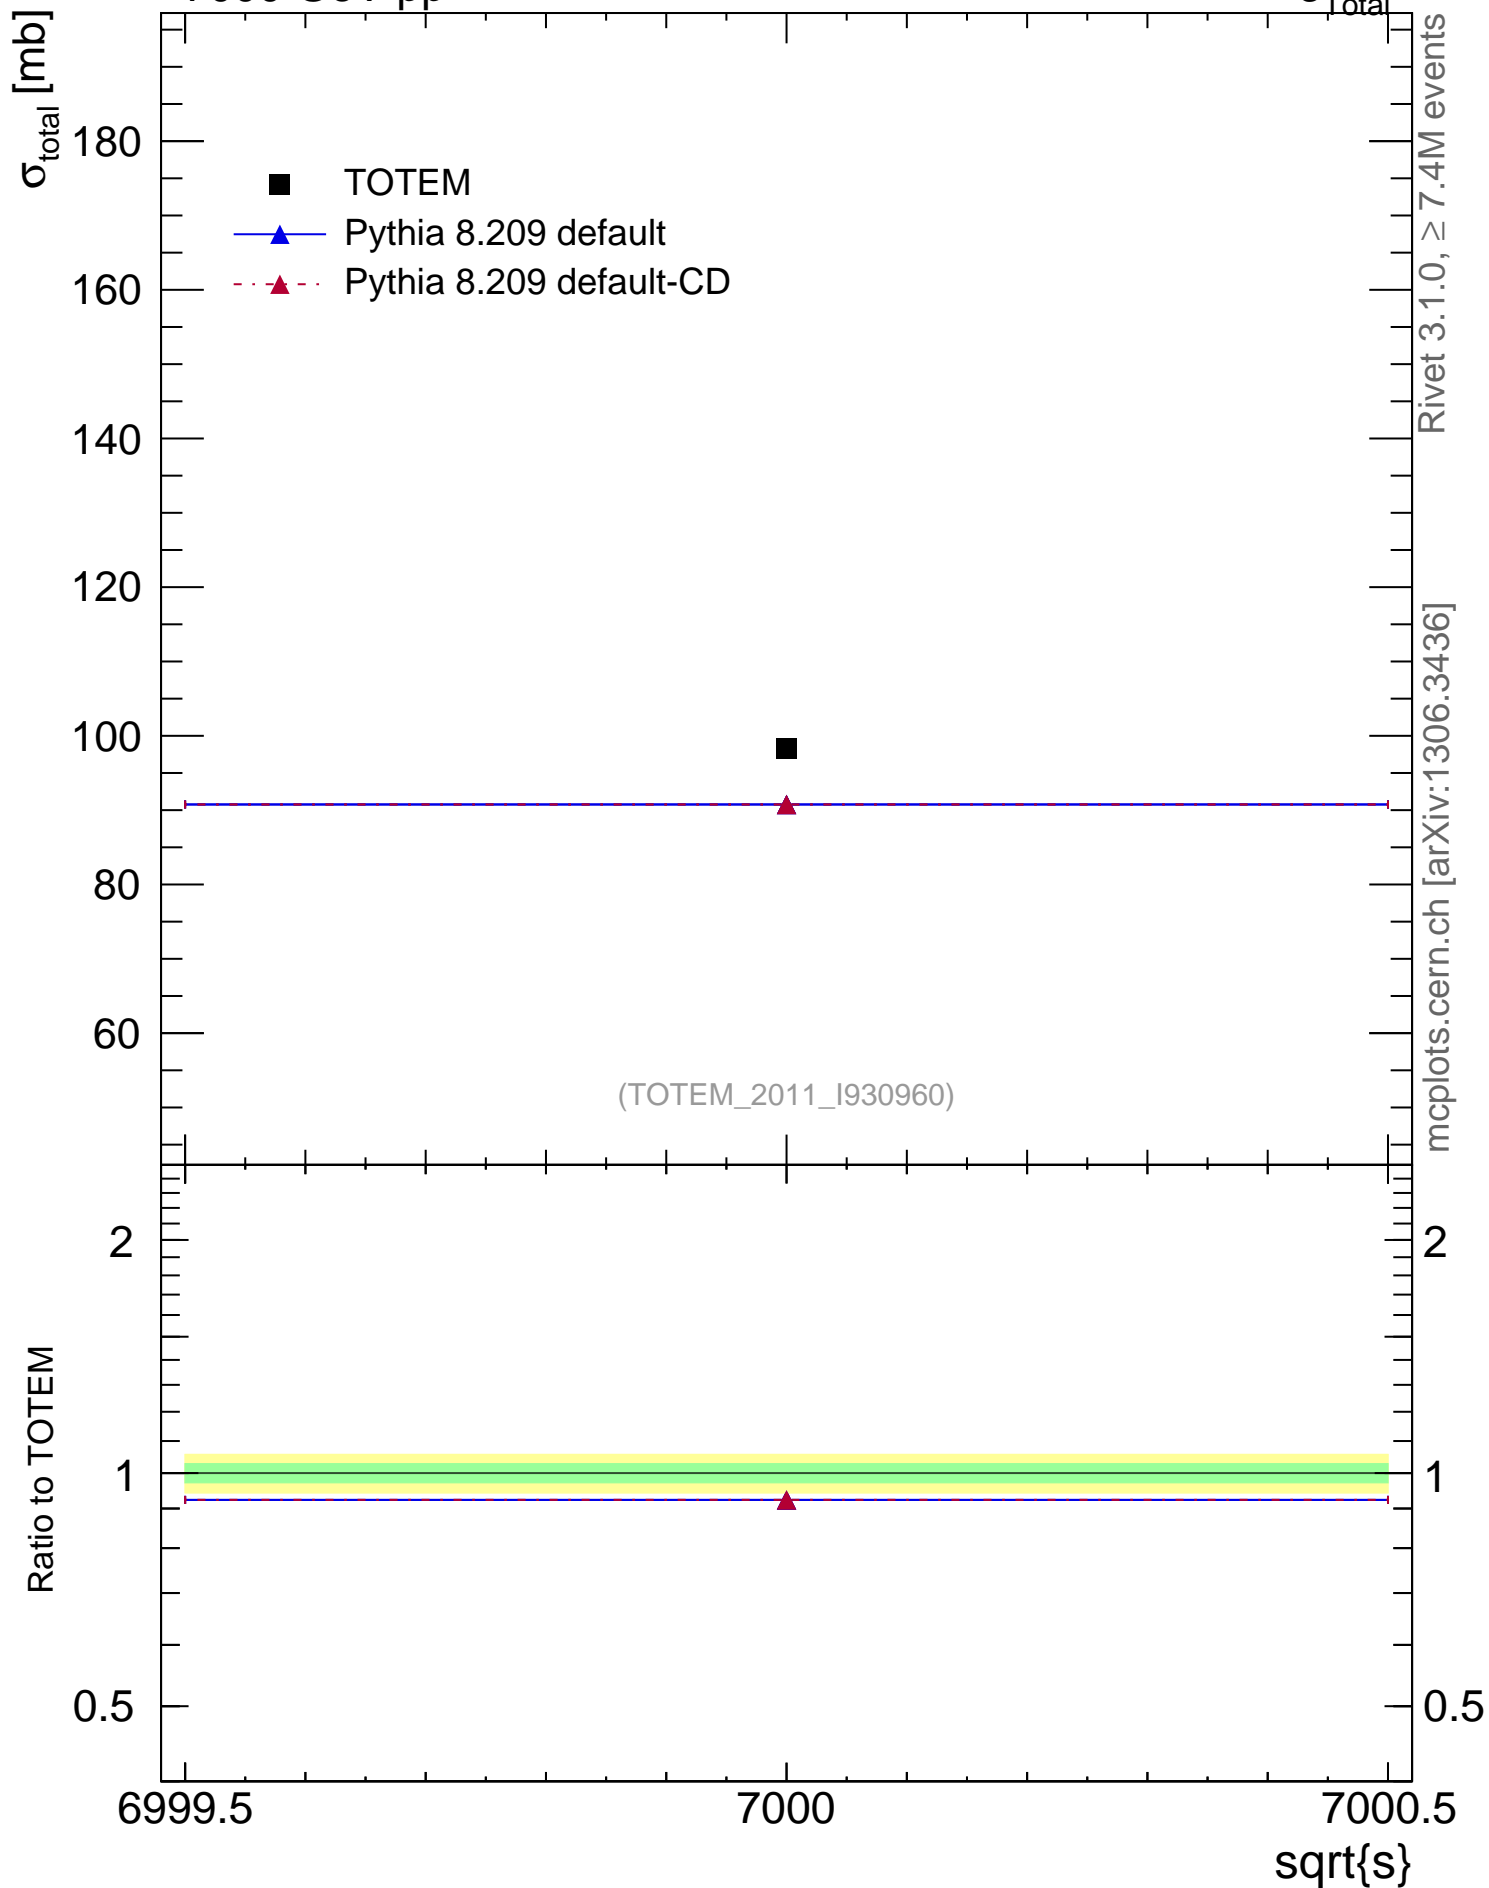

7000 GeV pp

$\sigma_{\text{Total}}$

Rivet 3.1.0,  $\geq 7.4$ M events

mcplots.cern.ch [arXiv:1306.3436]

(TOTEM\_2011\_I930960)