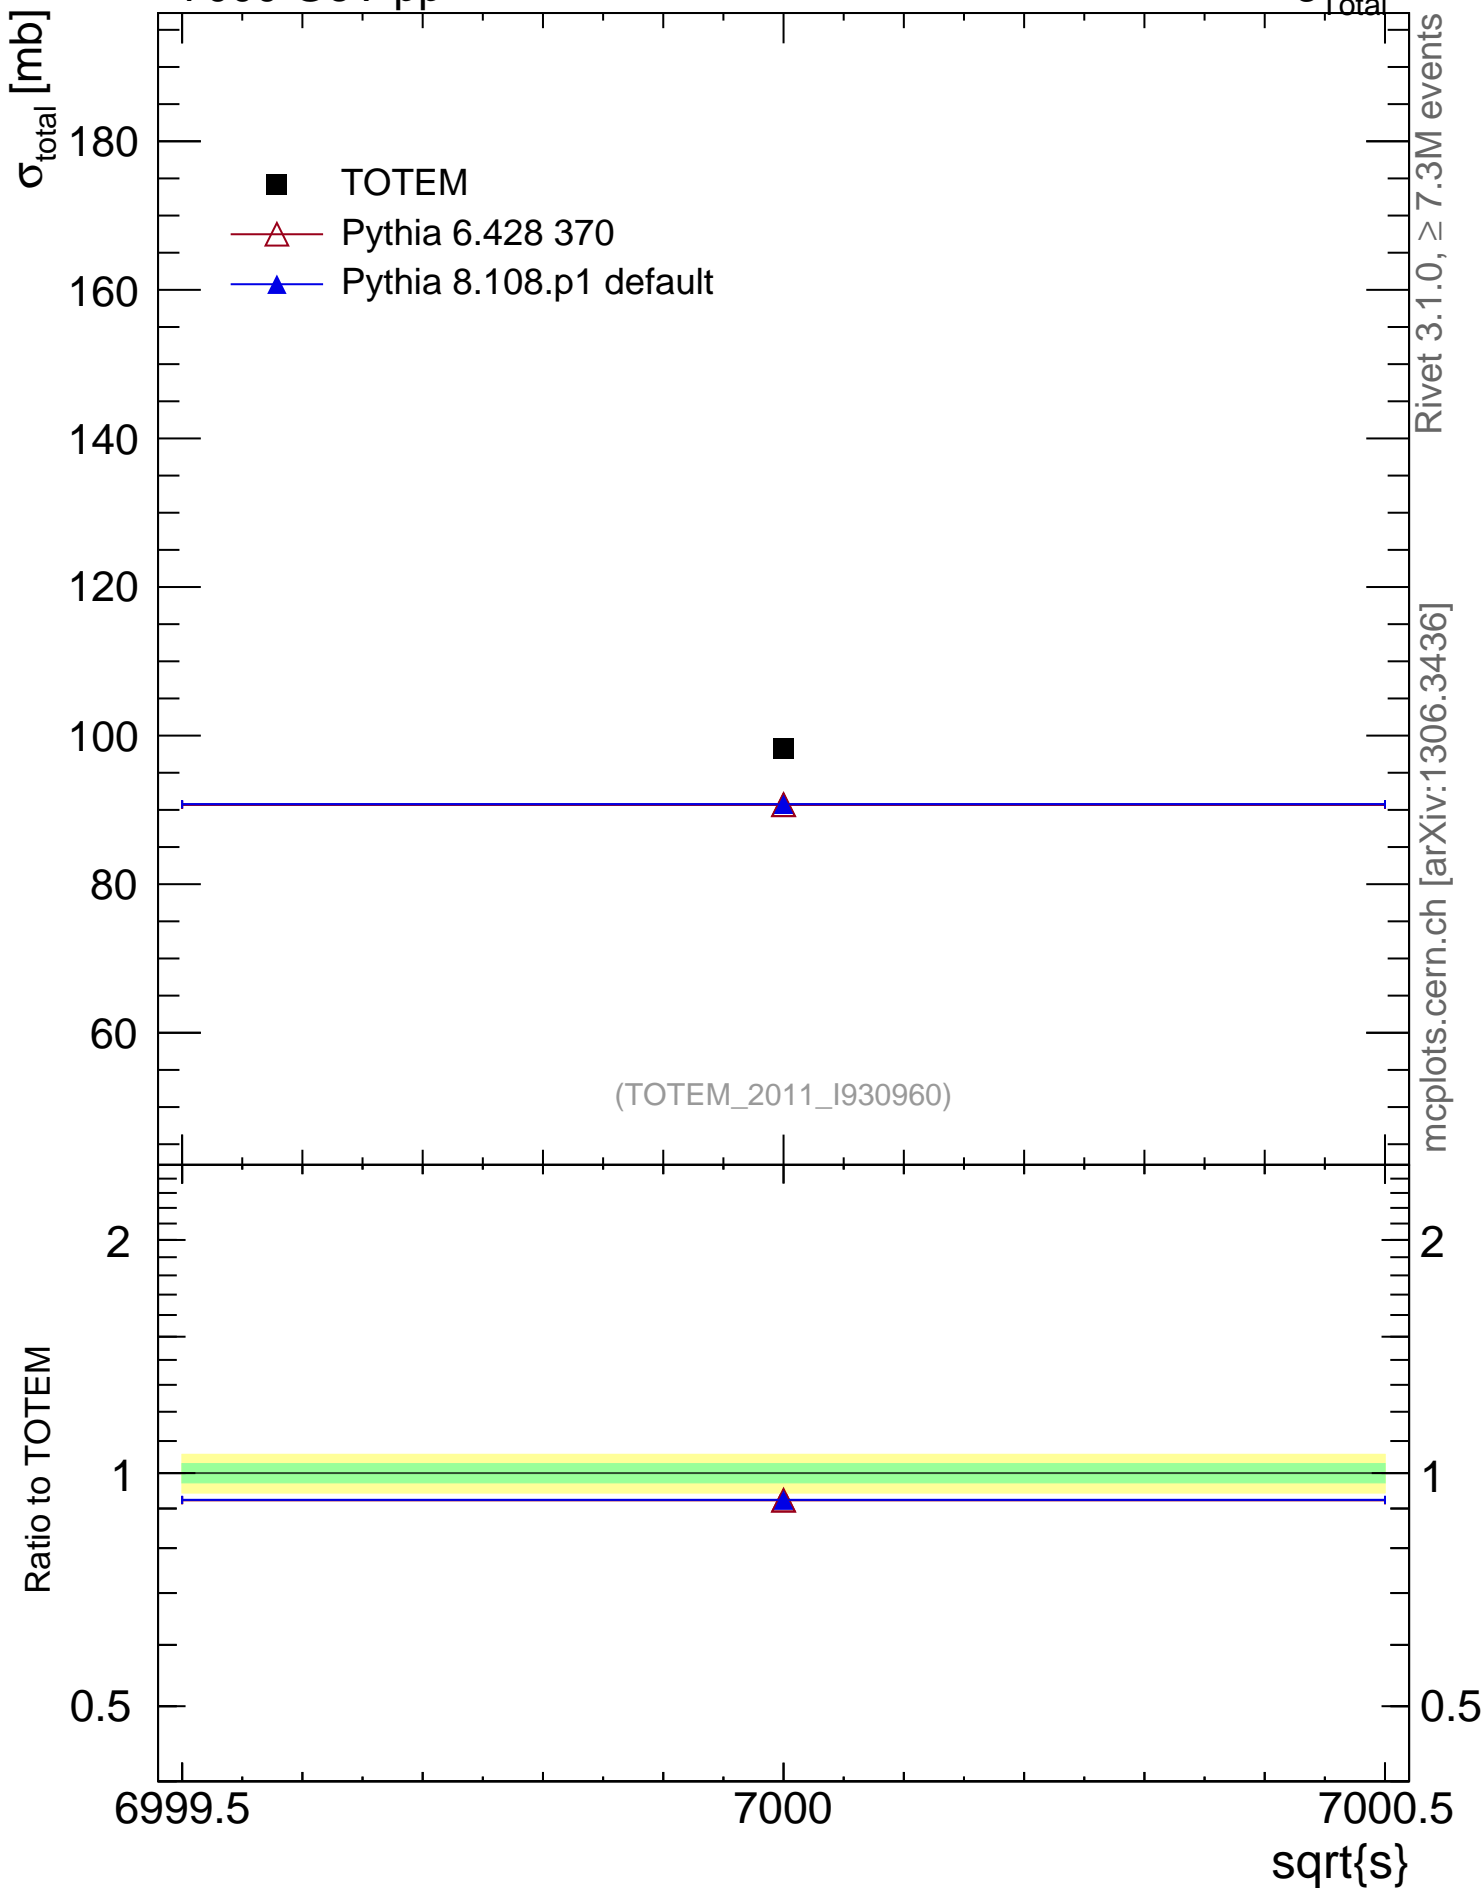

7000 GeV pp

$\sigma_{\text{Total}}$

Rivet 3.1.0,  $\geq 7.3$ M events

mcplots.cern.ch [arXiv:1306.3436]

(TOTEM\_2011\_I930960)