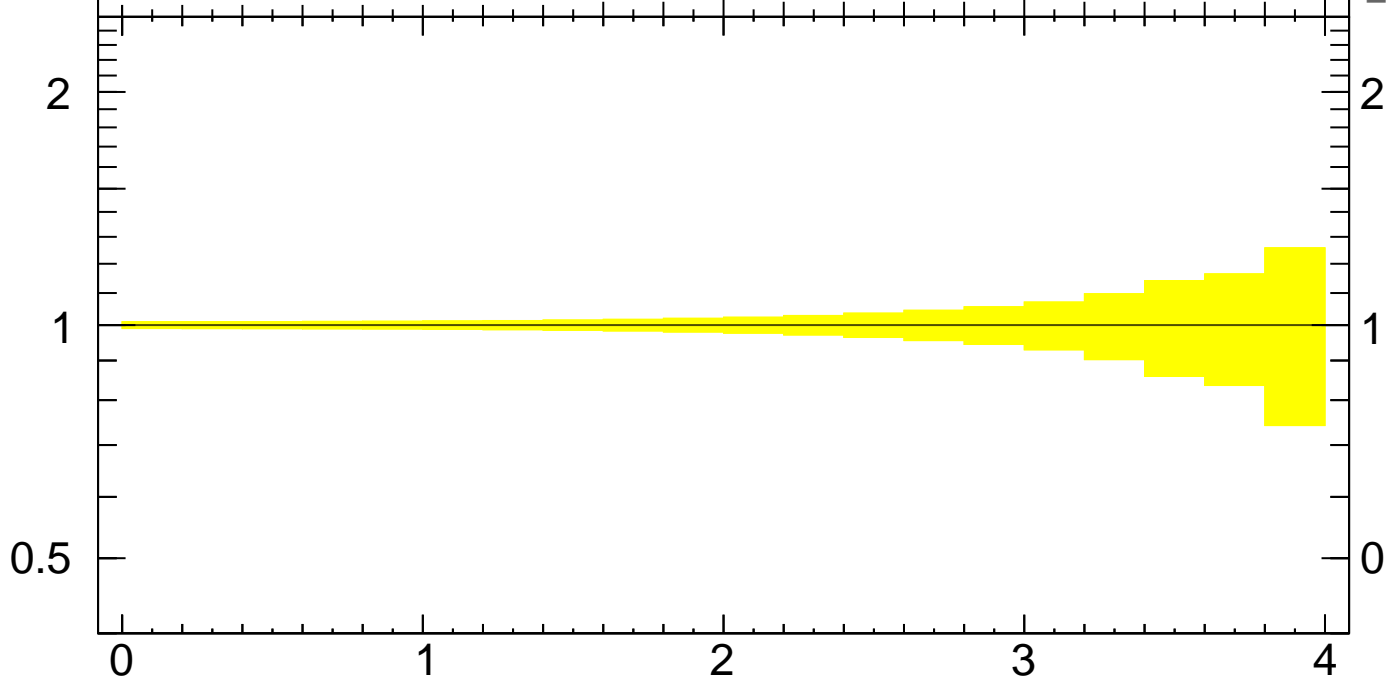

7000 GeV pp

Top (parton level)

$|\Delta y|$ (ttbar)

Rivet 2.6.1, $\geq 100k$ events
mcplots.cern.ch (arXiv:1306.3436)

Ratio to Pythia 8 (Def)

2
1
0.5