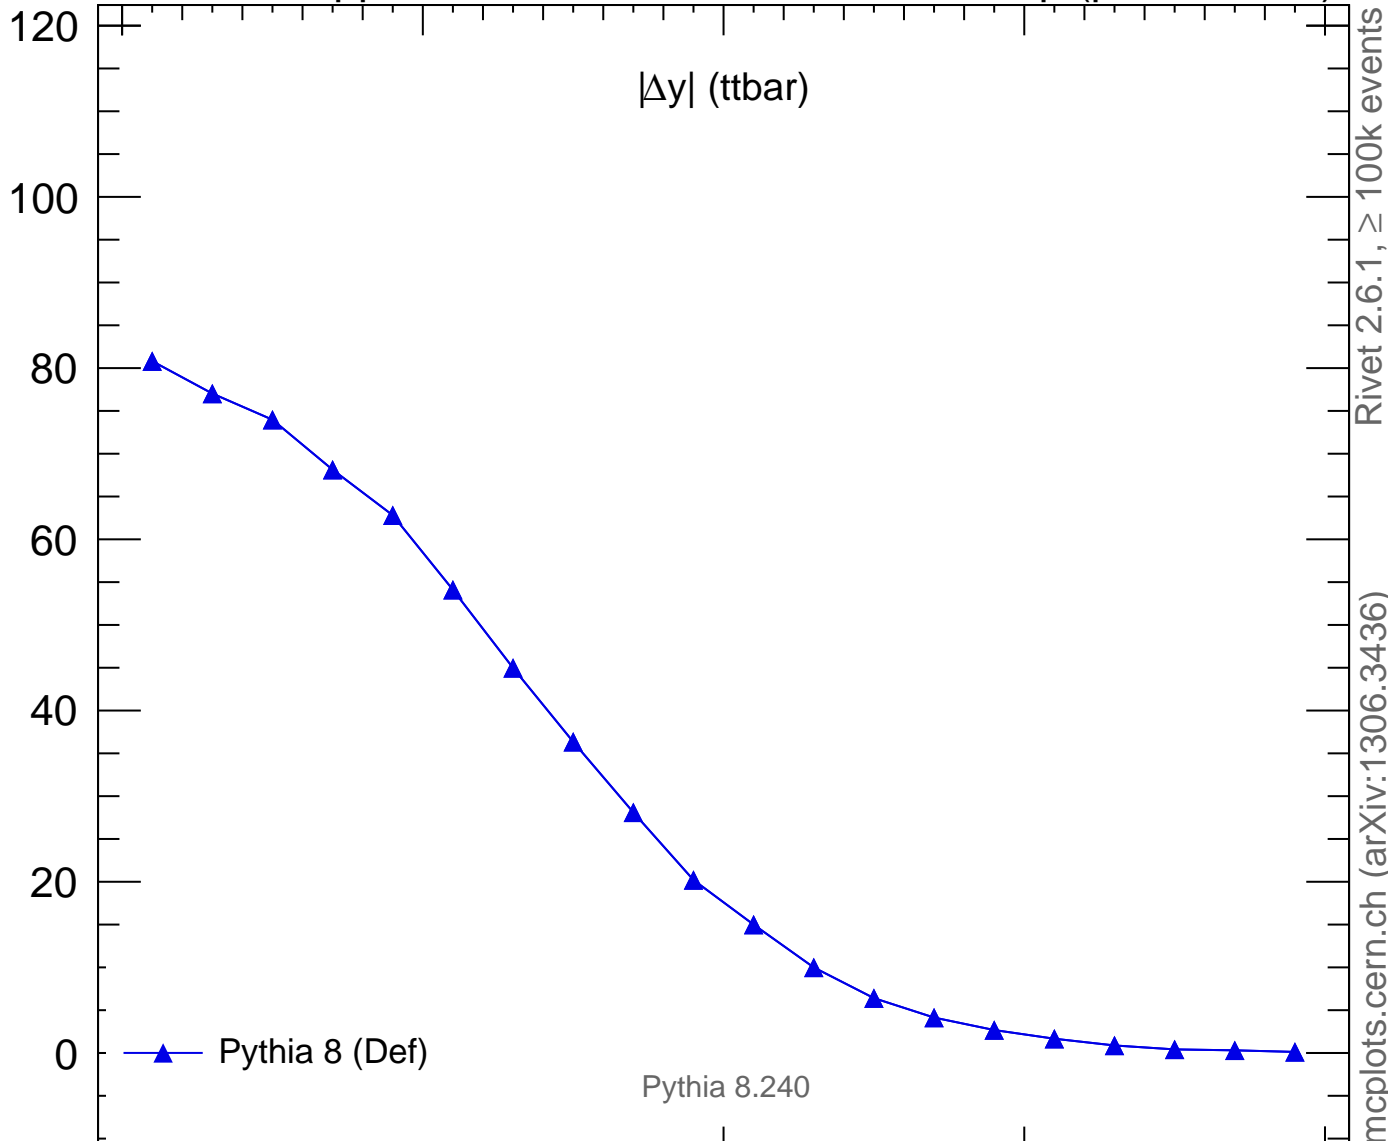

7000 GeV pp

Top (parton level)

$|\Delta y|$ (ttbar)

Rivet 2.6.1, $\geq 100k$ events
mcplots.cern.ch (arXiv:1306.3436)

Ratio to Pythia 8 (Def)

2
1
0.5