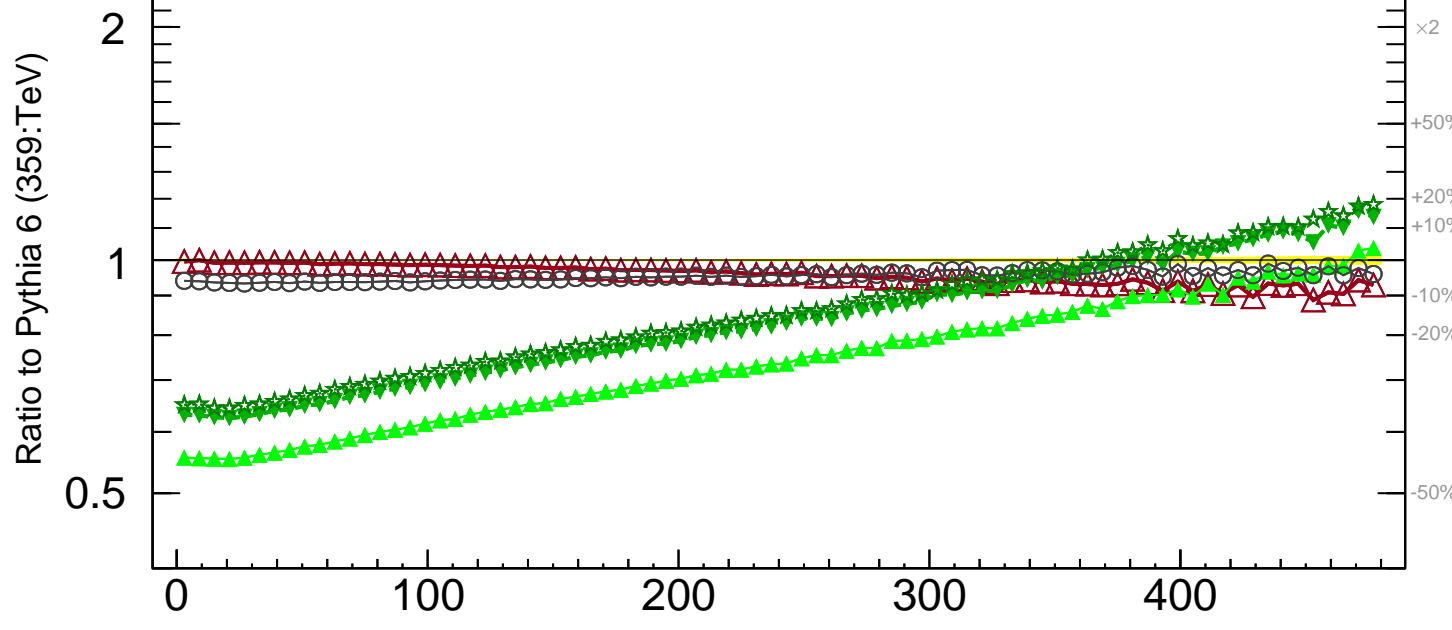

pT (top) (pTtt > 50)

Rivet 2.4.0, ≥ 68M events

mcplots.cern.ch

x2

+50%

+20%

+10%

-10%