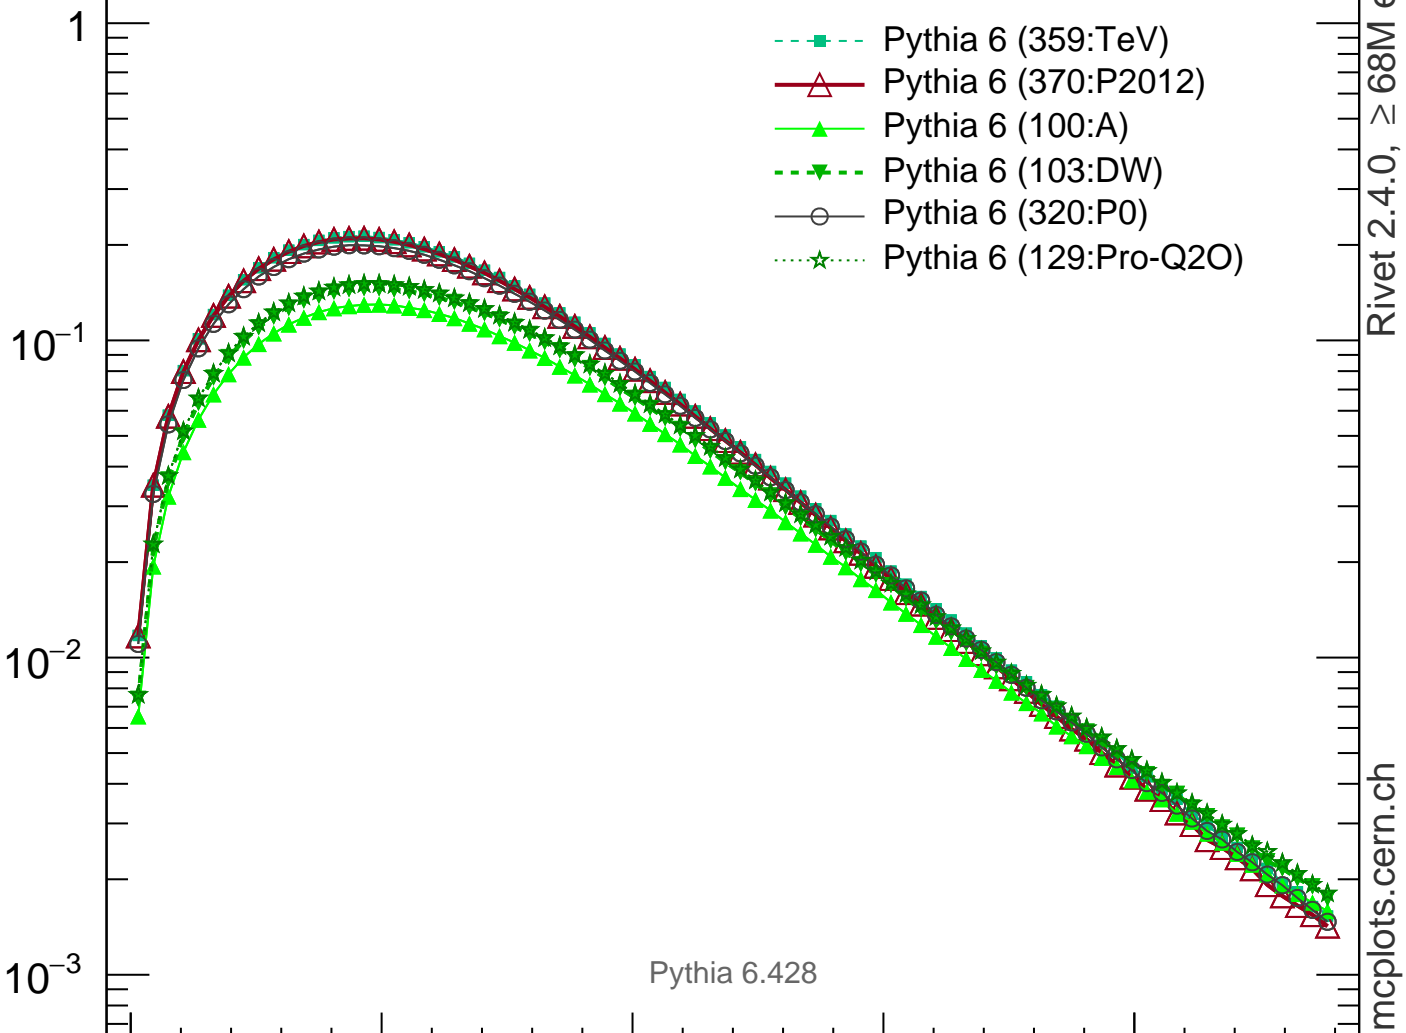

pT (top) (pTtt > 50)

Rivet 2.4.0, ≥ 68M events

mcplots.cern.ch

x2

+50%

+20%

+10%

-10%