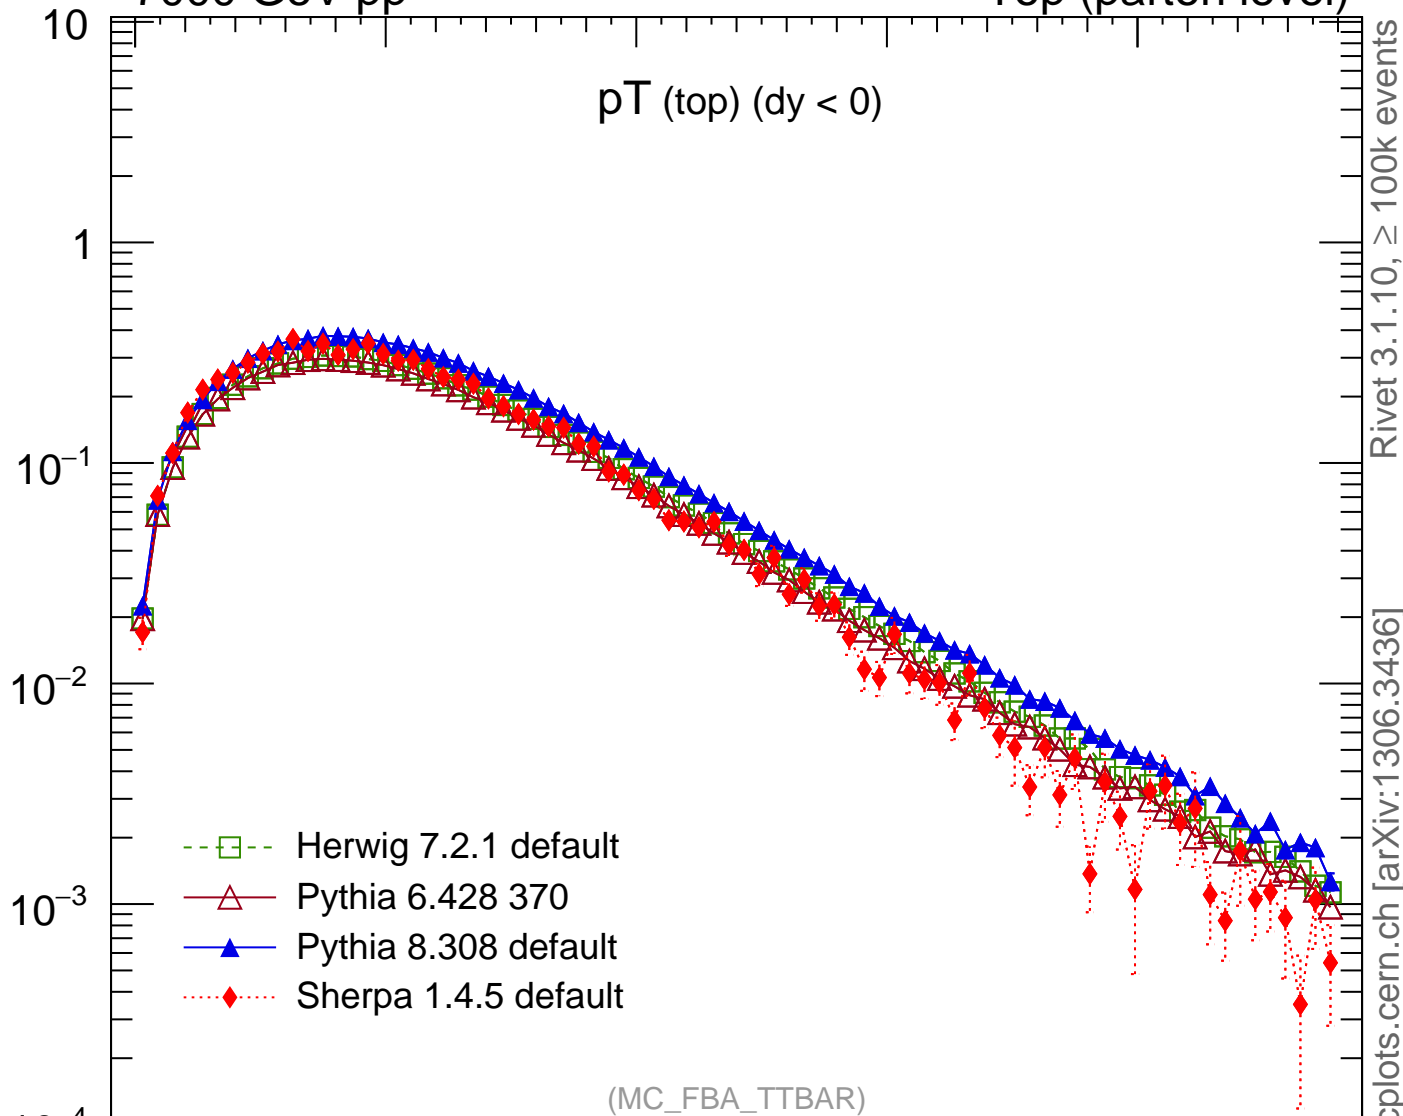

7000 GeV pp

Top (parton level)

 p_T (top) ($dy < 0$)Rivet 3.1.10, $\geq 100k$ events

mcplots.cern.ch [arXiv:1306.3436]

(MC_FBA_TTBAR)

Ratio to Herwig 7.2.1 default