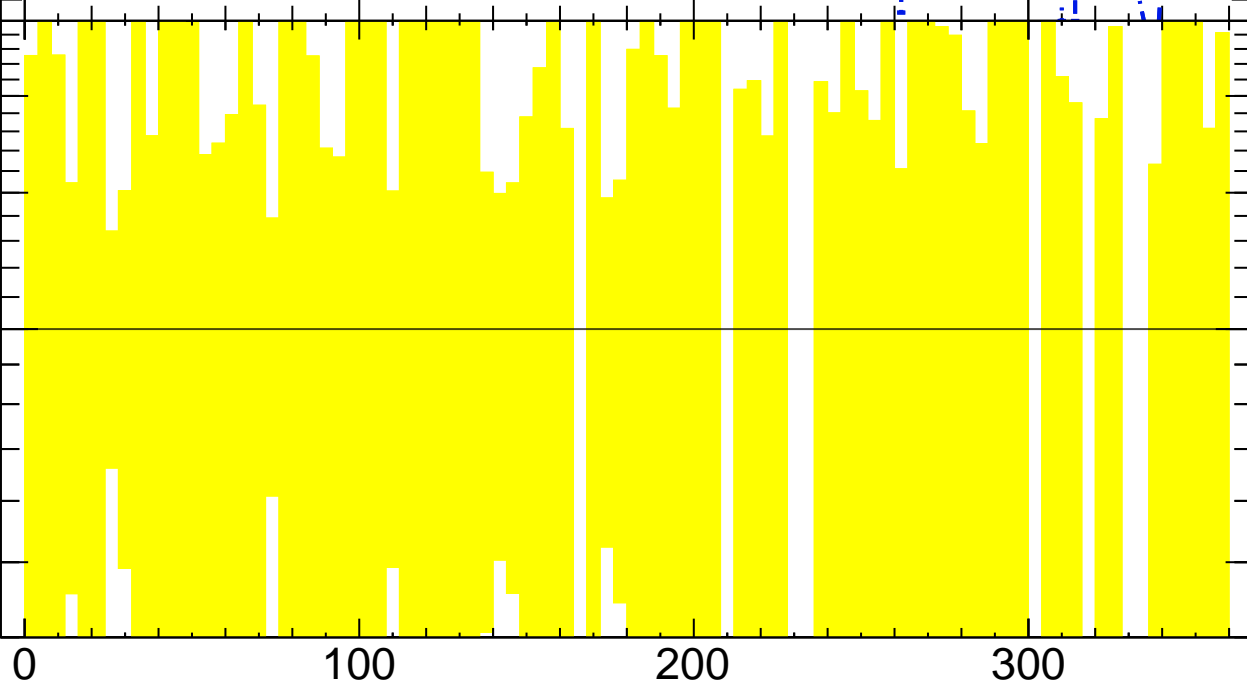

7000 GeV pp

Top (MC only)

pT (ttbar) (Mtt < 450)

Pythia 8 (Monash 13)

Pythia 8.212

Rivet 2.4.0, ≥ 100k events

mcplots.cern.ch

Ratio to Pythia 8 (Monash 13)

+20%
+50%
-10%
-20%
-50%