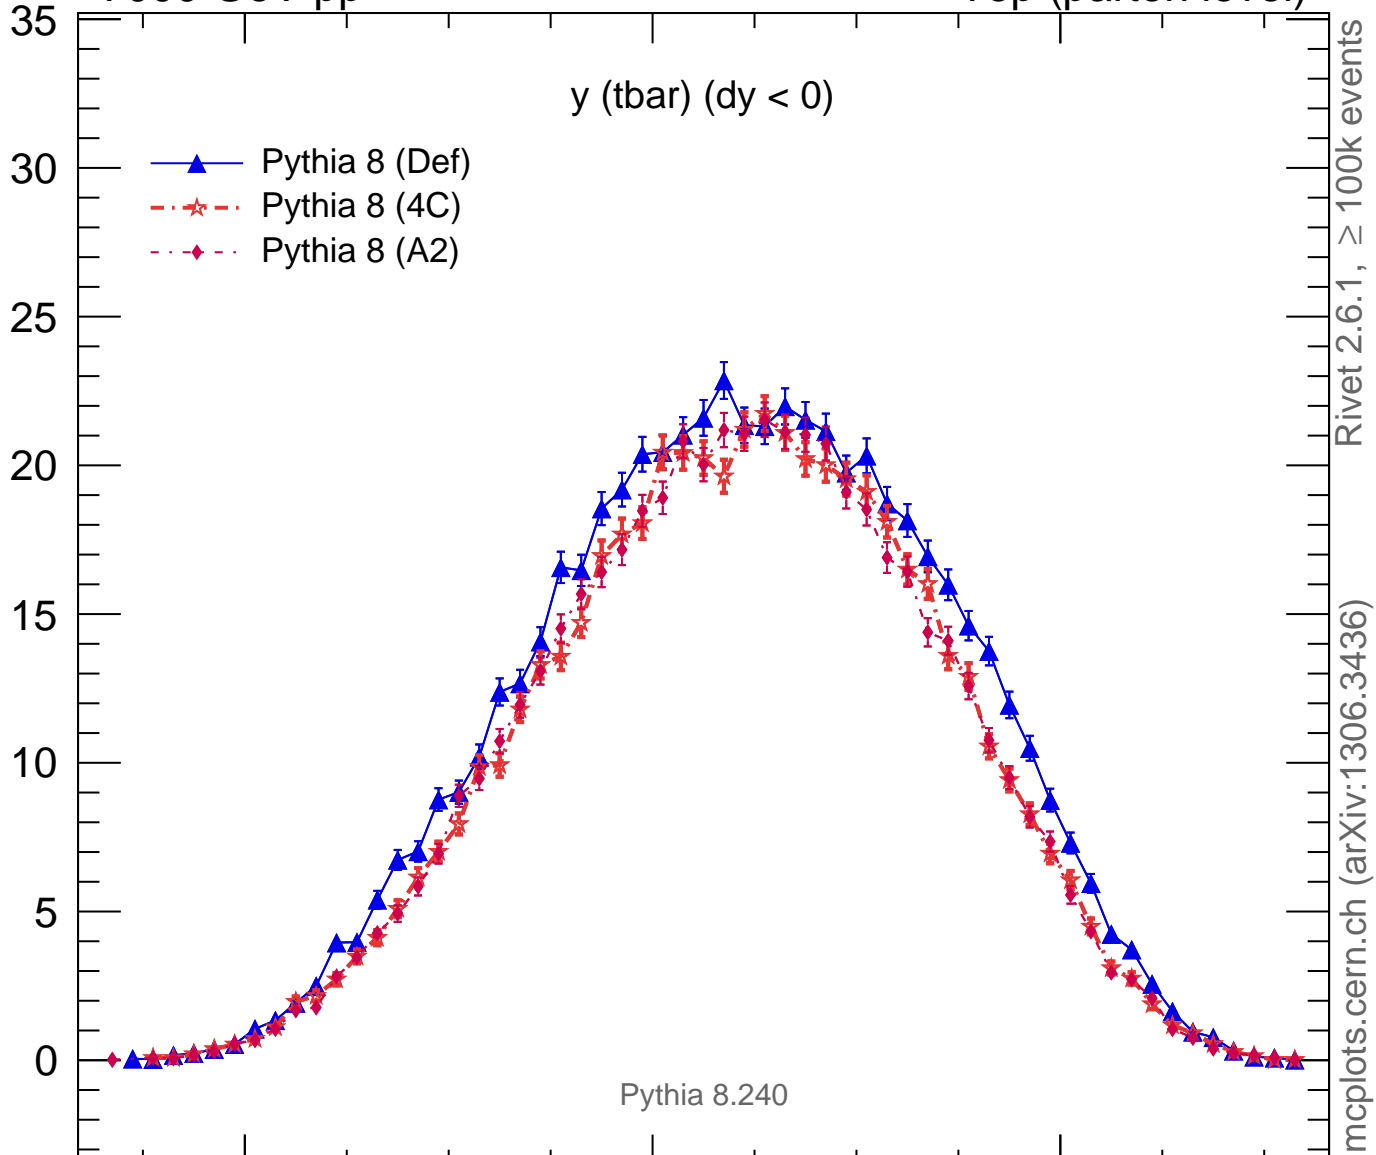

7000 GeV pp

Top (parton level)

Rivet 2.6.1, $\geq 100k$ events
mcplots.cern.ch (arXiv:1306.3436)

Ratio to Pythia 8 (Def)