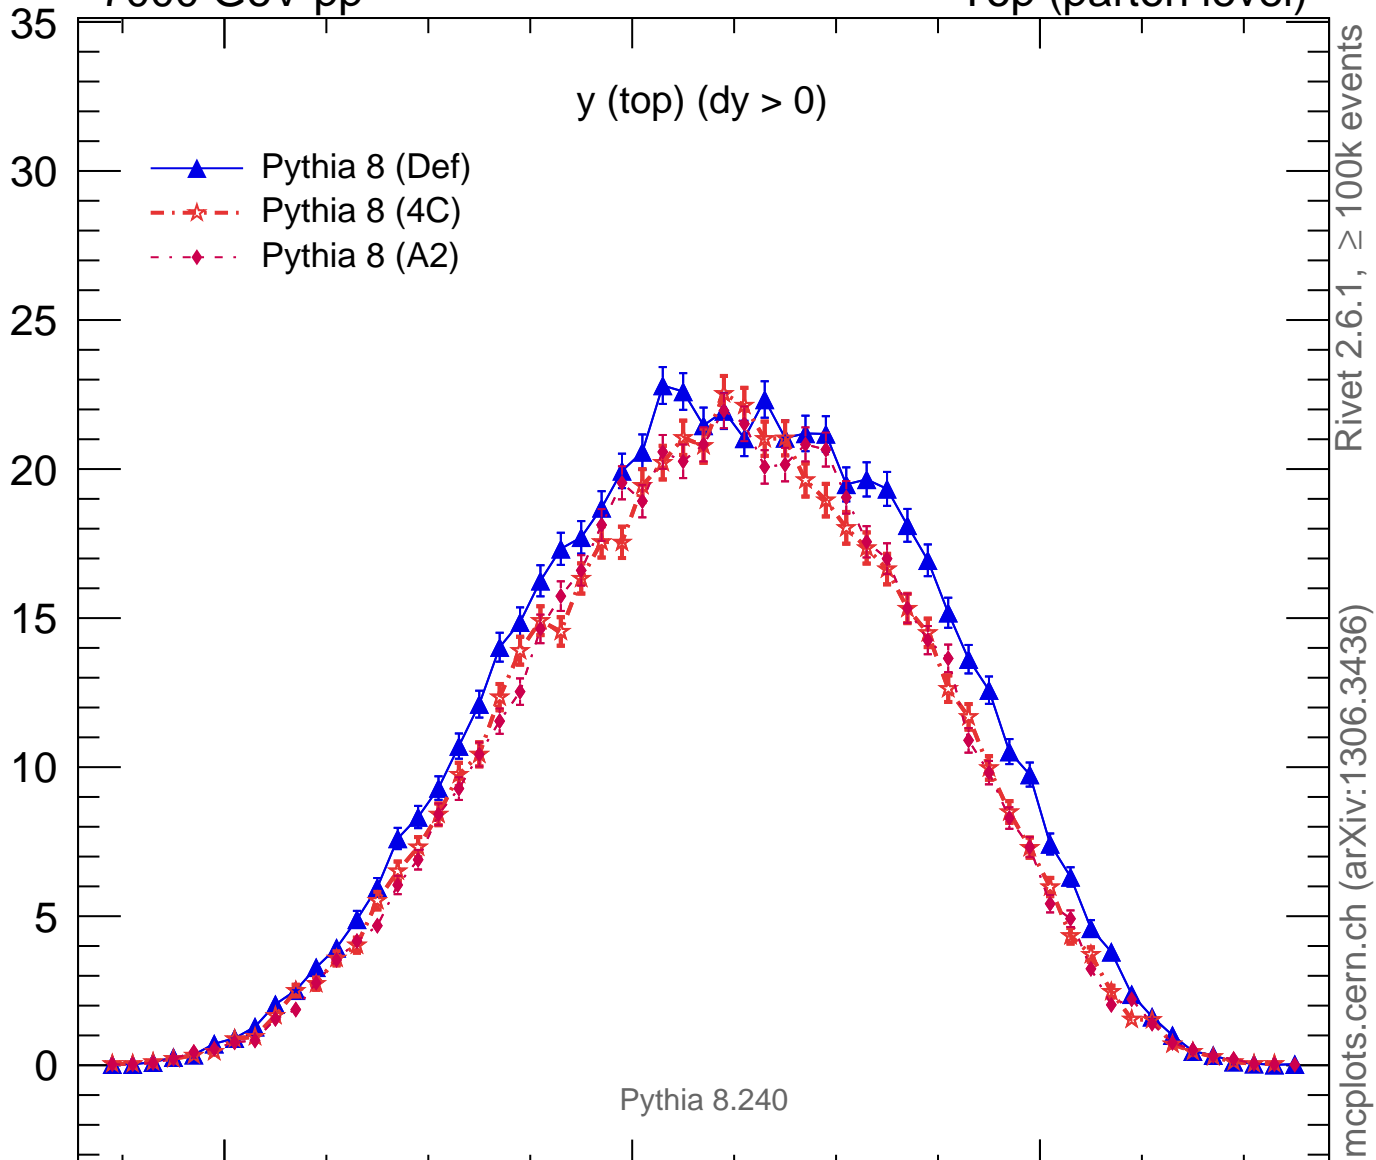

7000 GeV pp

Top (parton level)

Rivet 2.6.1, $\geq 100k$ events
mcplots.cern.ch (arXiv:1306.3436)

Ratio to Pythia 8 (Def)