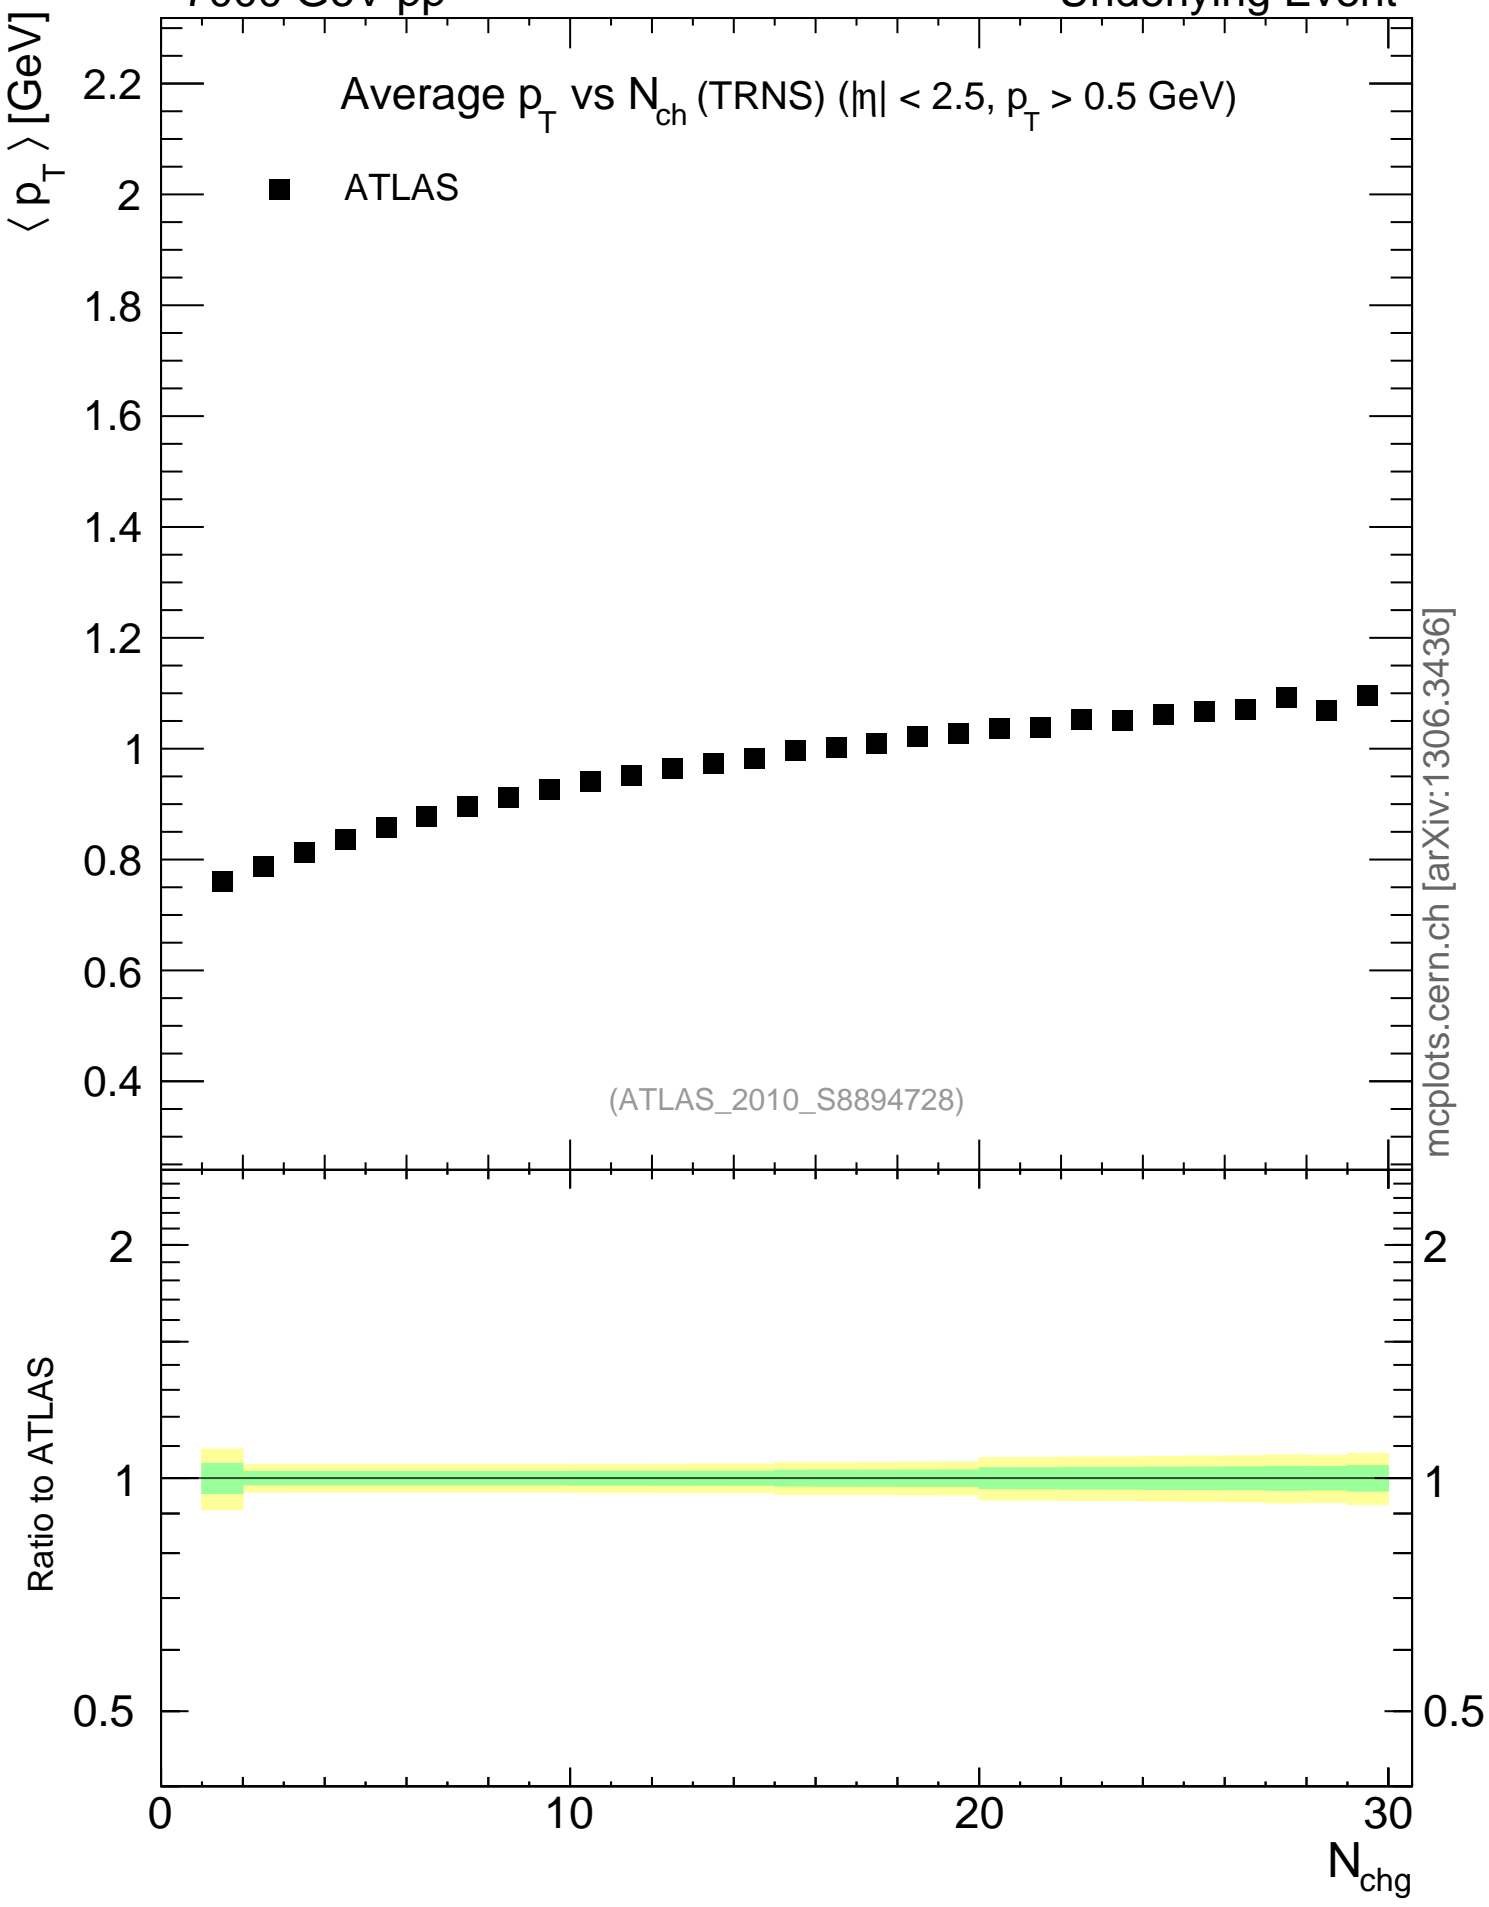

7000 GeV pp

Underlying Event

mcplots.cern.ch [arXiv:1306.3436]