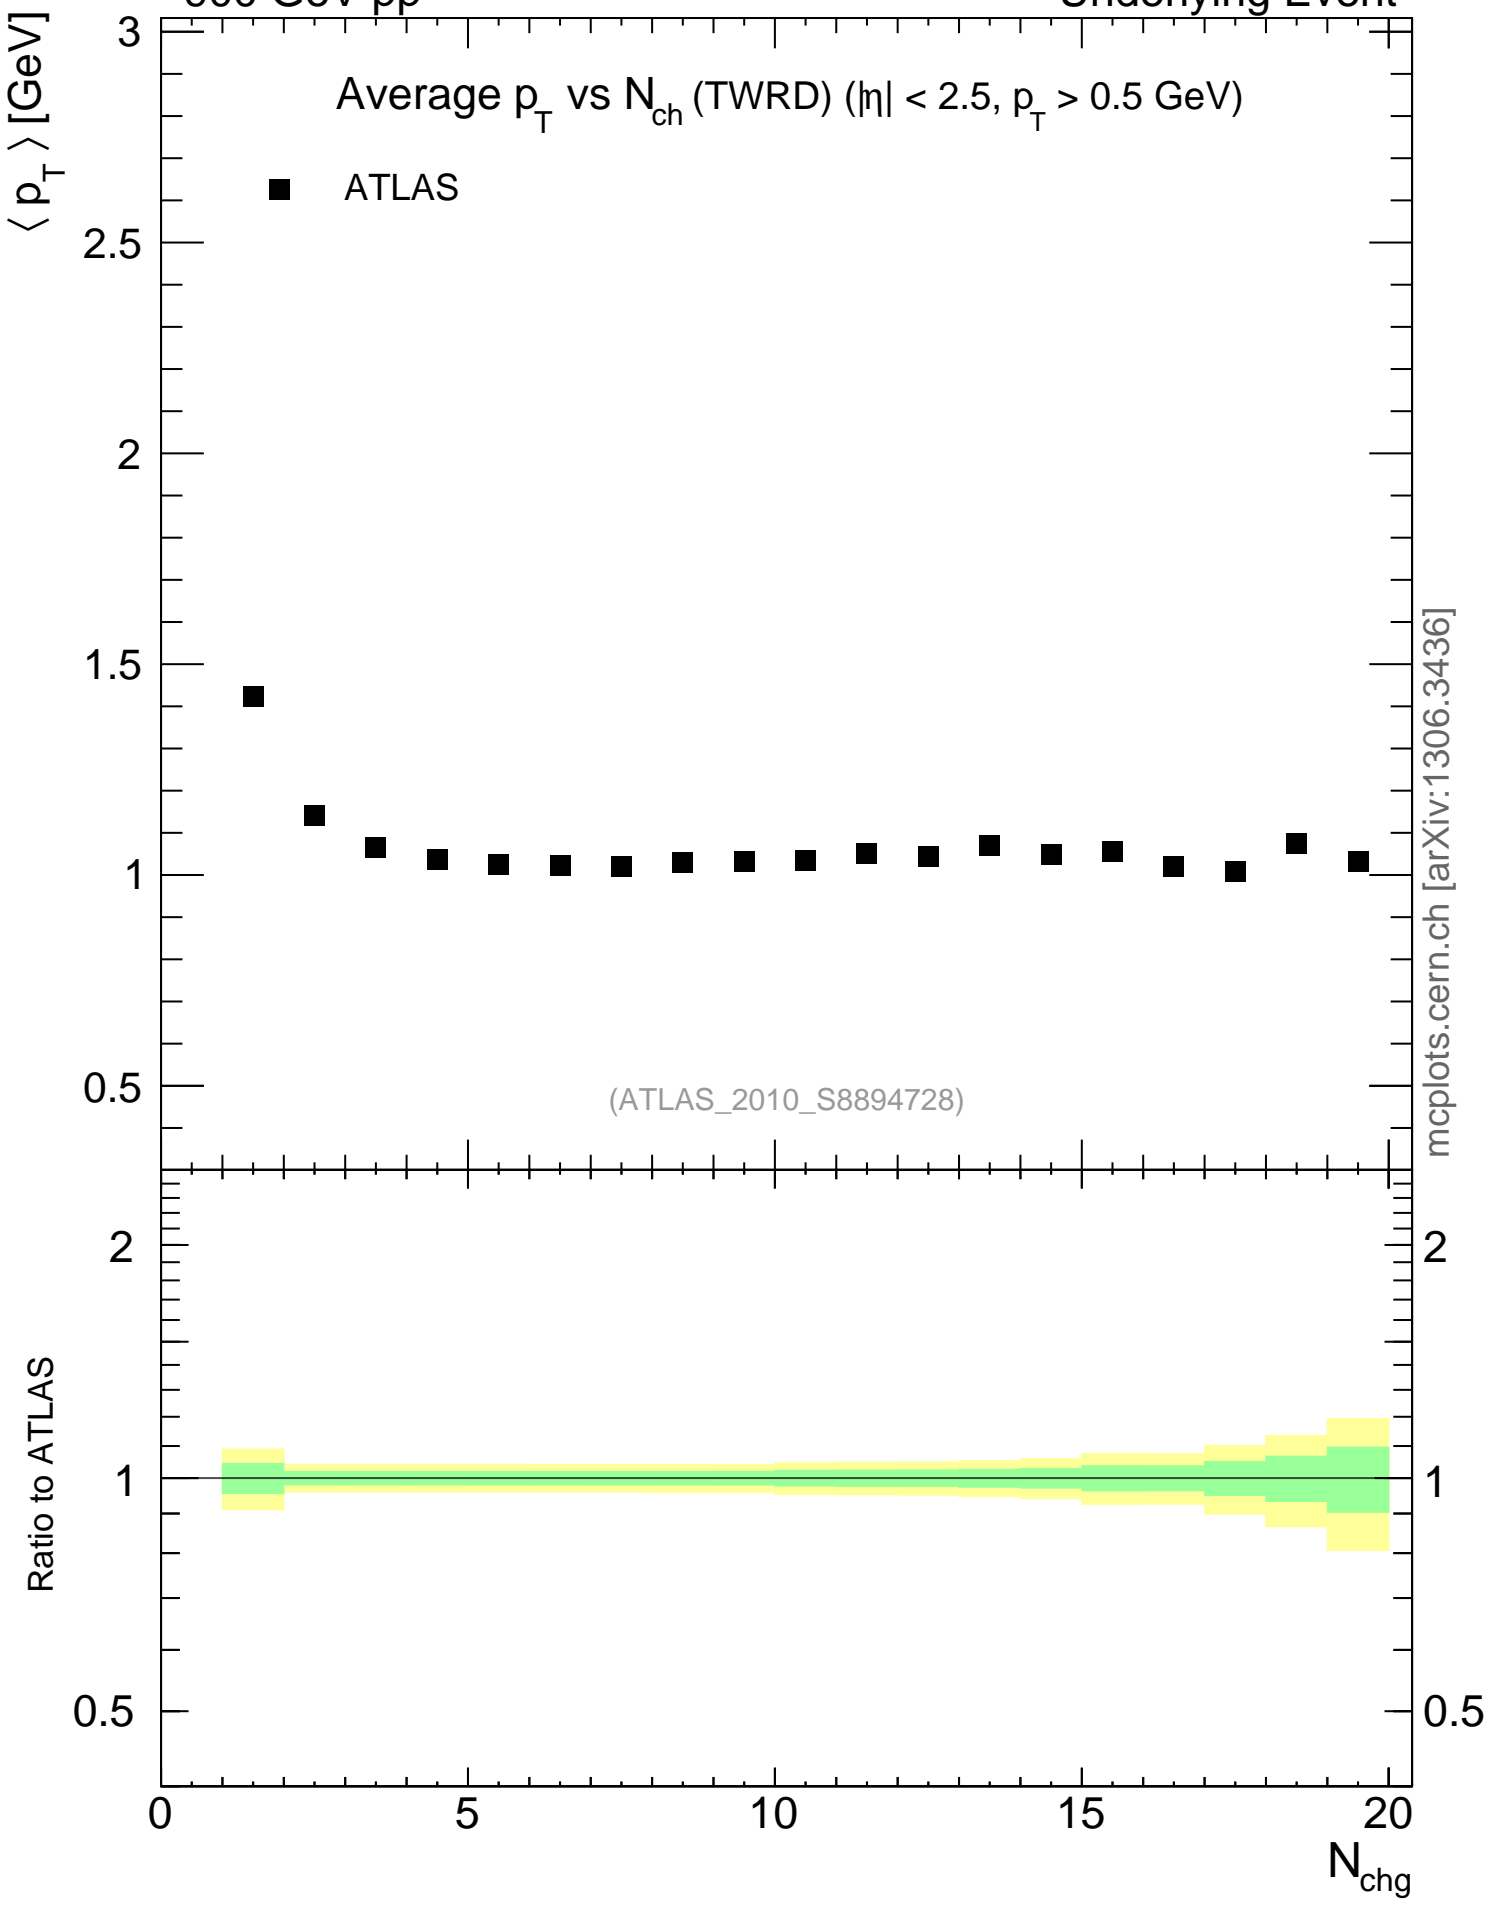

900 GeV pp

Underlying Event

mcplots.cern.ch [arXiv:1306.3436]