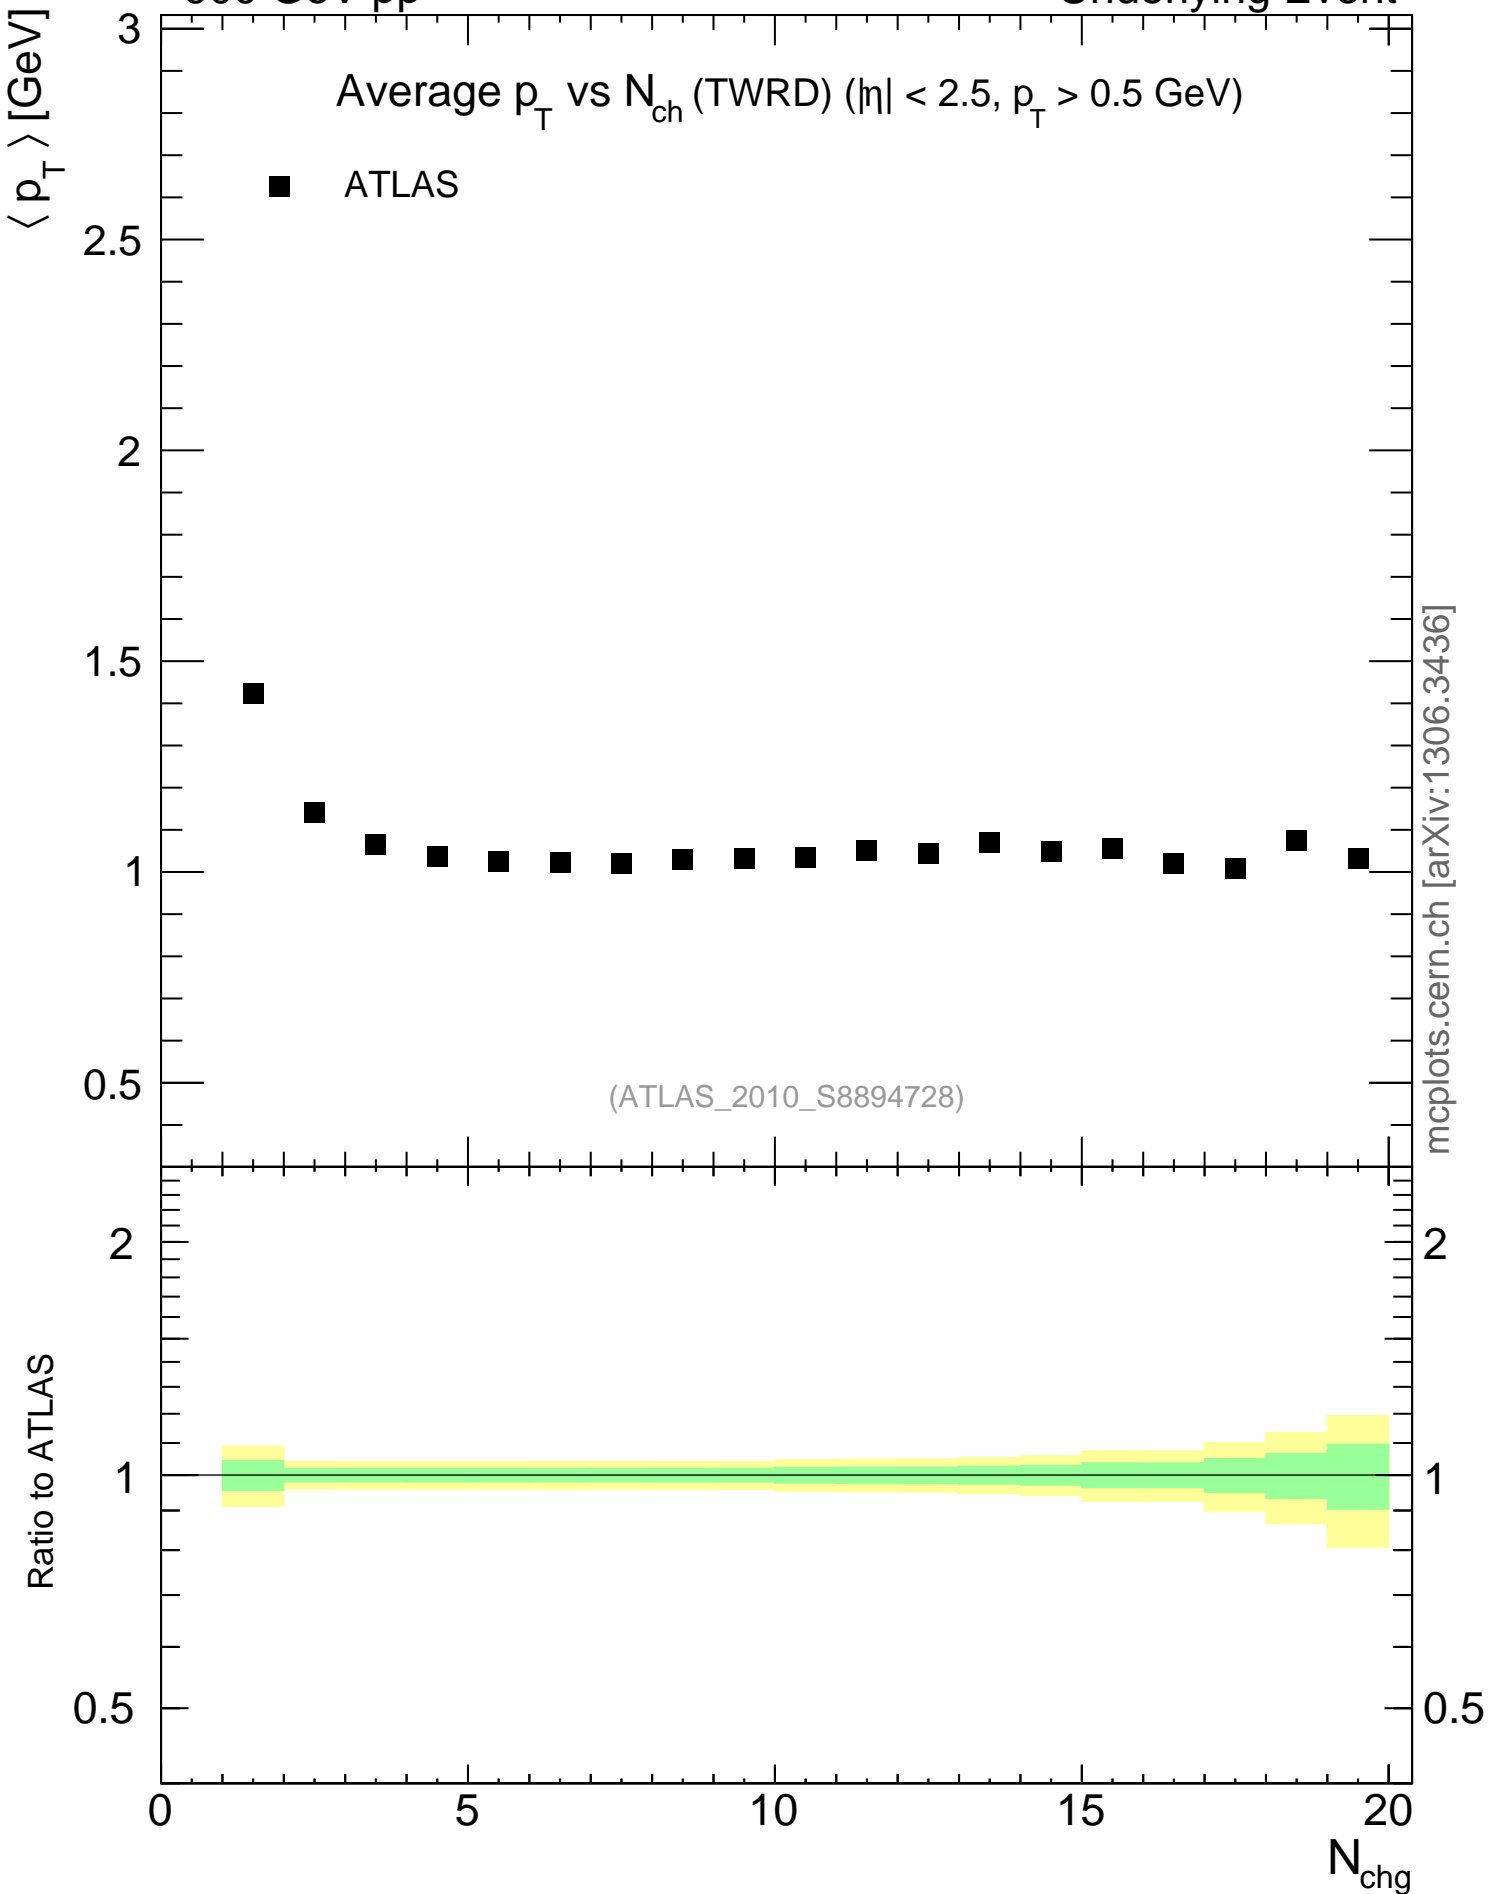

900 GeV pp

Underlying Event

mcplots.cern.ch [arXiv:1306.3436]