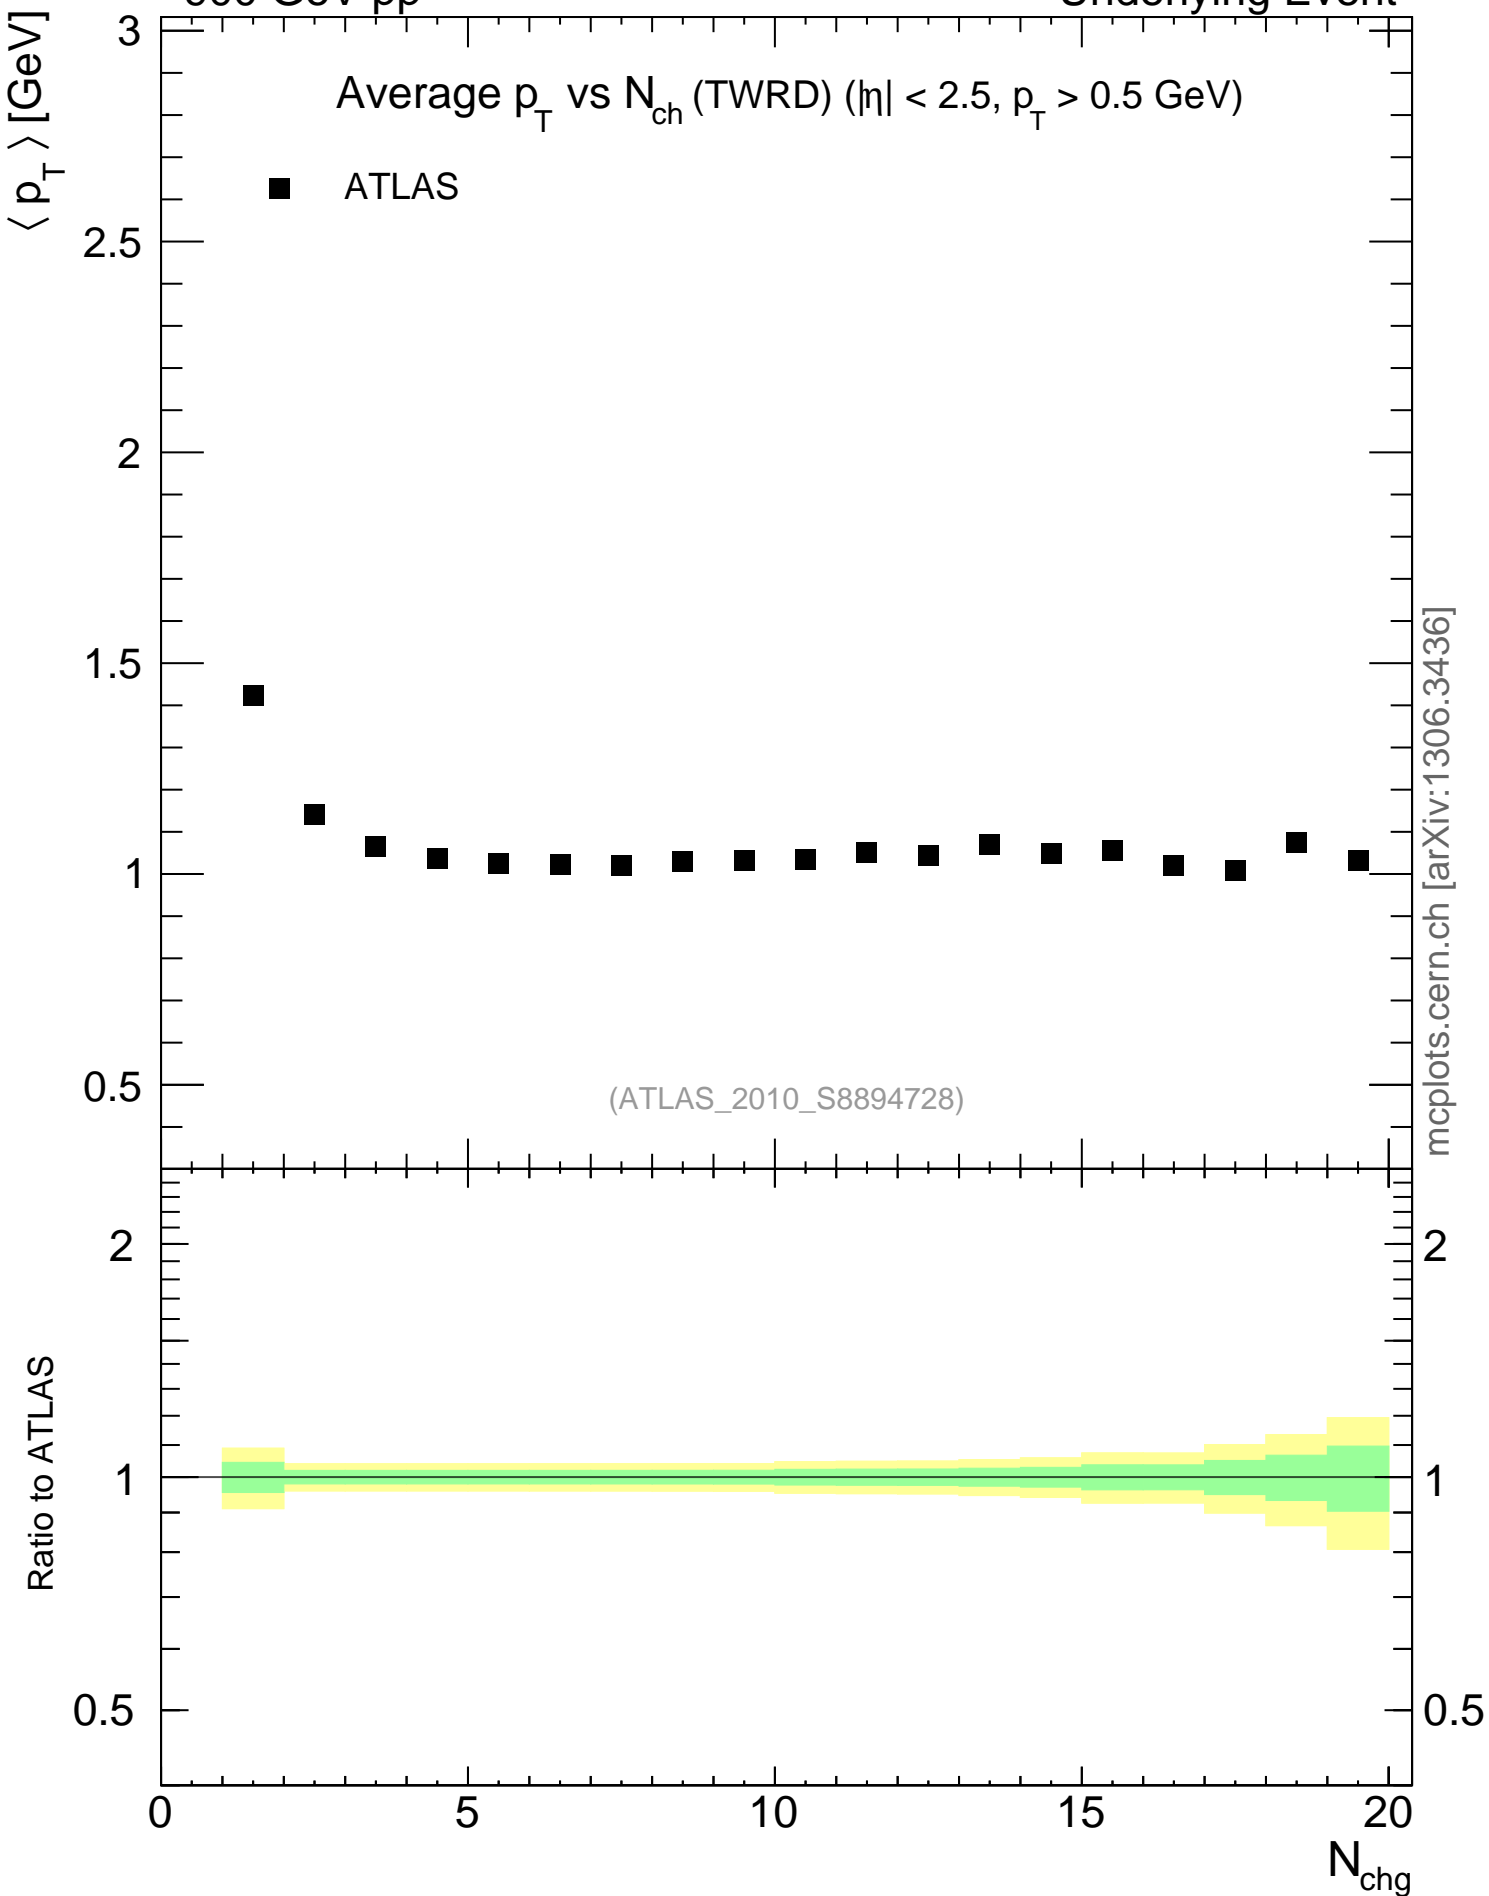

900 GeV pp

Underlying Event

mcplots.cern.ch [arXiv:1306.3436]