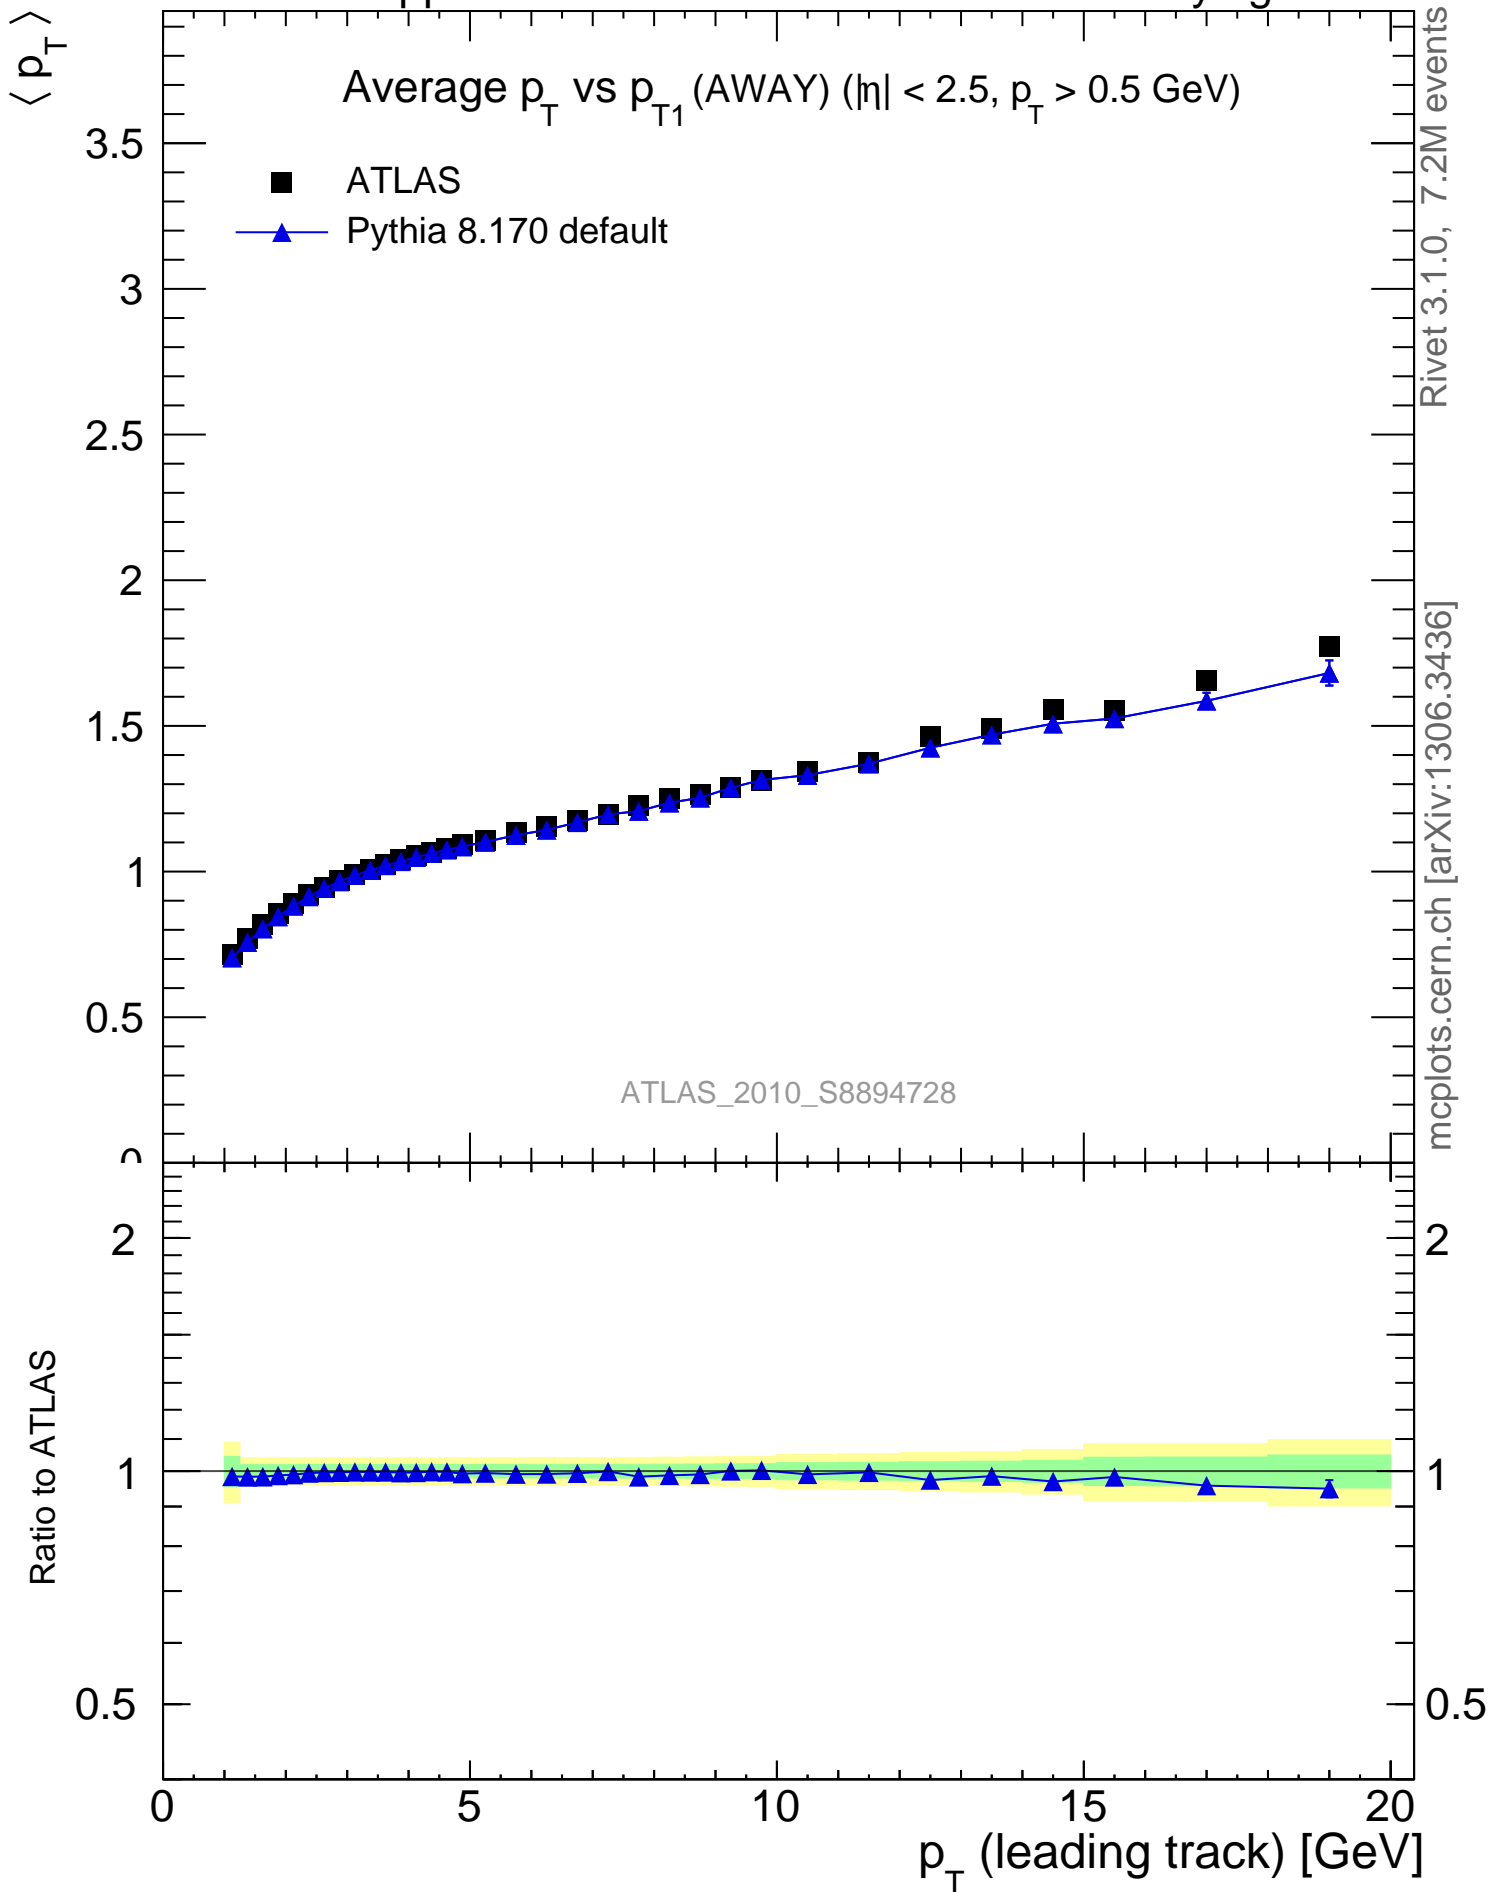

7000 GeV pp

Underlying Event

Average p_T vs p_{T1} (AWAY) ($|\eta| < 2.5$, $p_T > 0.5$ GeV)

- ATLAS
- ▲ Pythia 8.170 default

Rivet 3.1.0, 7.2M events

mcplots.cern.ch [arXiv:1306.3436]

2

1