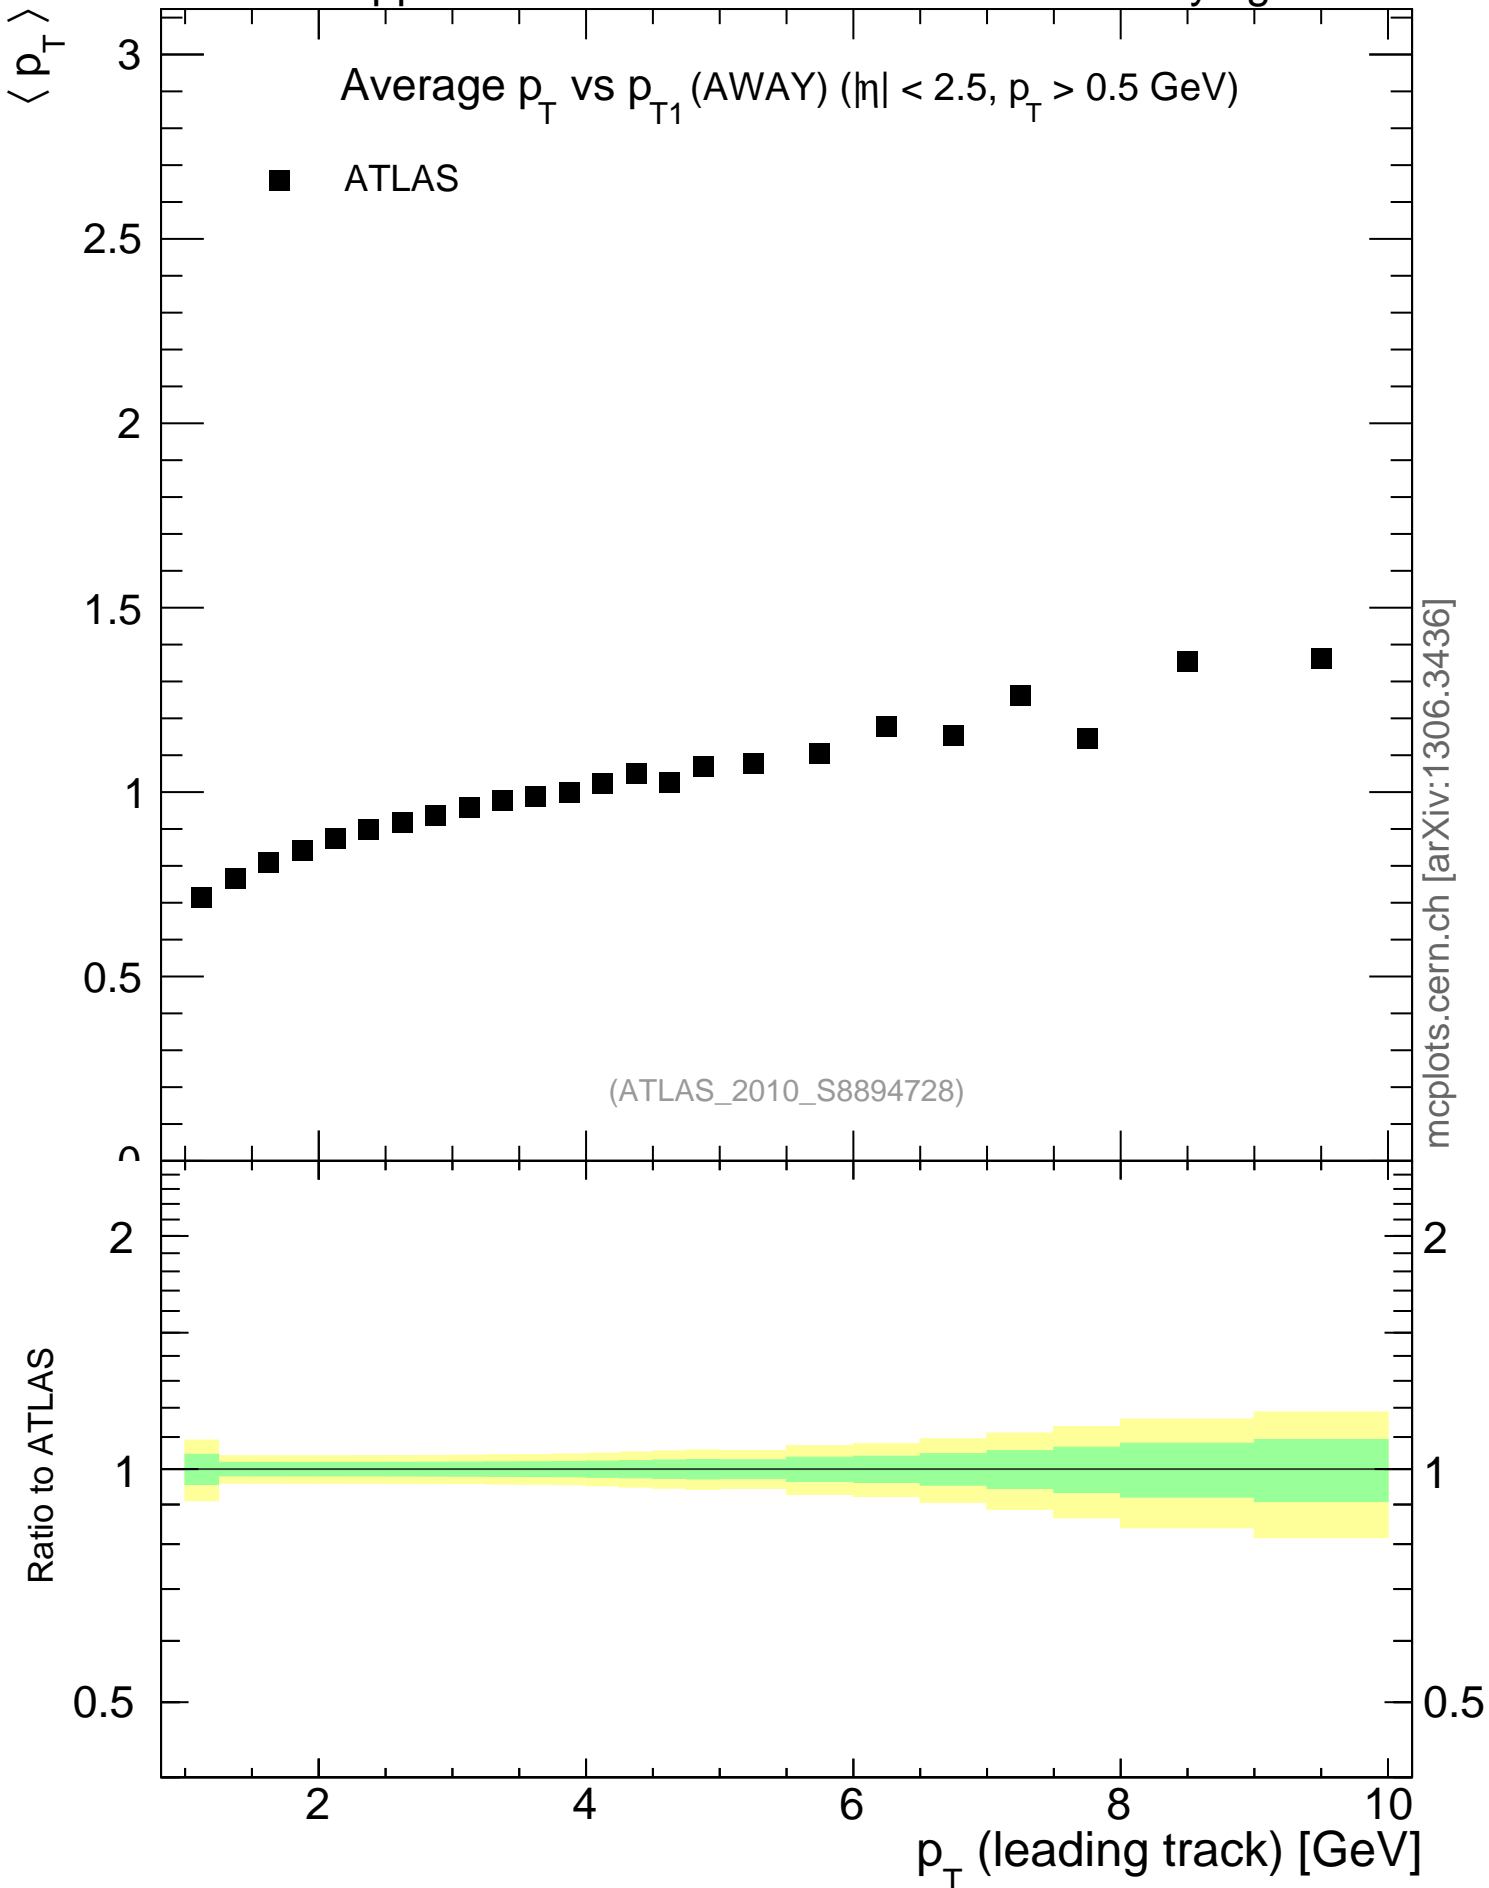

900 GeV pp

Underlying Event

mcplots.cern.ch [arXiv:1306.3436]