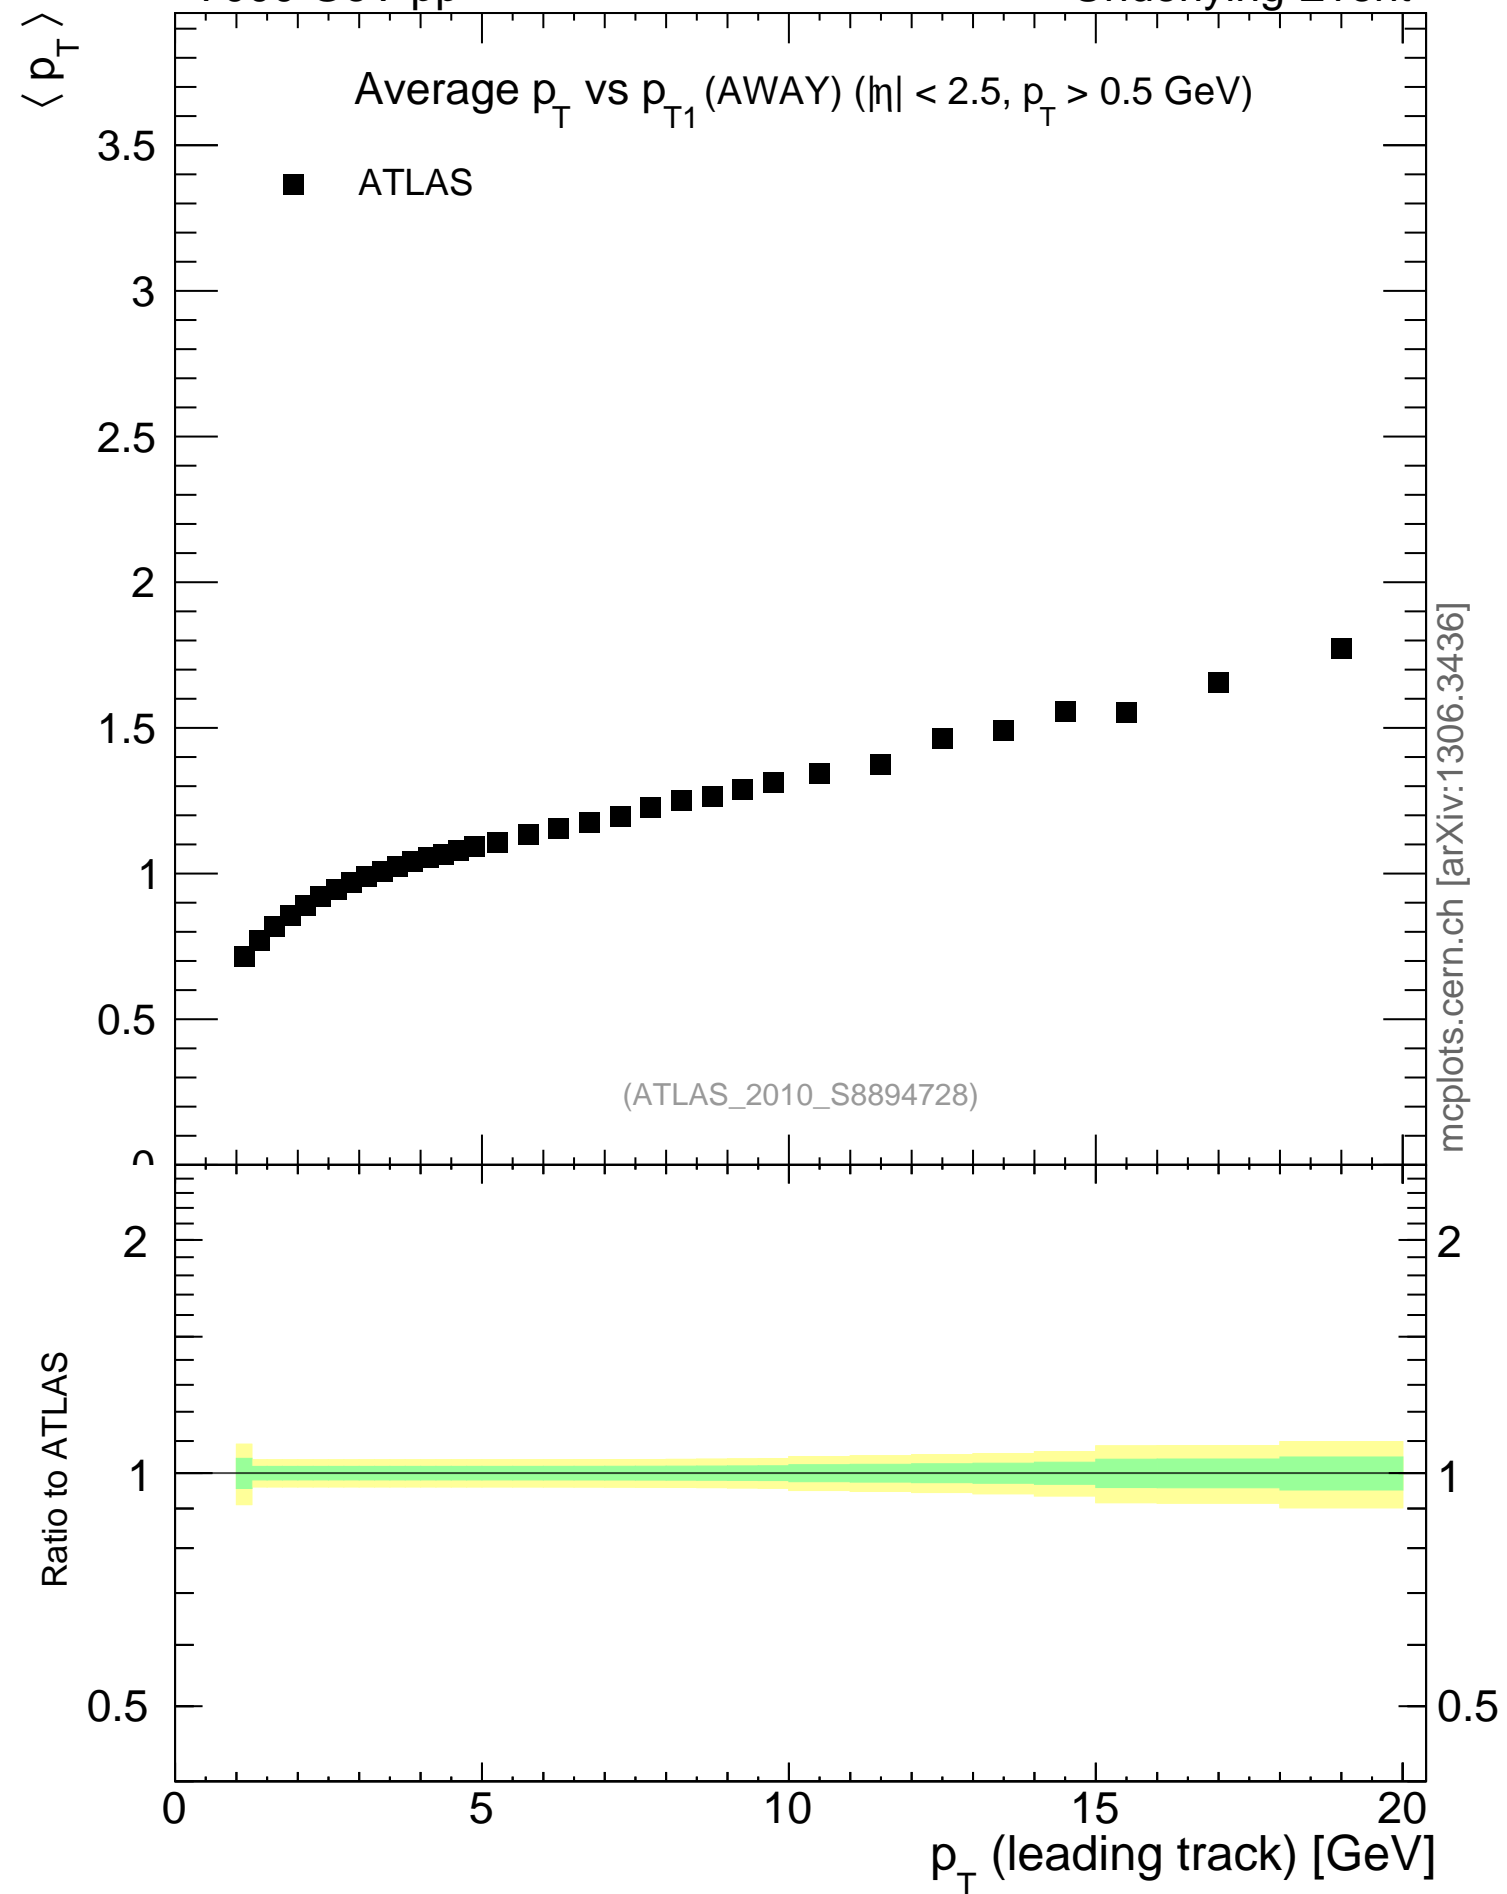

7000 GeV pp

Underlying Event

mcplots.cern.ch [arXiv:1306.3436]