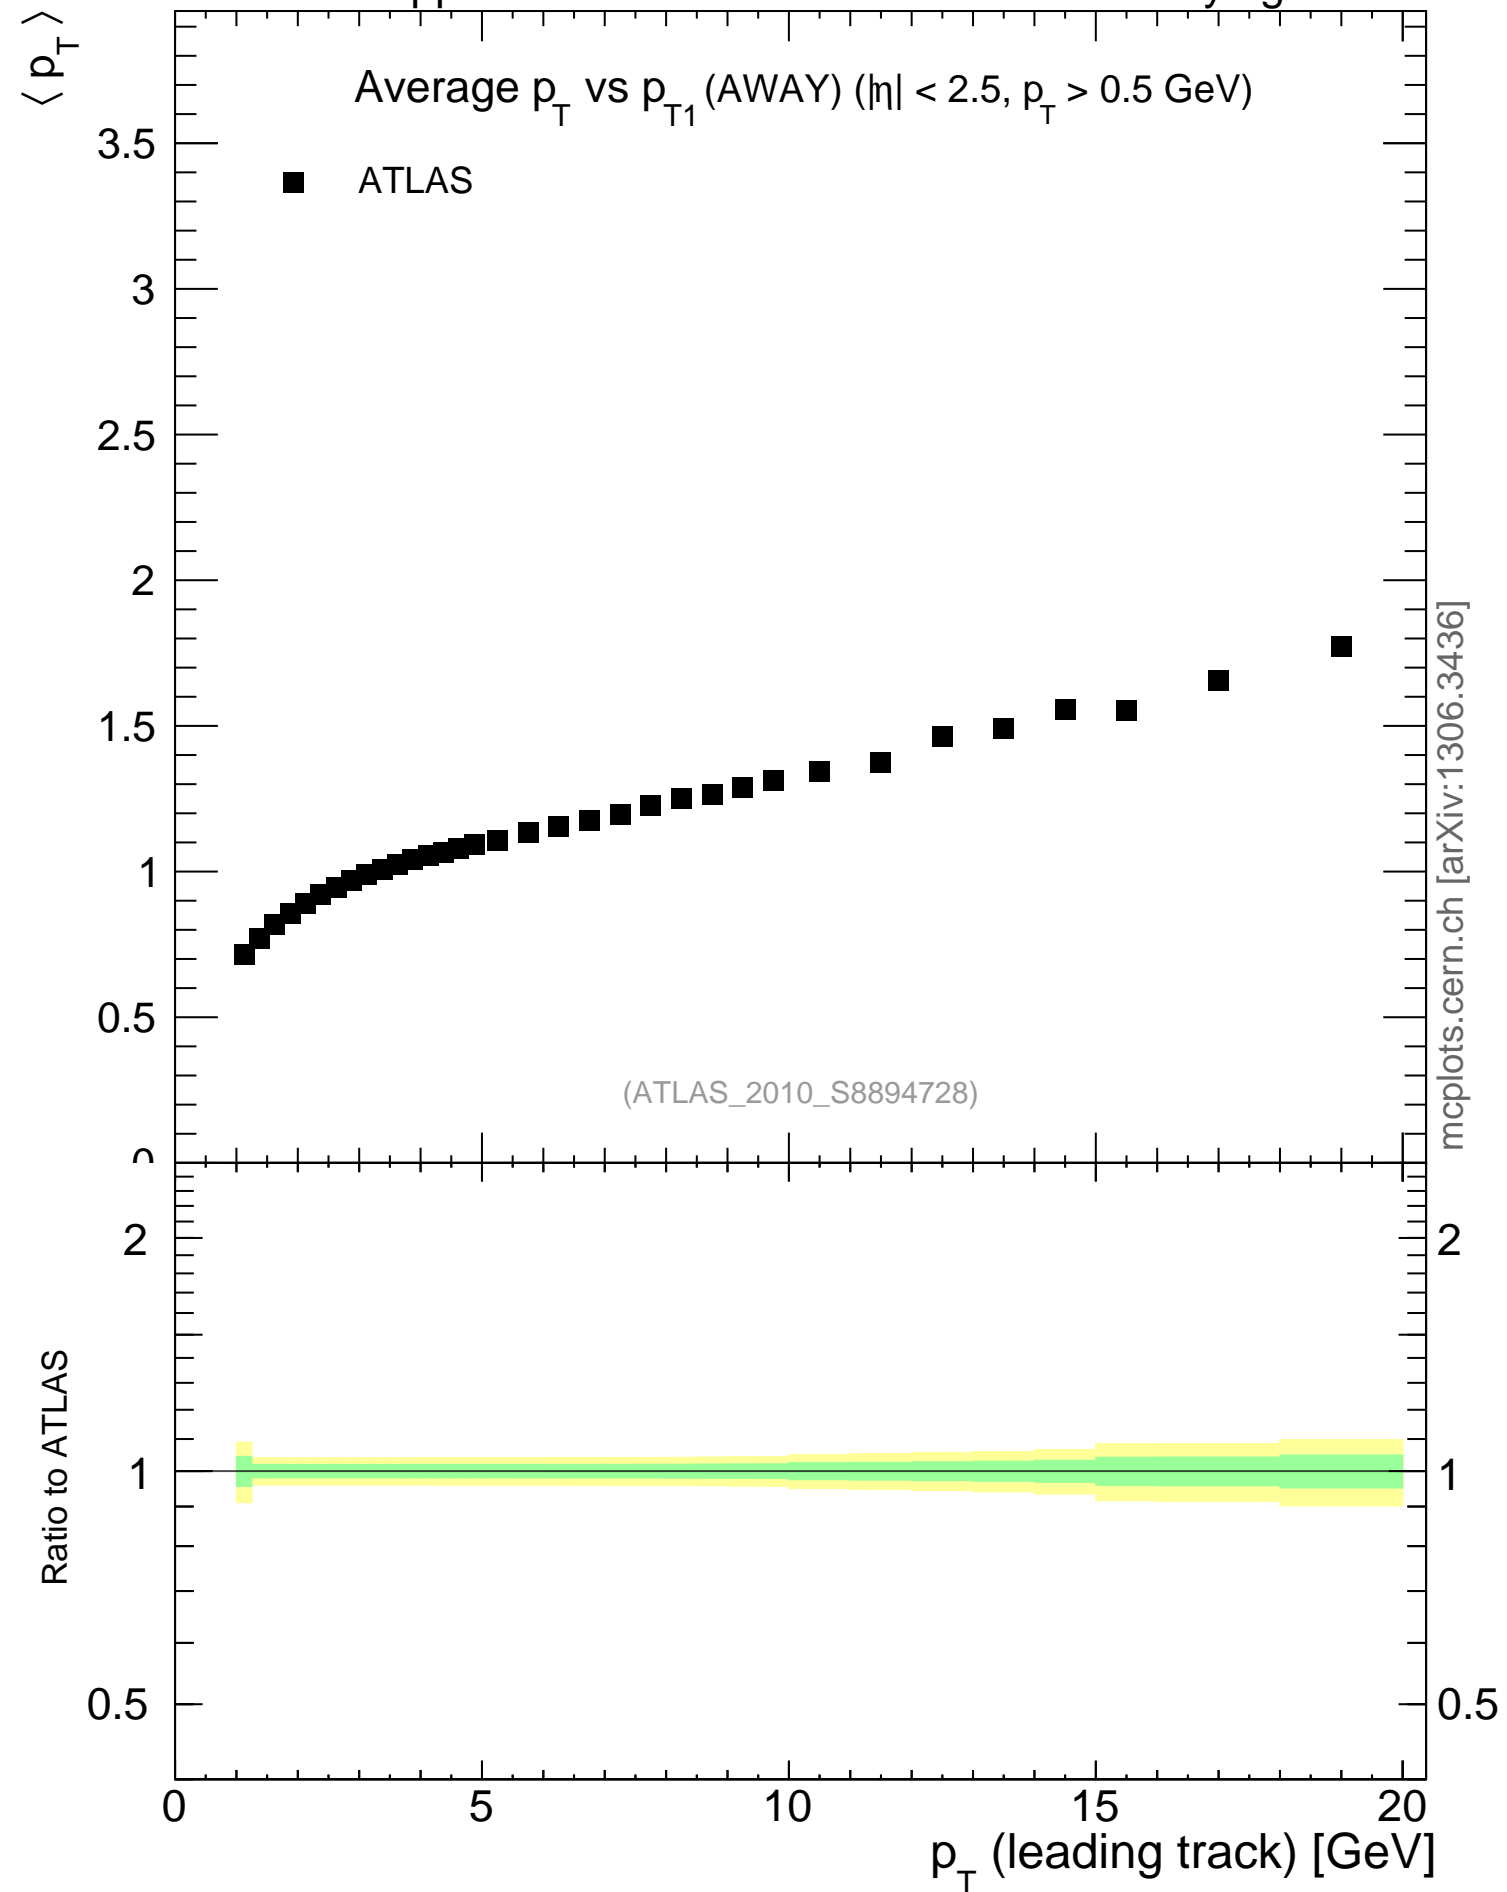

7000 GeV pp

Underlying Event

mcplots.cern.ch [arXiv:1306.3436]