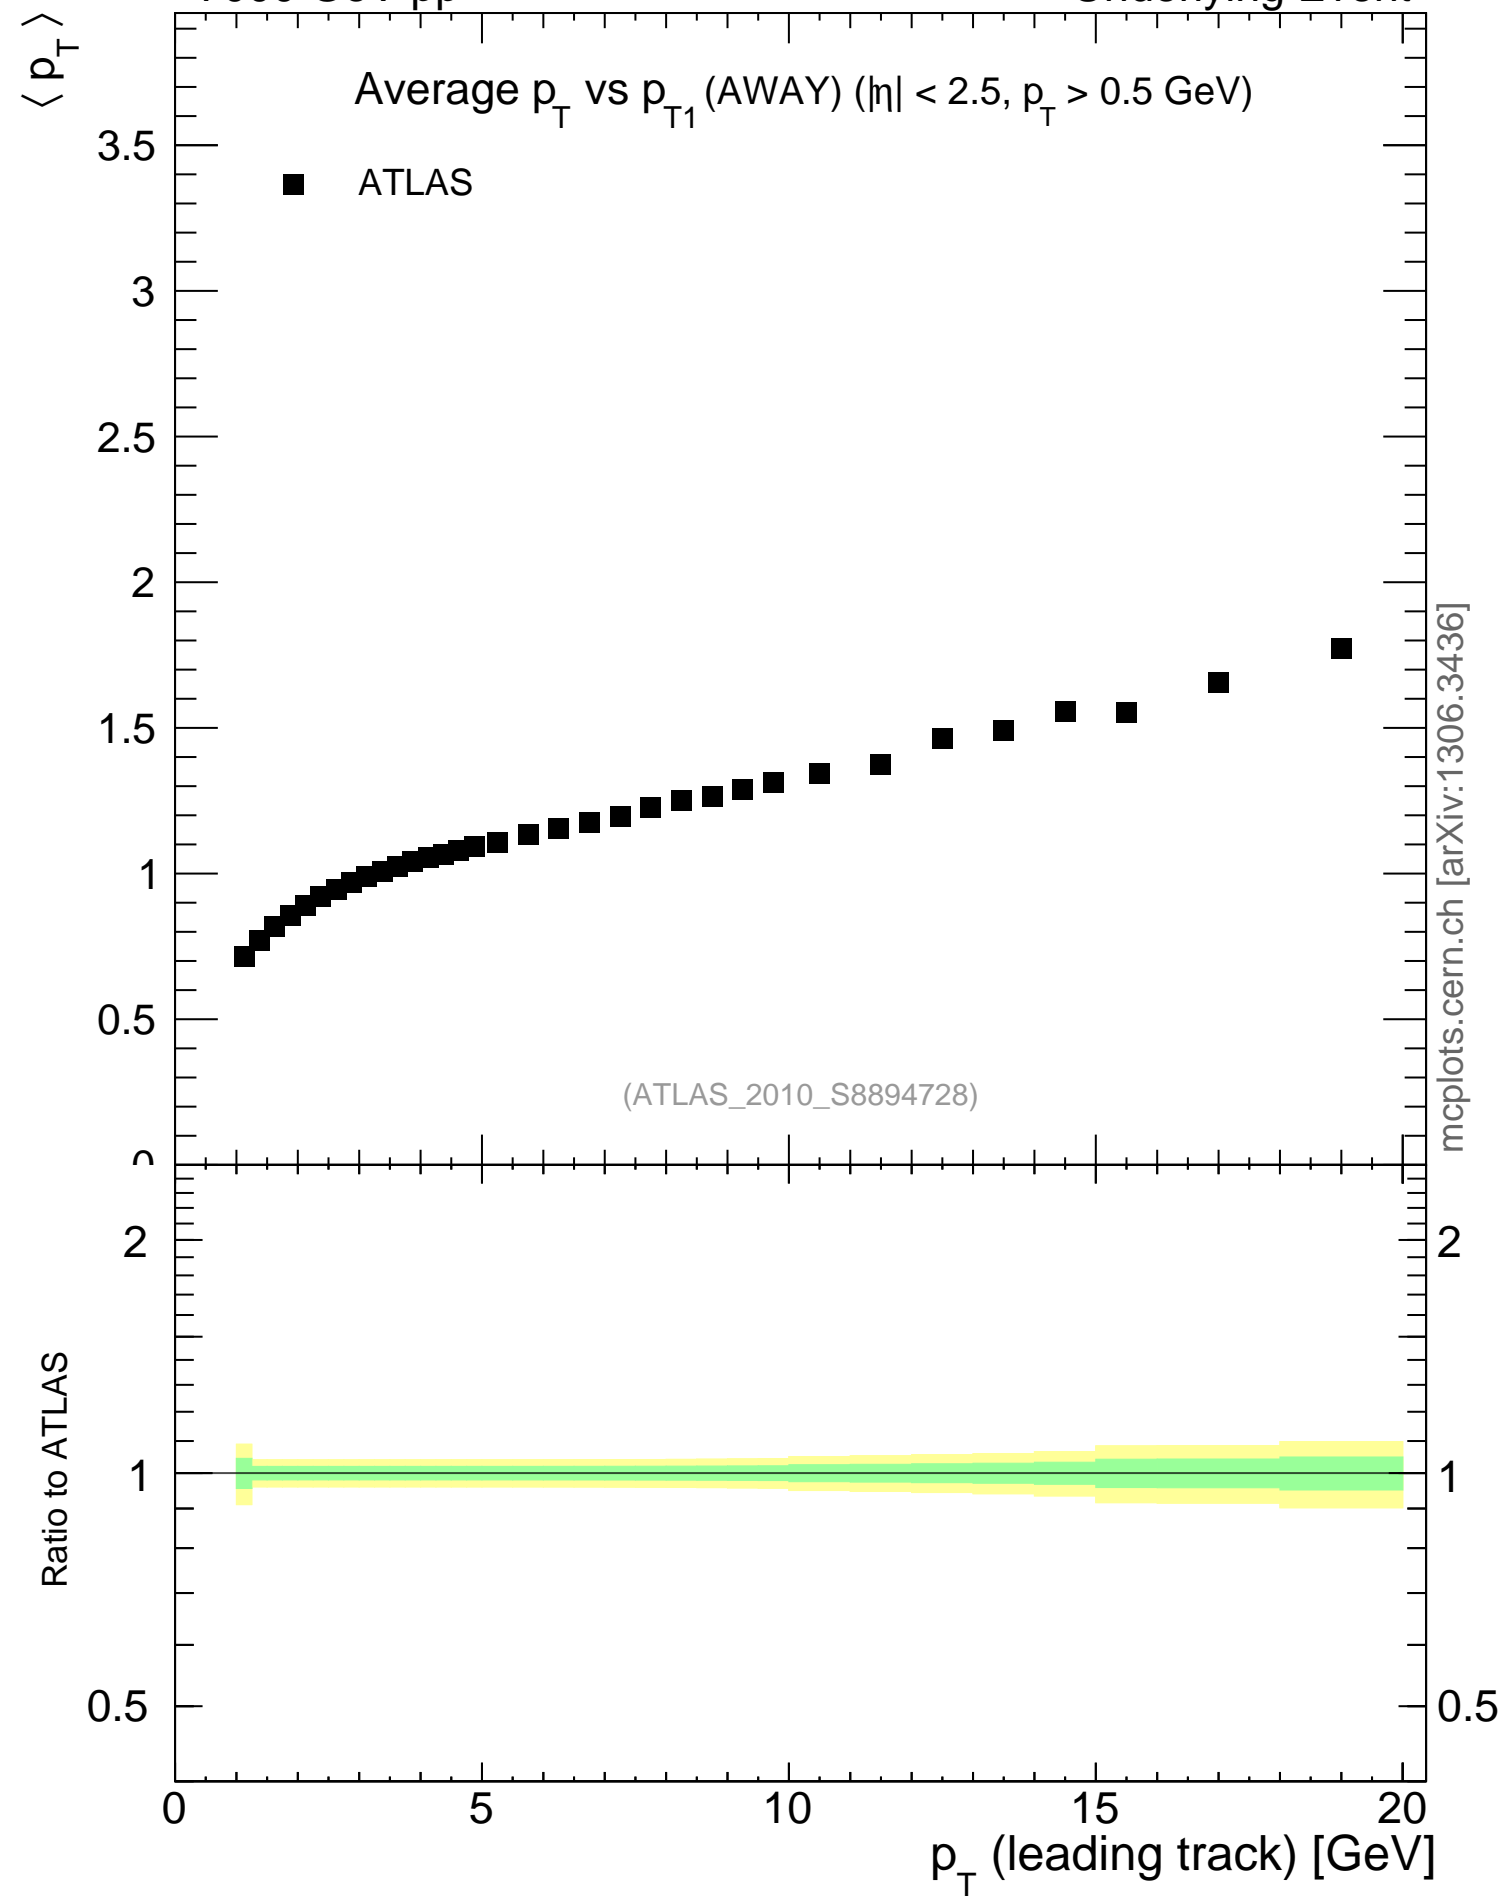

7000 GeV pp

Underlying Event

mcplots.cern.ch [arXiv:1306.3436]