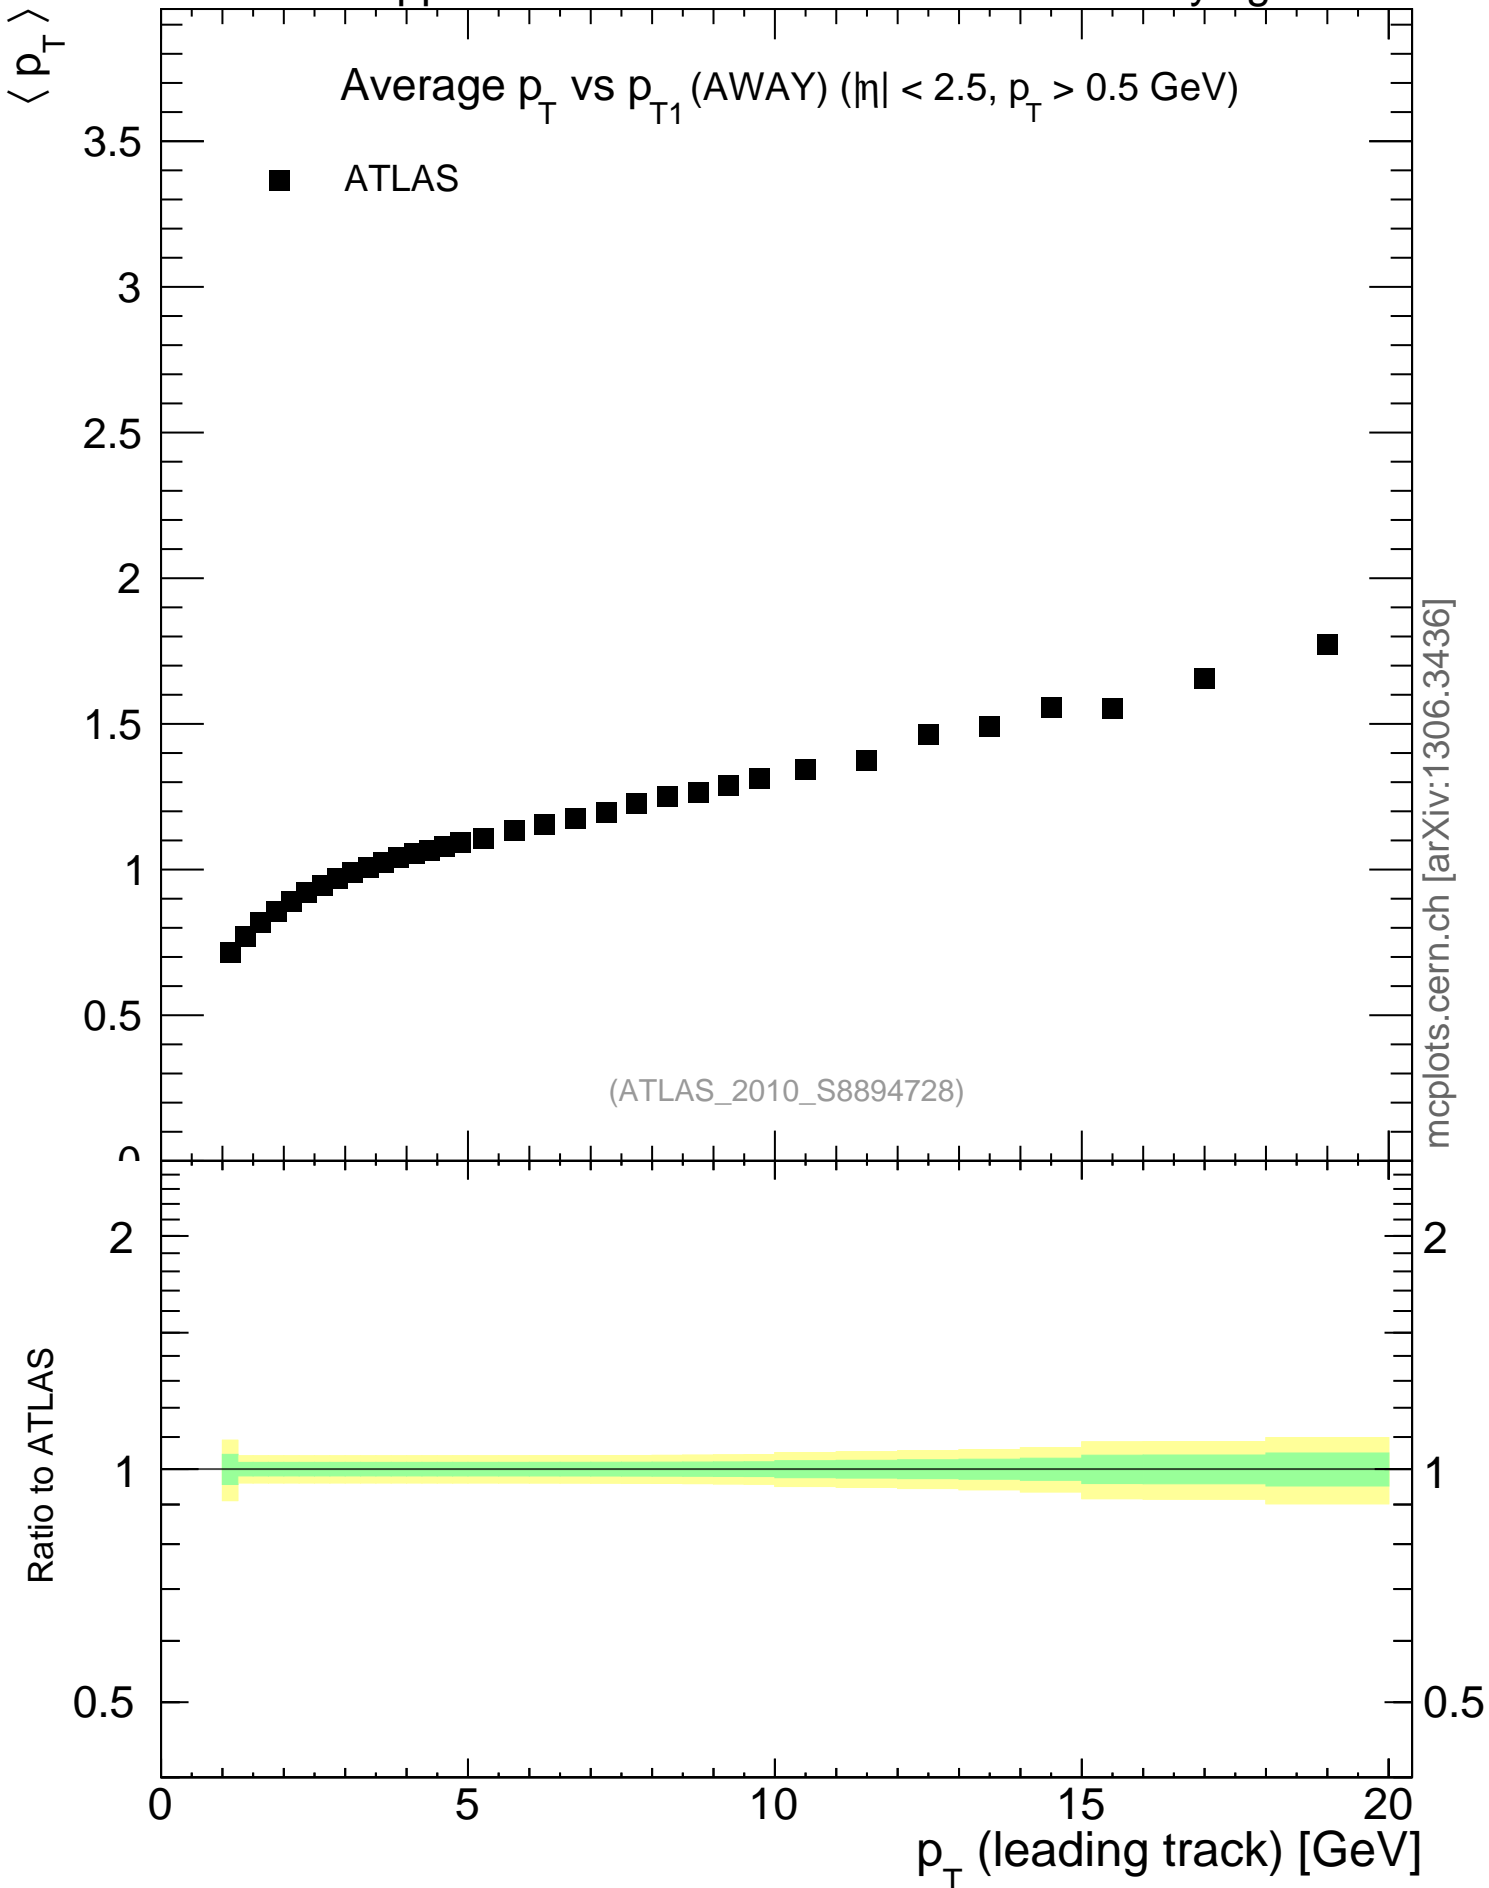

7000 GeV pp

Underlying Event

mcplots.cern.ch [arXiv:1306.3436]