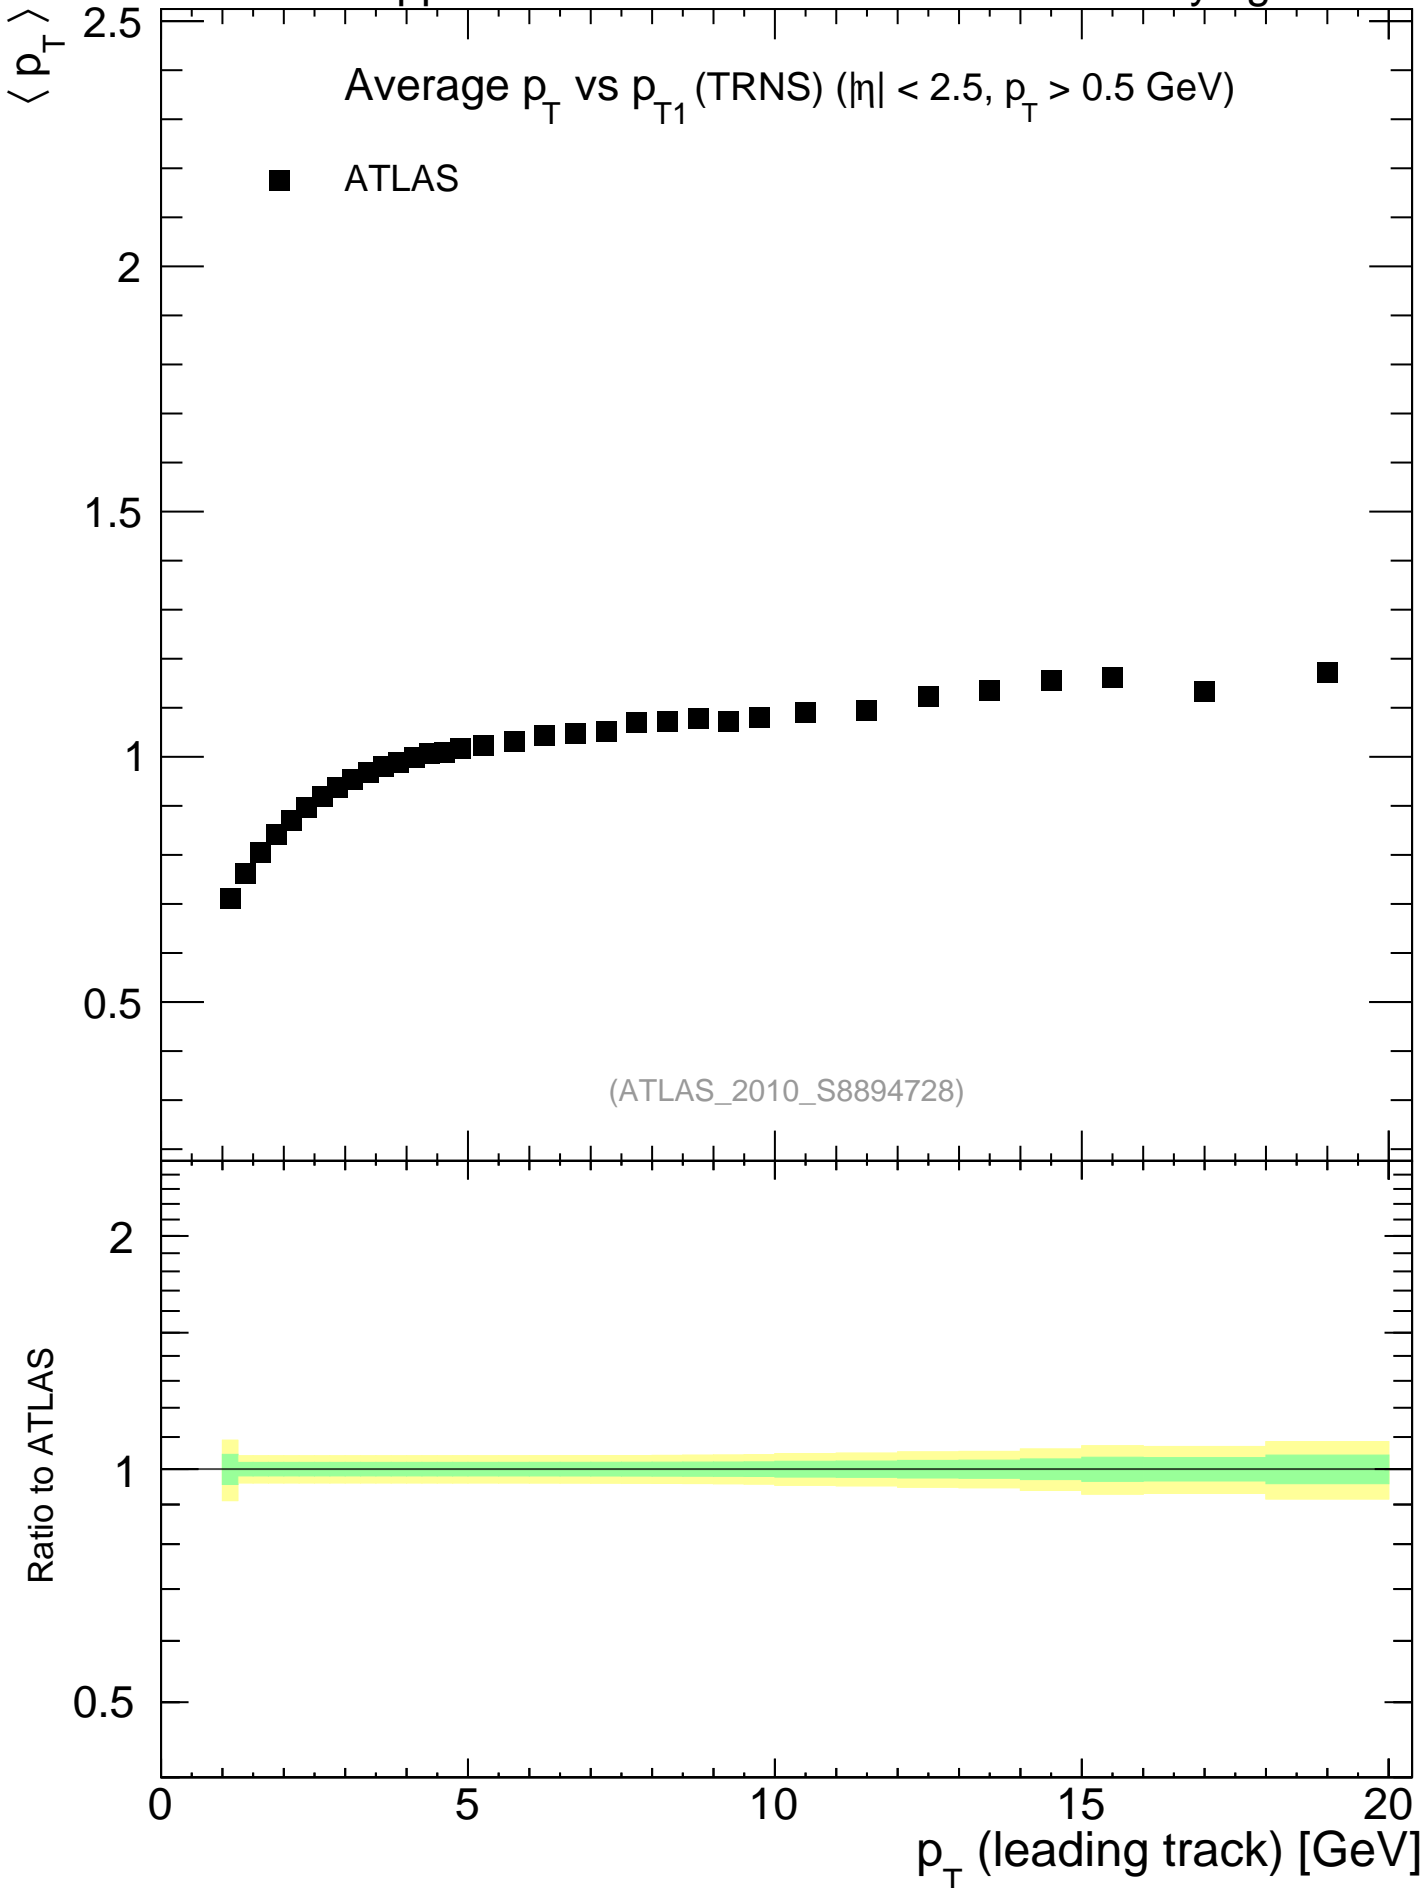

7000 GeV pp

Underlying Event

mcplots.cern.ch [arXiv:1306.3436]