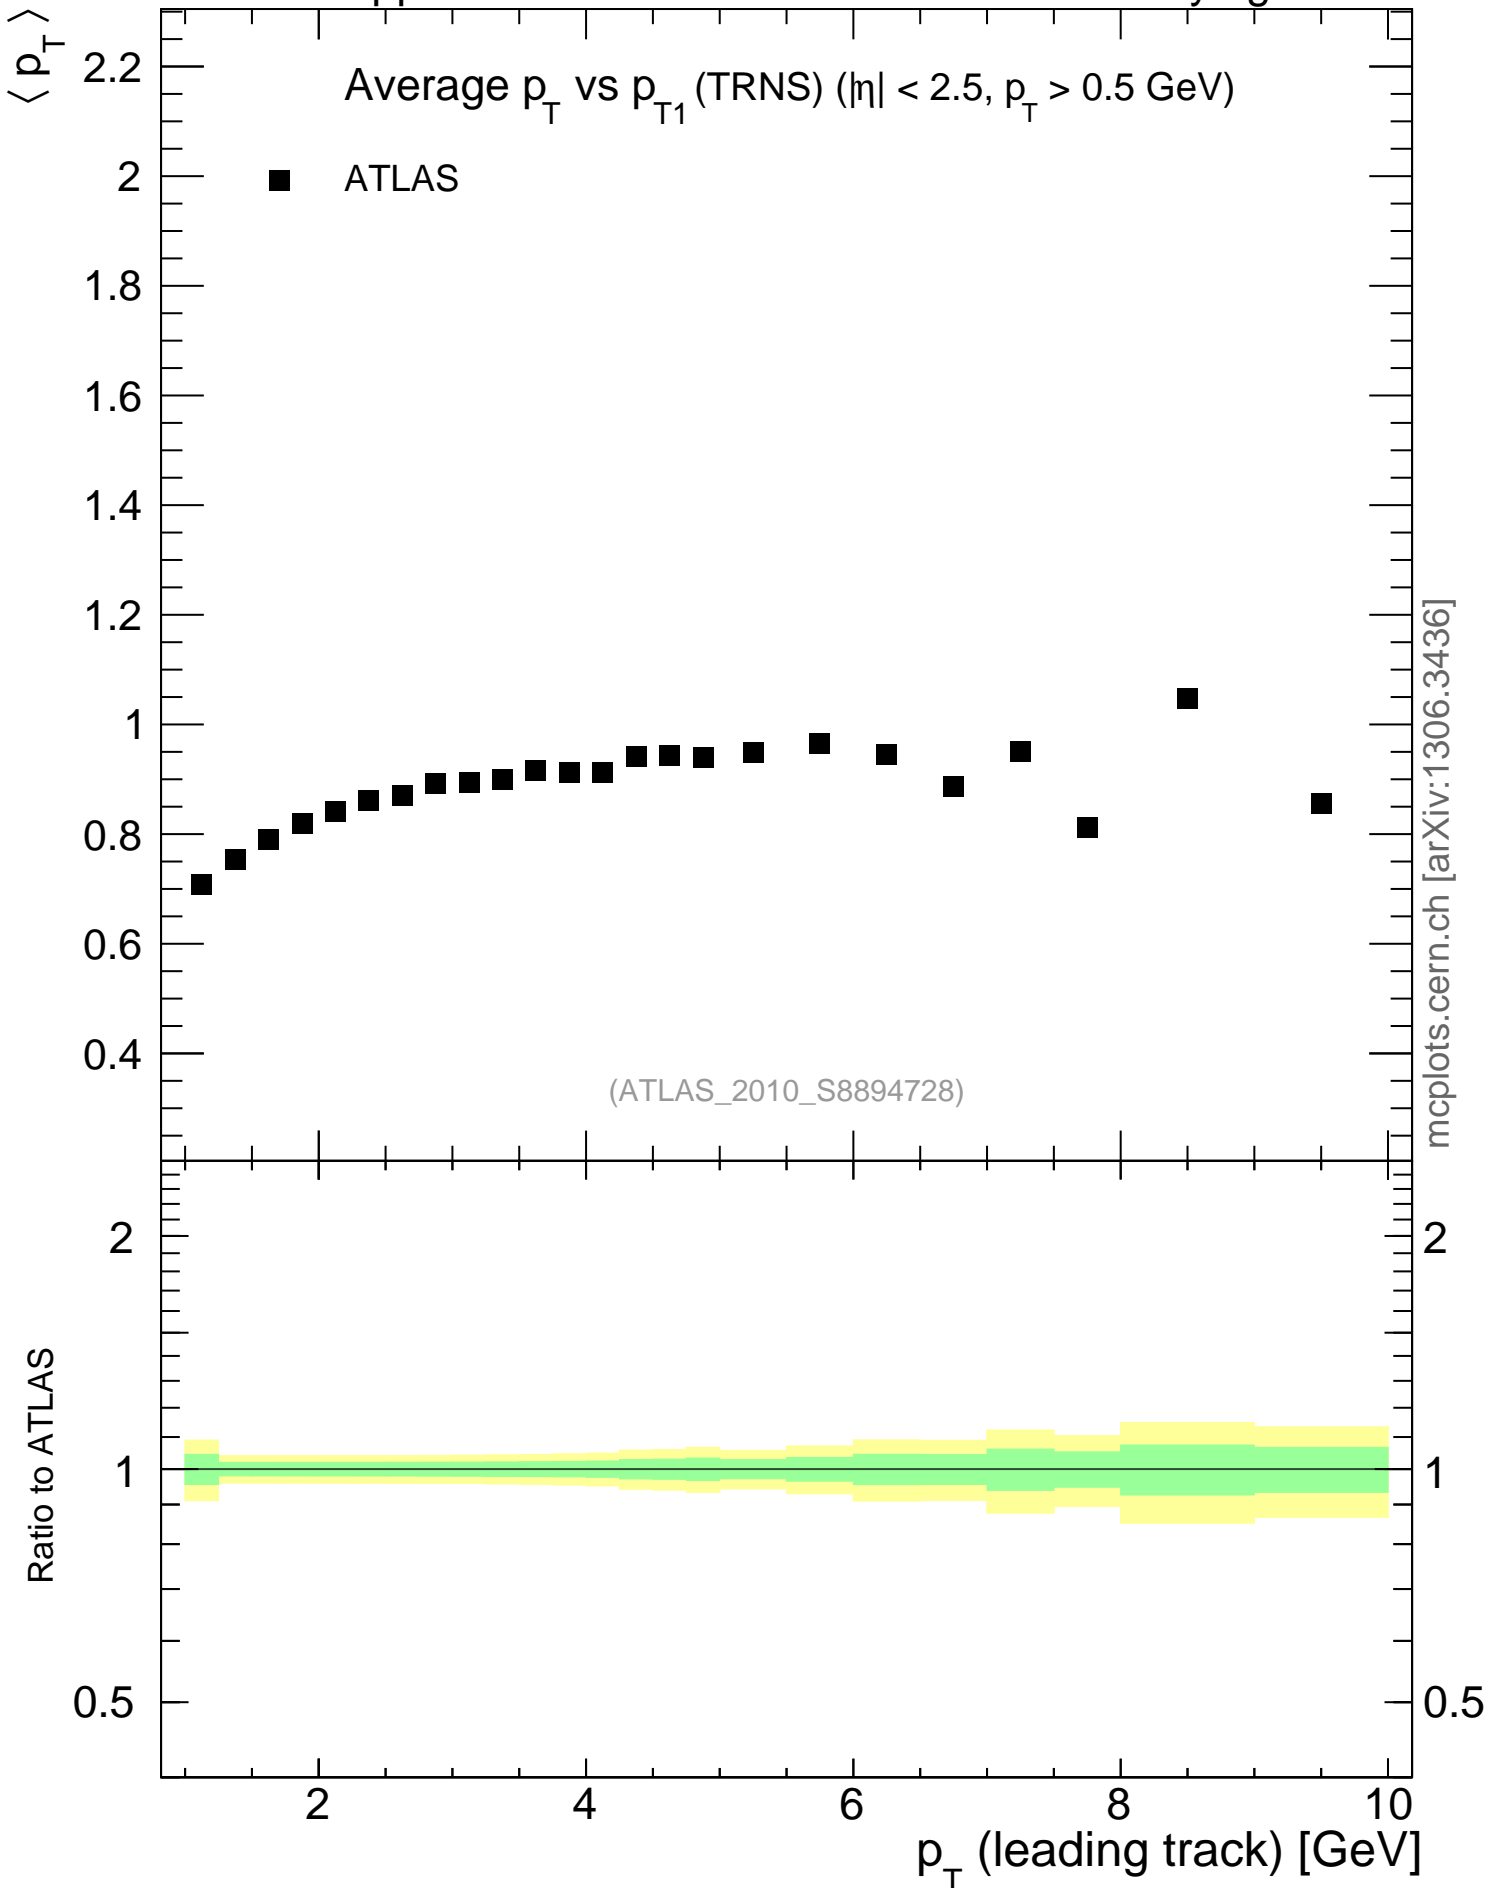

900 GeV pp

Underlying Event

mcplots.cern.ch [arXiv:1306.3436]