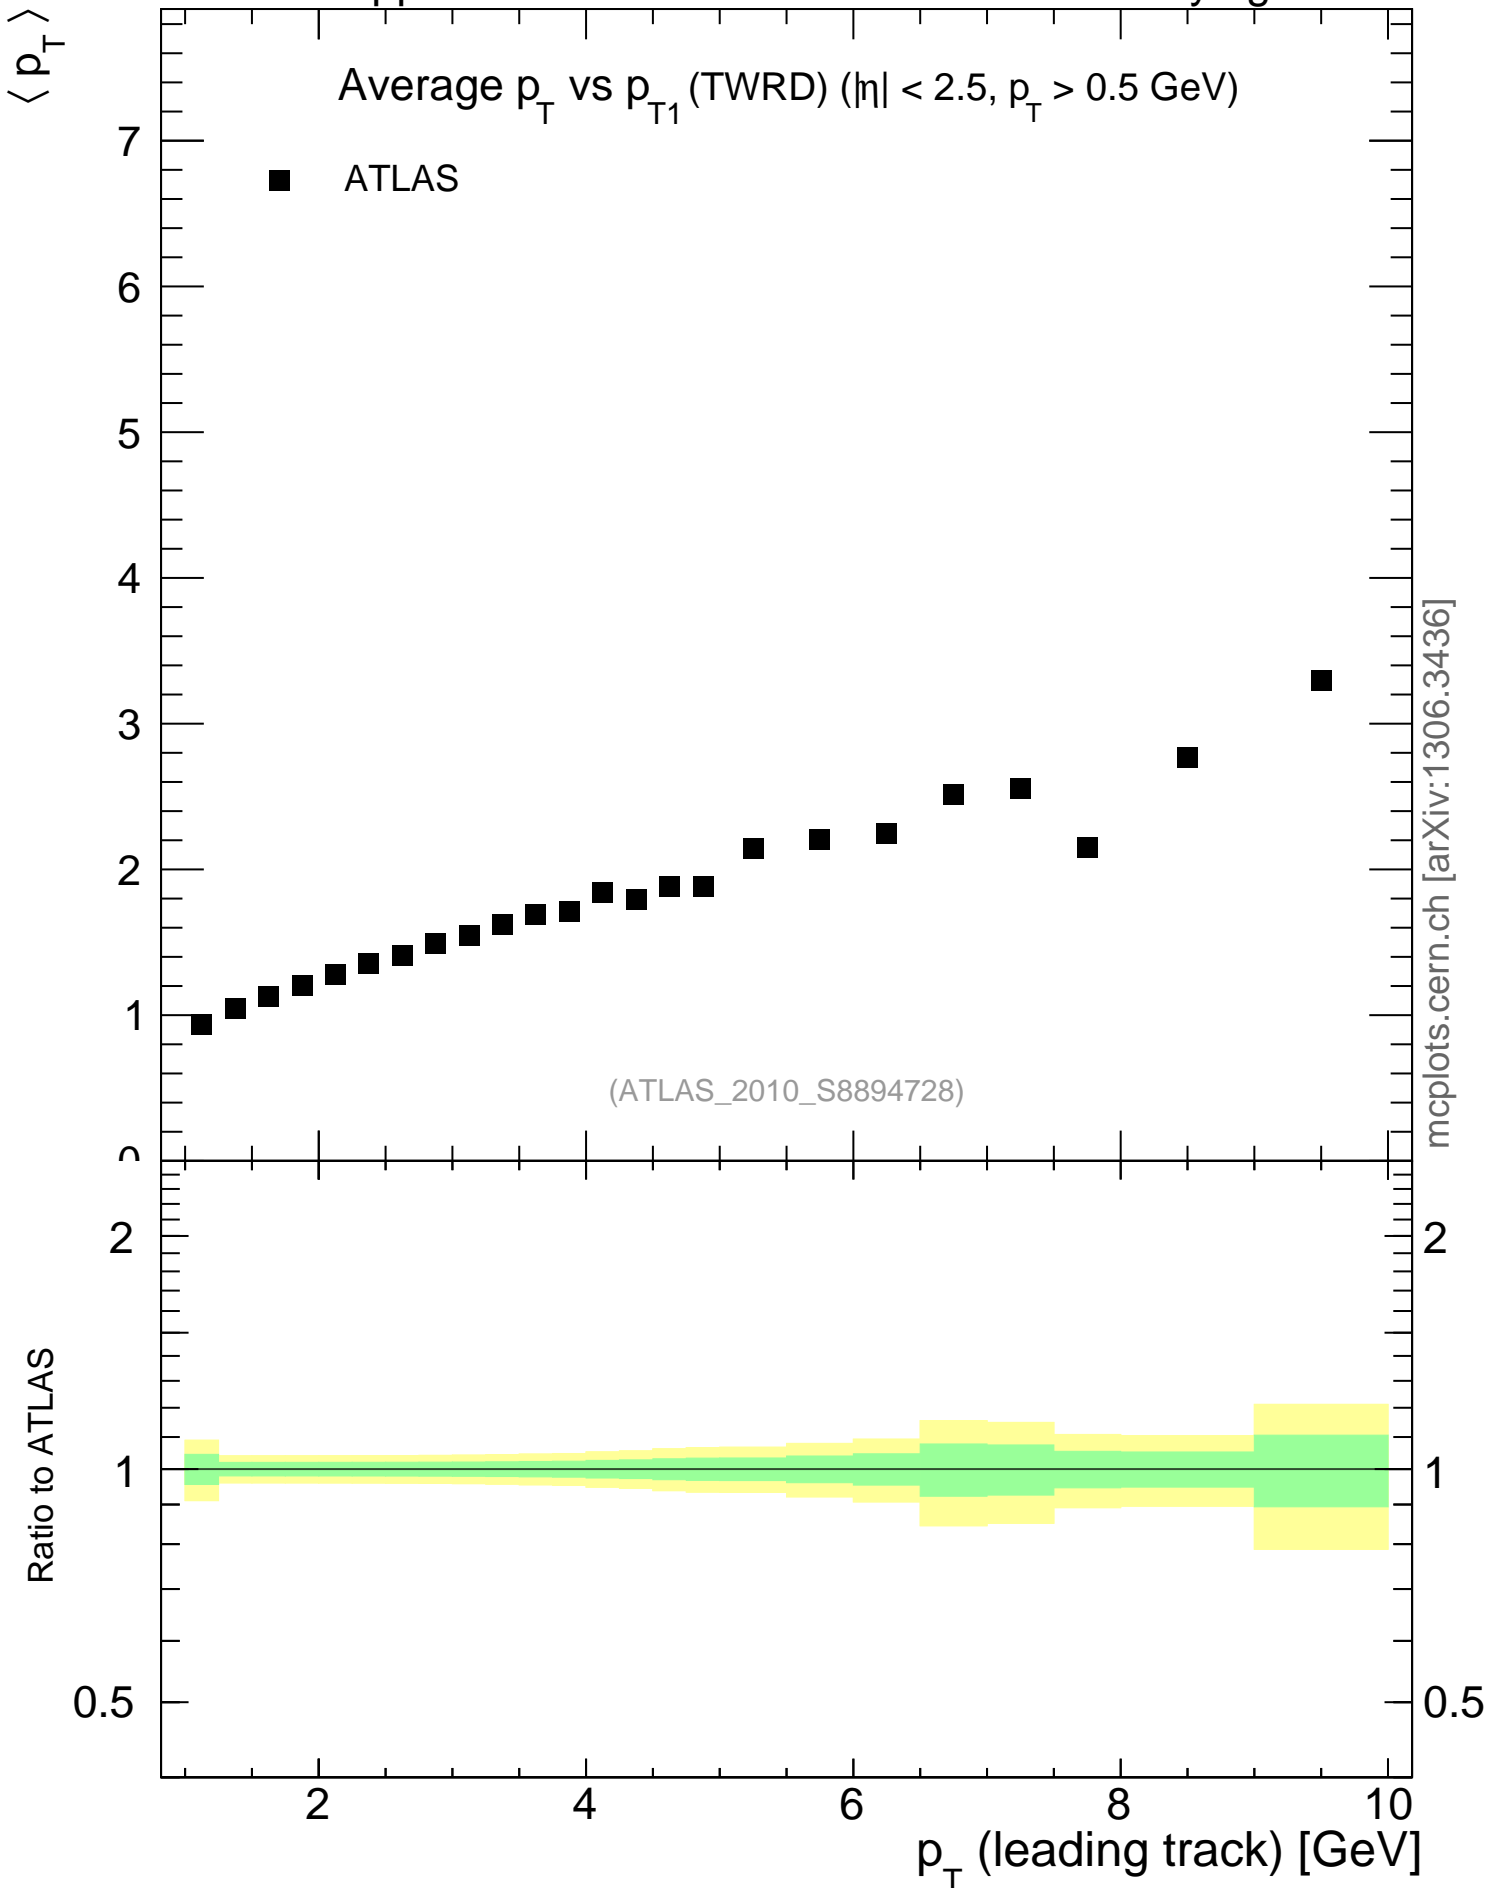

900 GeV pp

Underlying Event

mcplots.cern.ch [arXiv:1306.3436]