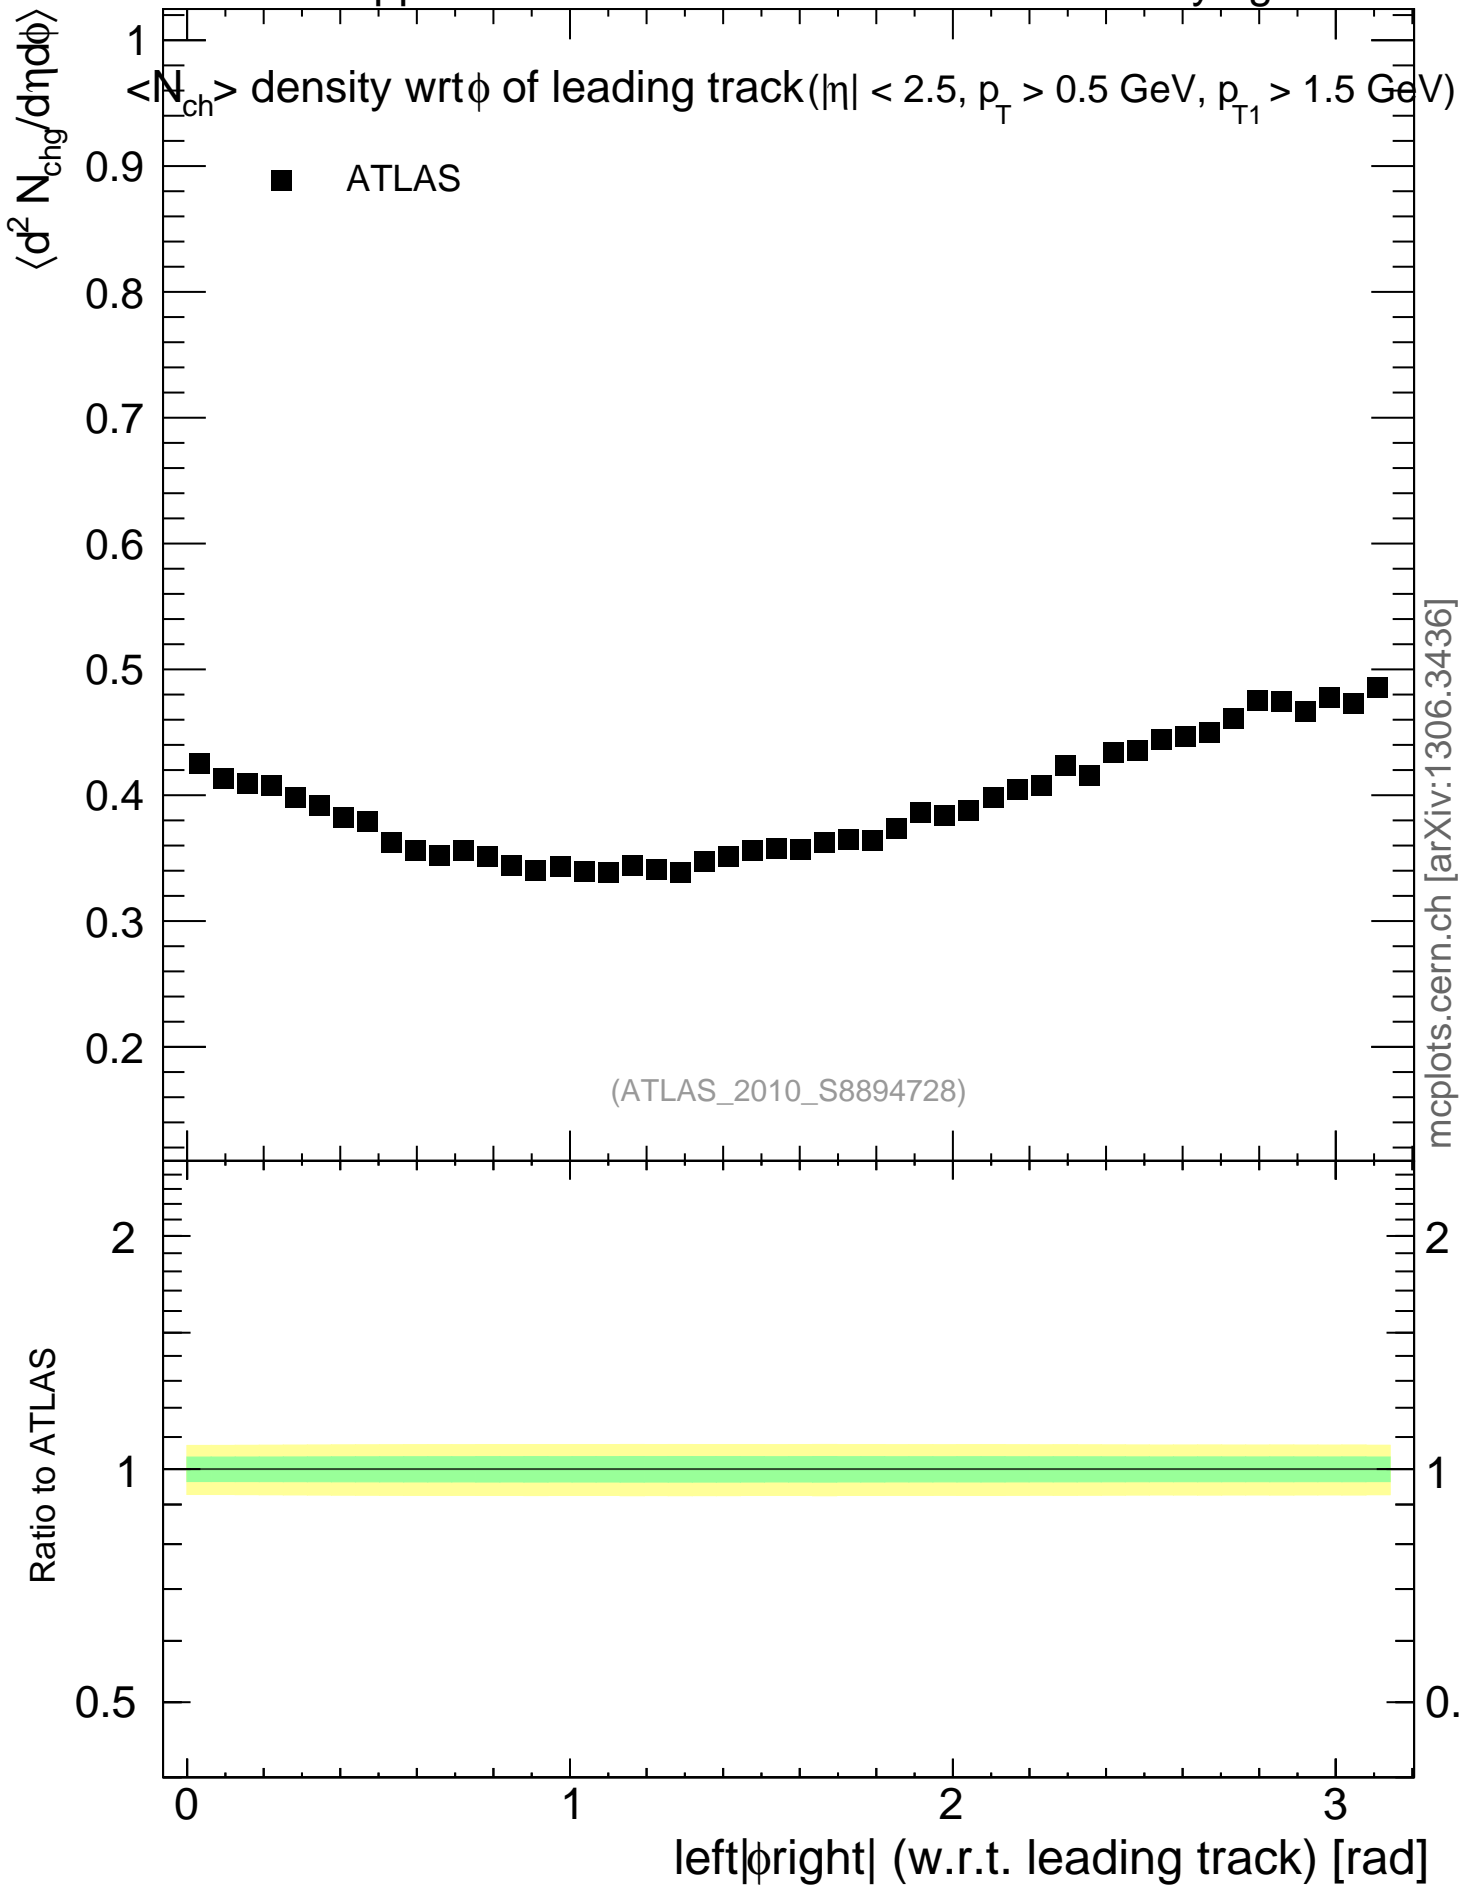

900 GeV pp

Underlying Event

mcplots.cern.ch [arXiv:1306.3436]