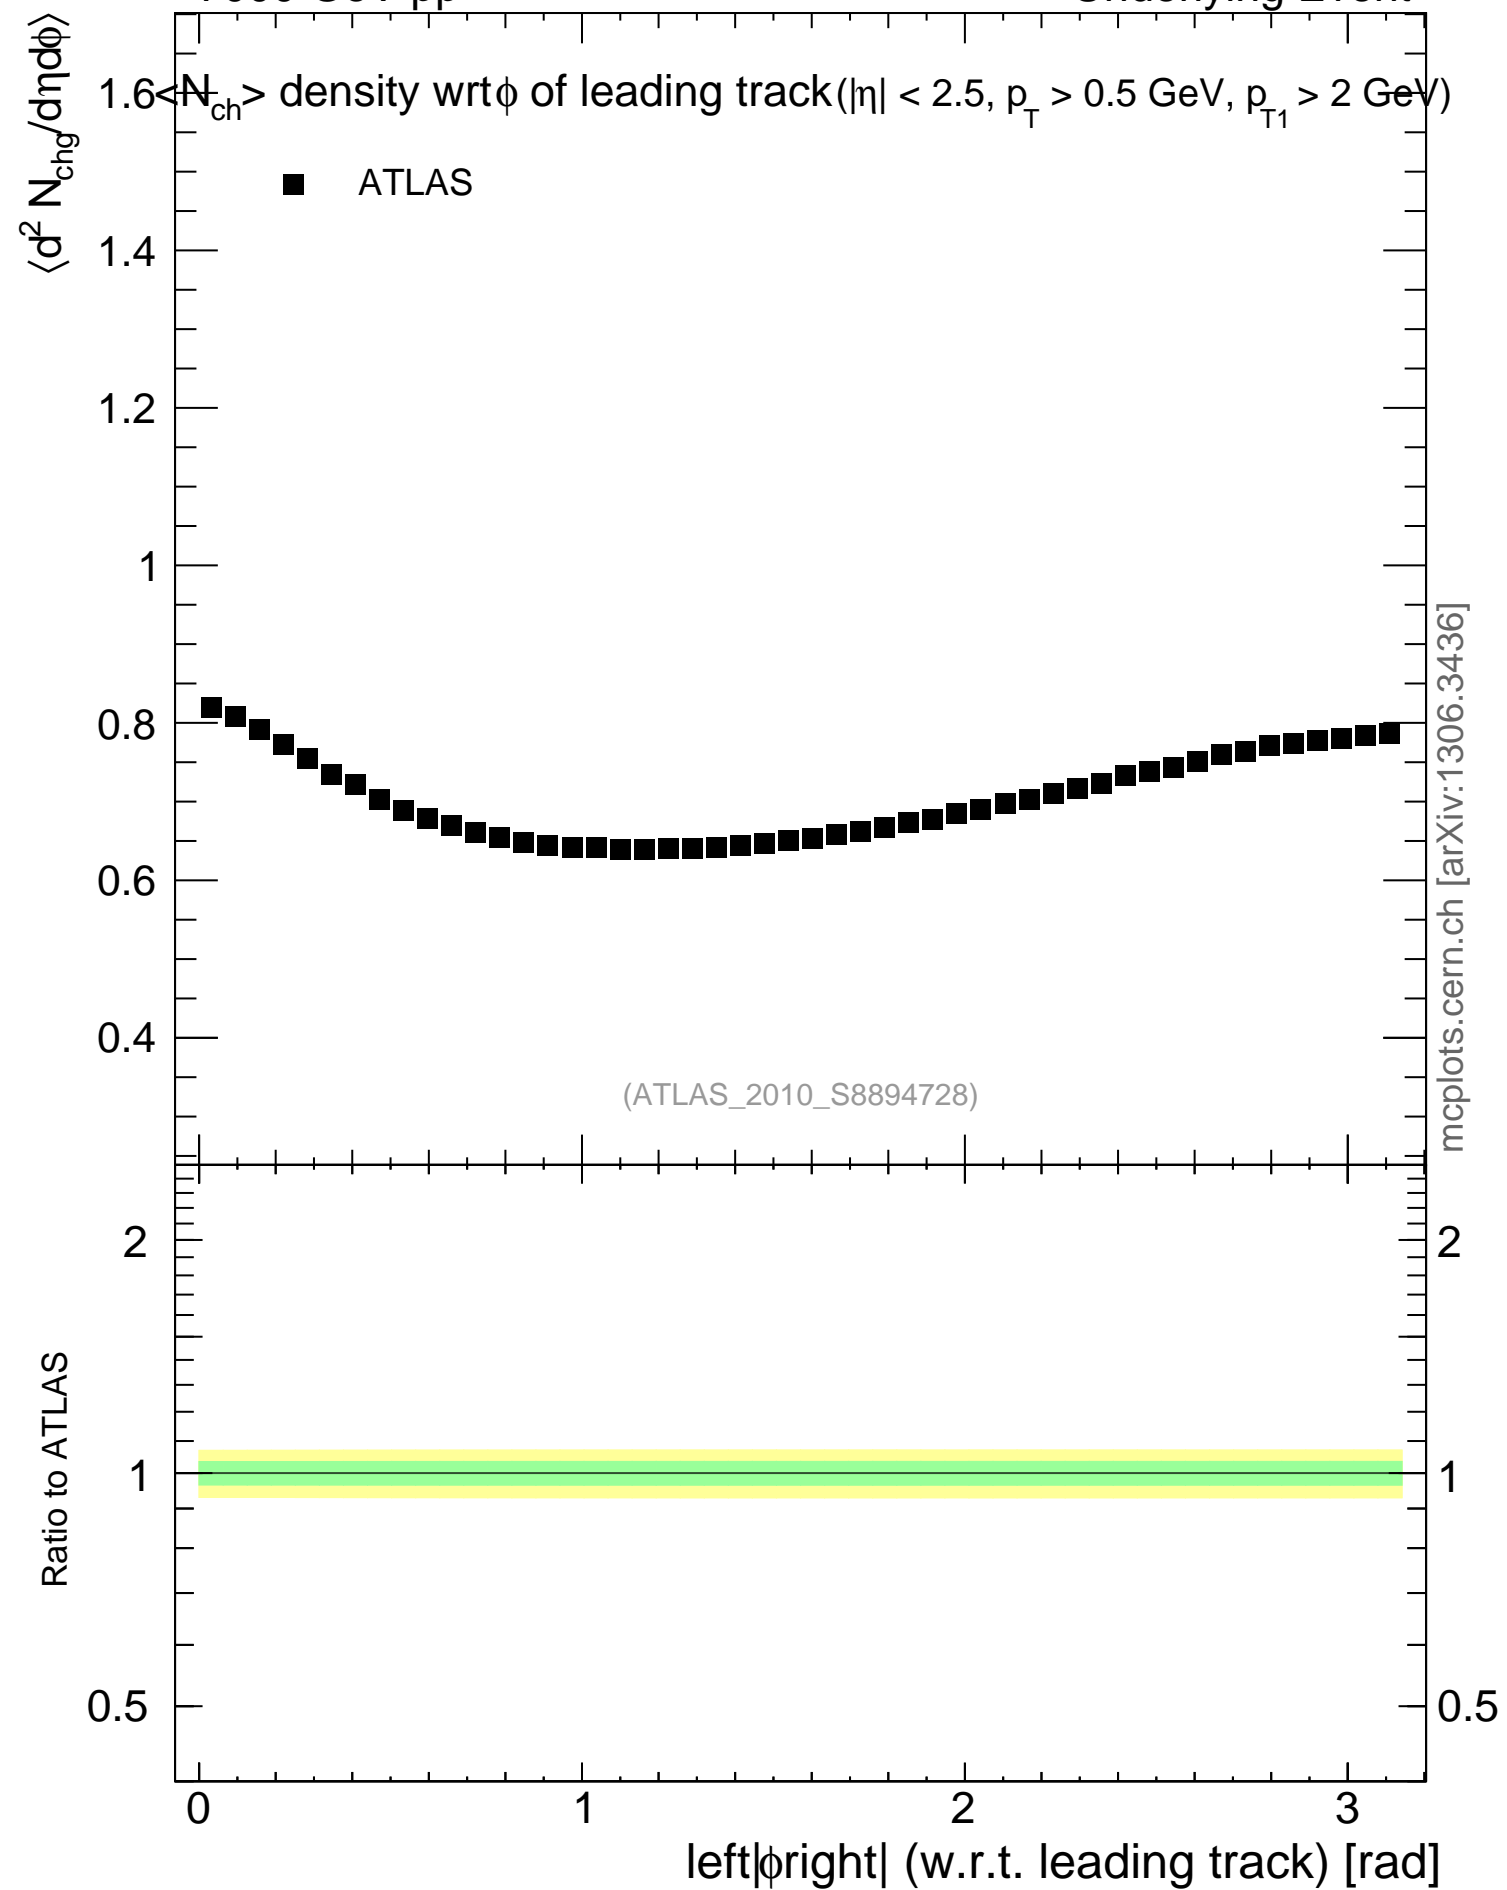

7000 GeV pp

Underlying Event

mcplots.cern.ch [arXiv:1306.3436]