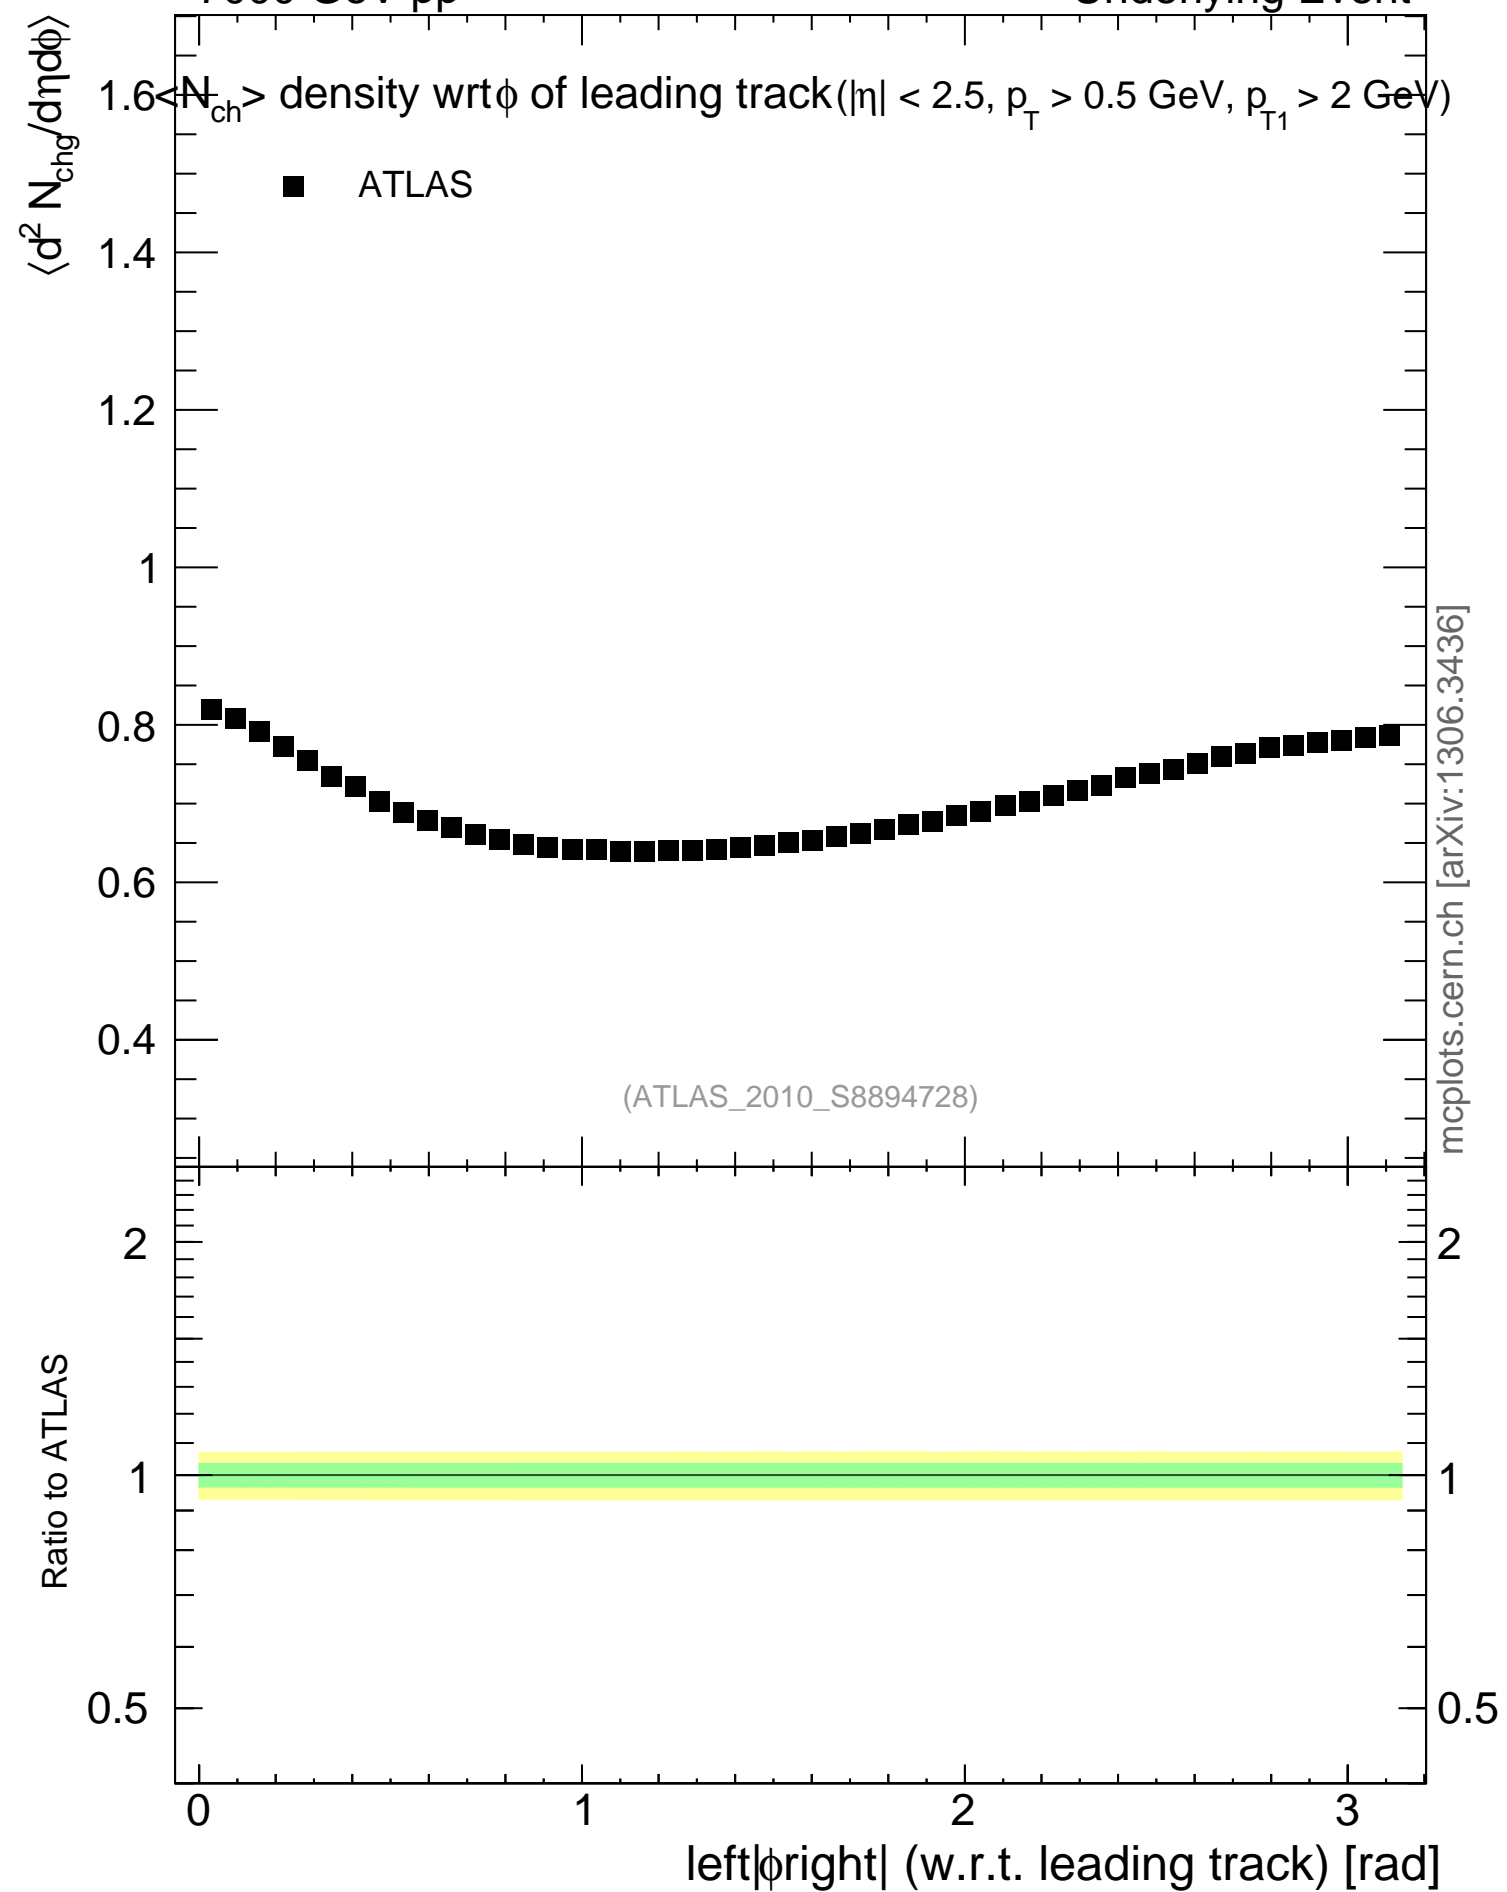

7000 GeV pp

Underlying Event

mcplots.cern.ch [arXiv:1306.3436]