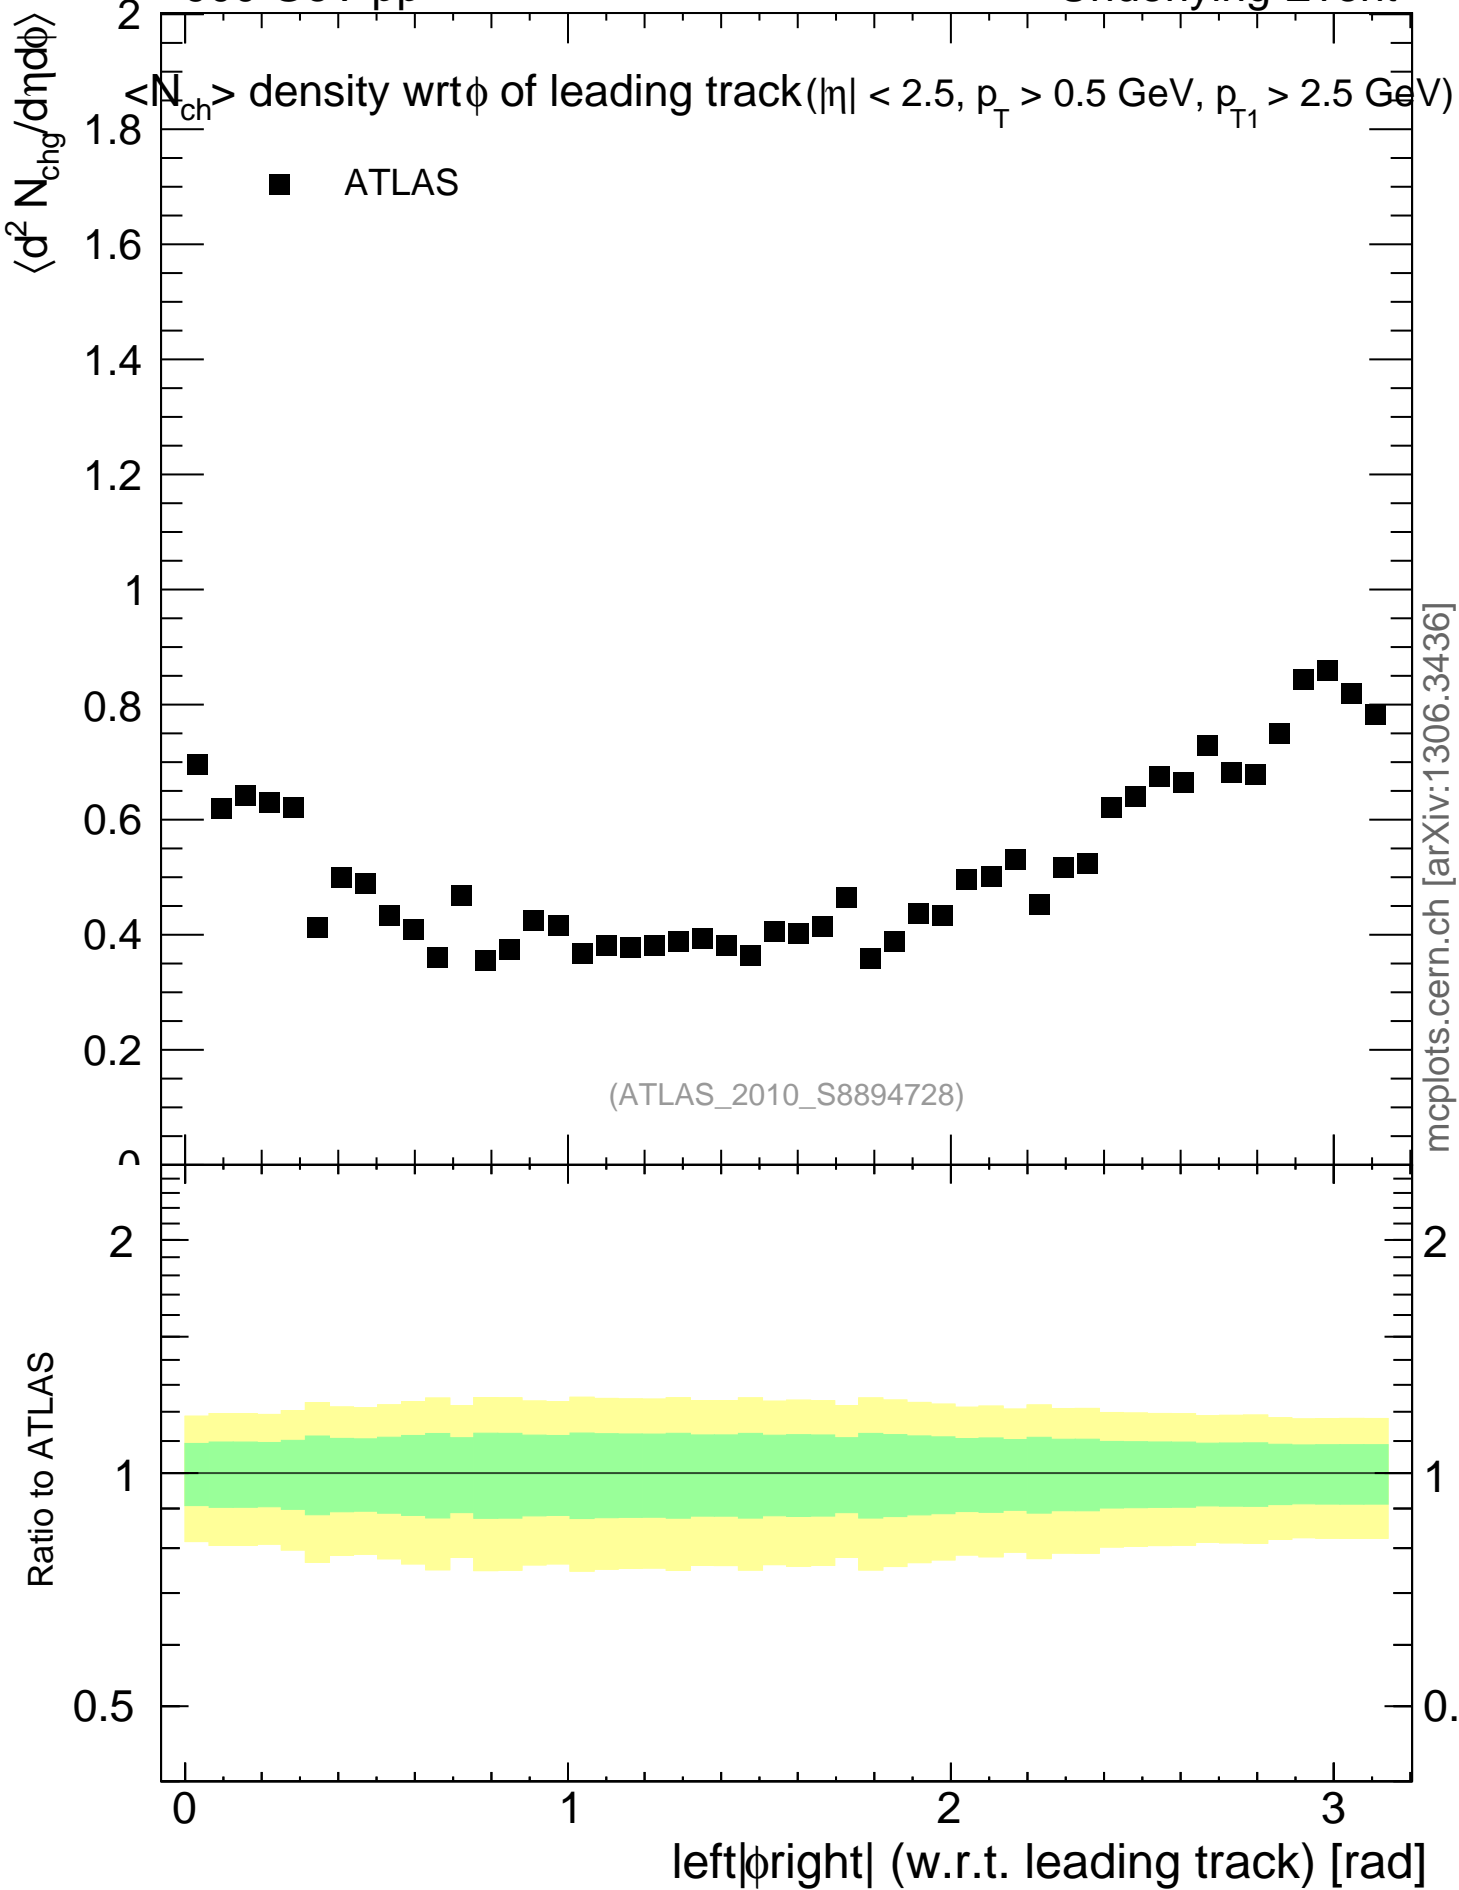

900 GeV pp

Underlying Event

mcplots.cern.ch [arXiv:1306.3436]