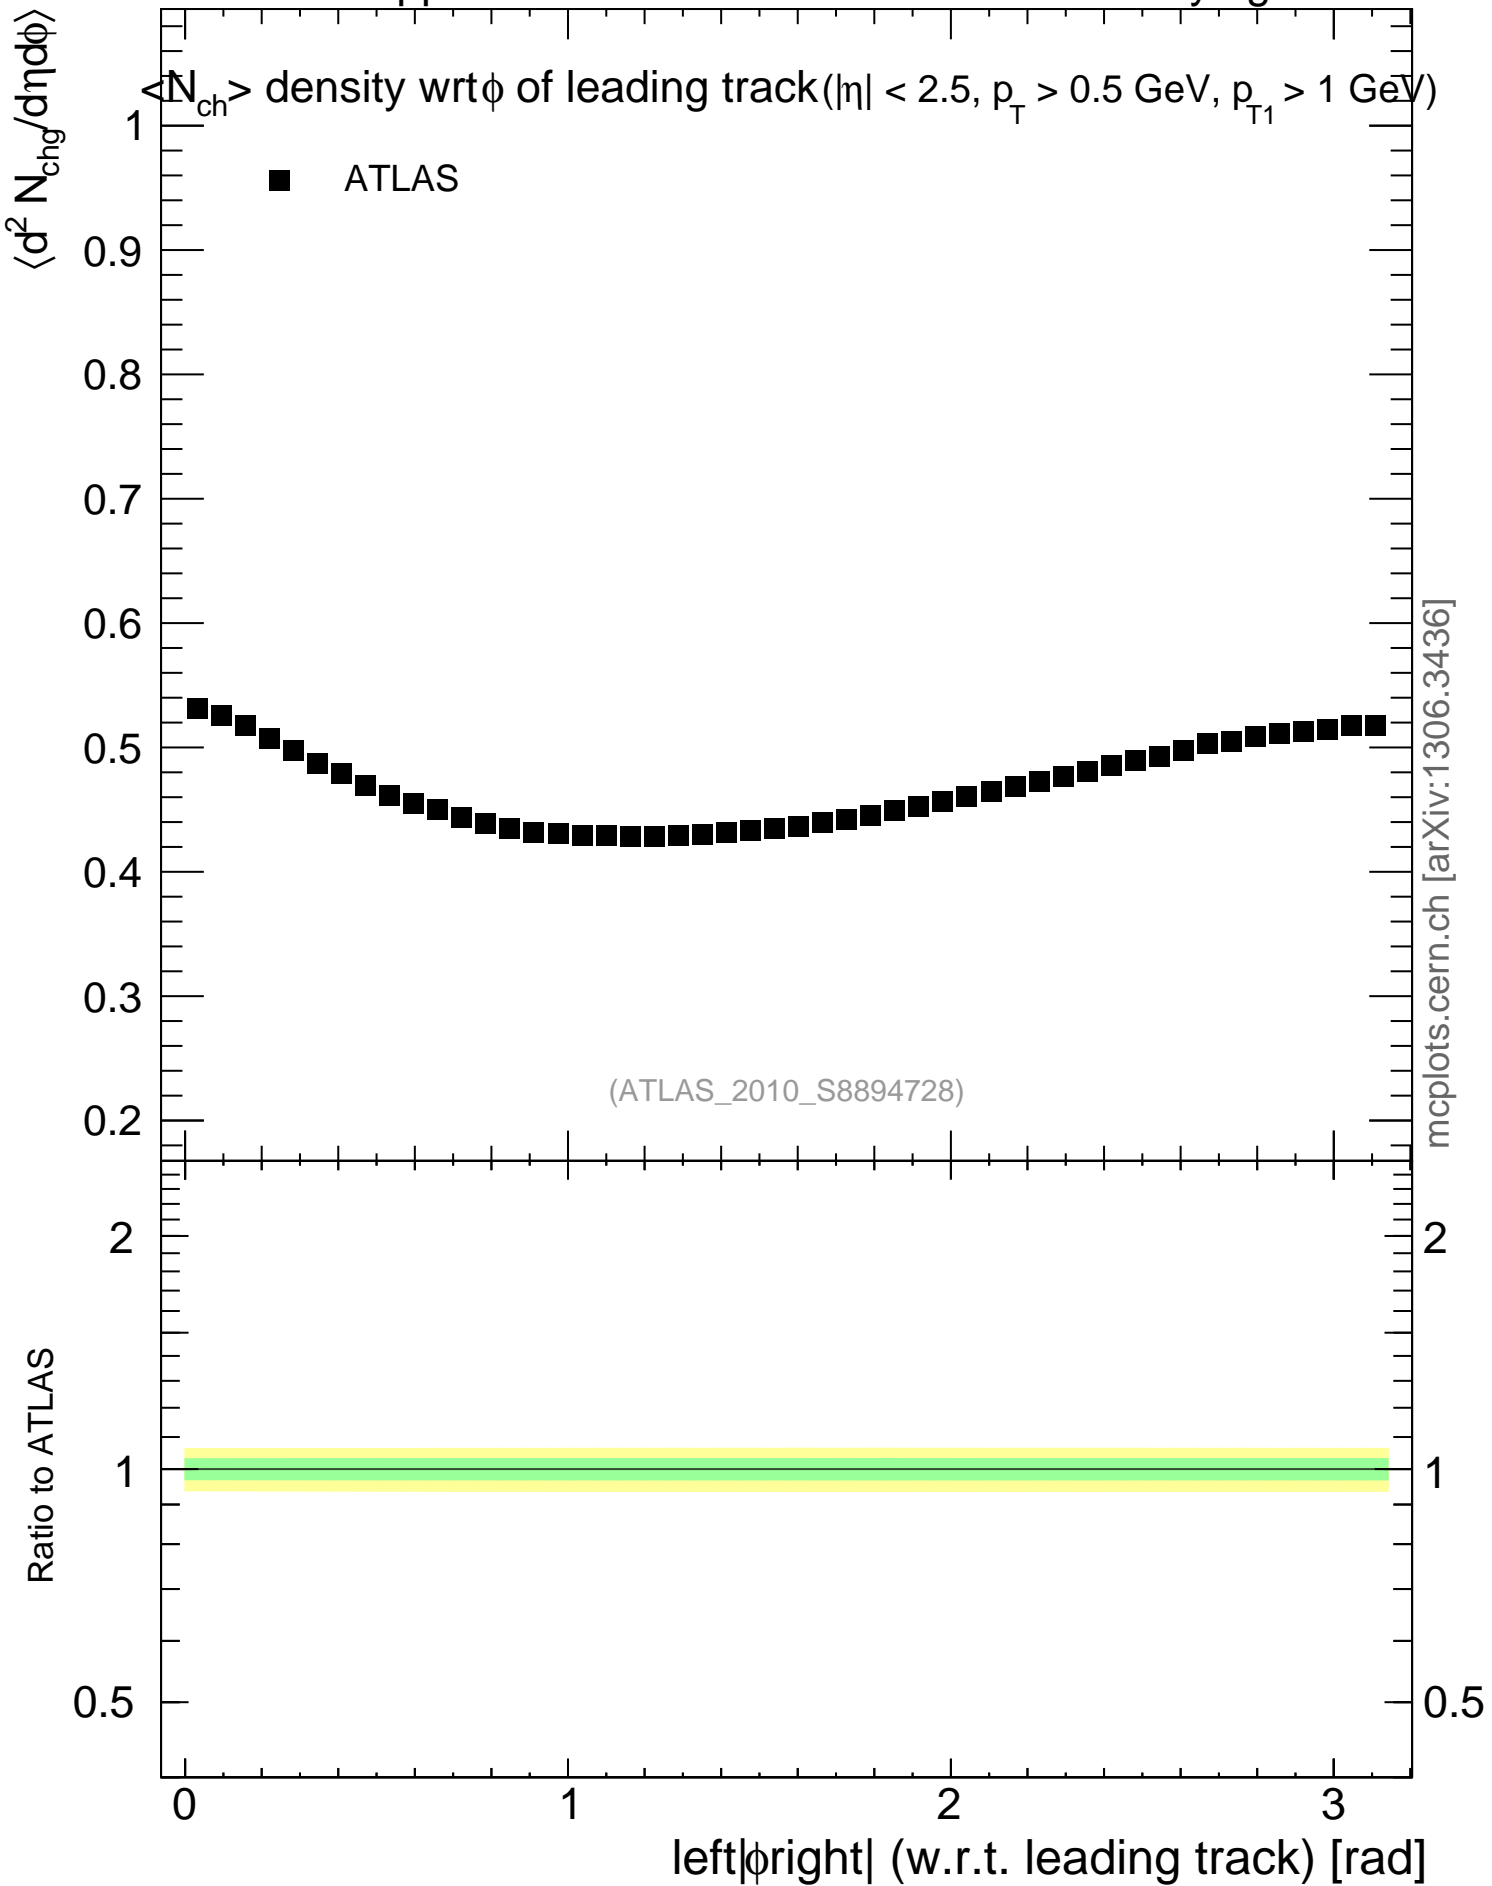

7000 GeV pp

Underlying Event

mcplots.cern.ch [arXiv:1306.3436]