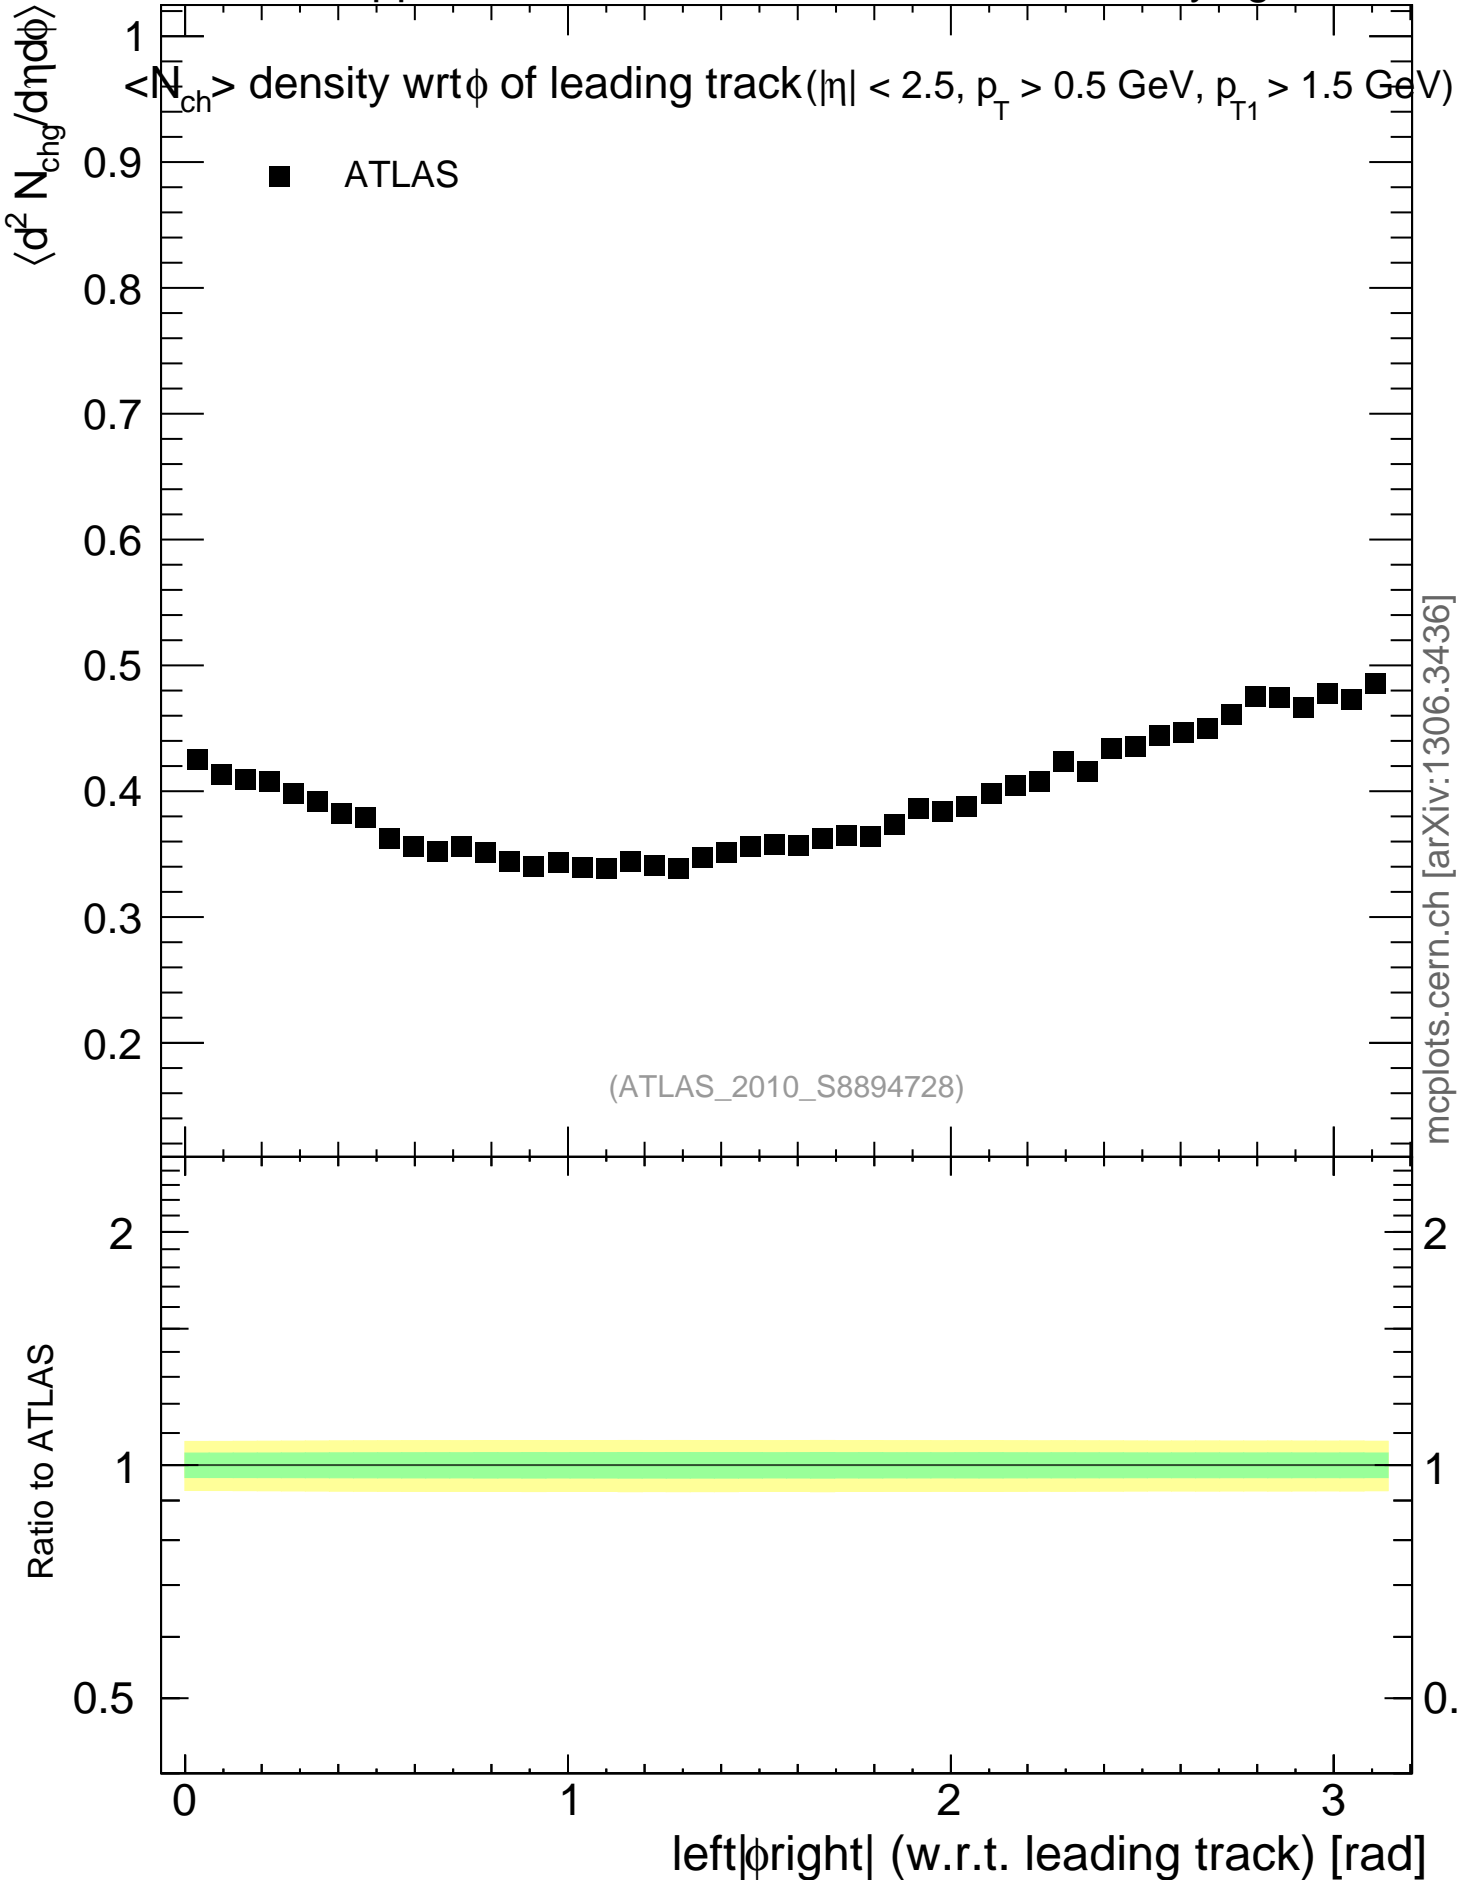

900 GeV pp

Underlying Event

mcplots.cern.ch [arXiv:1306.3436]