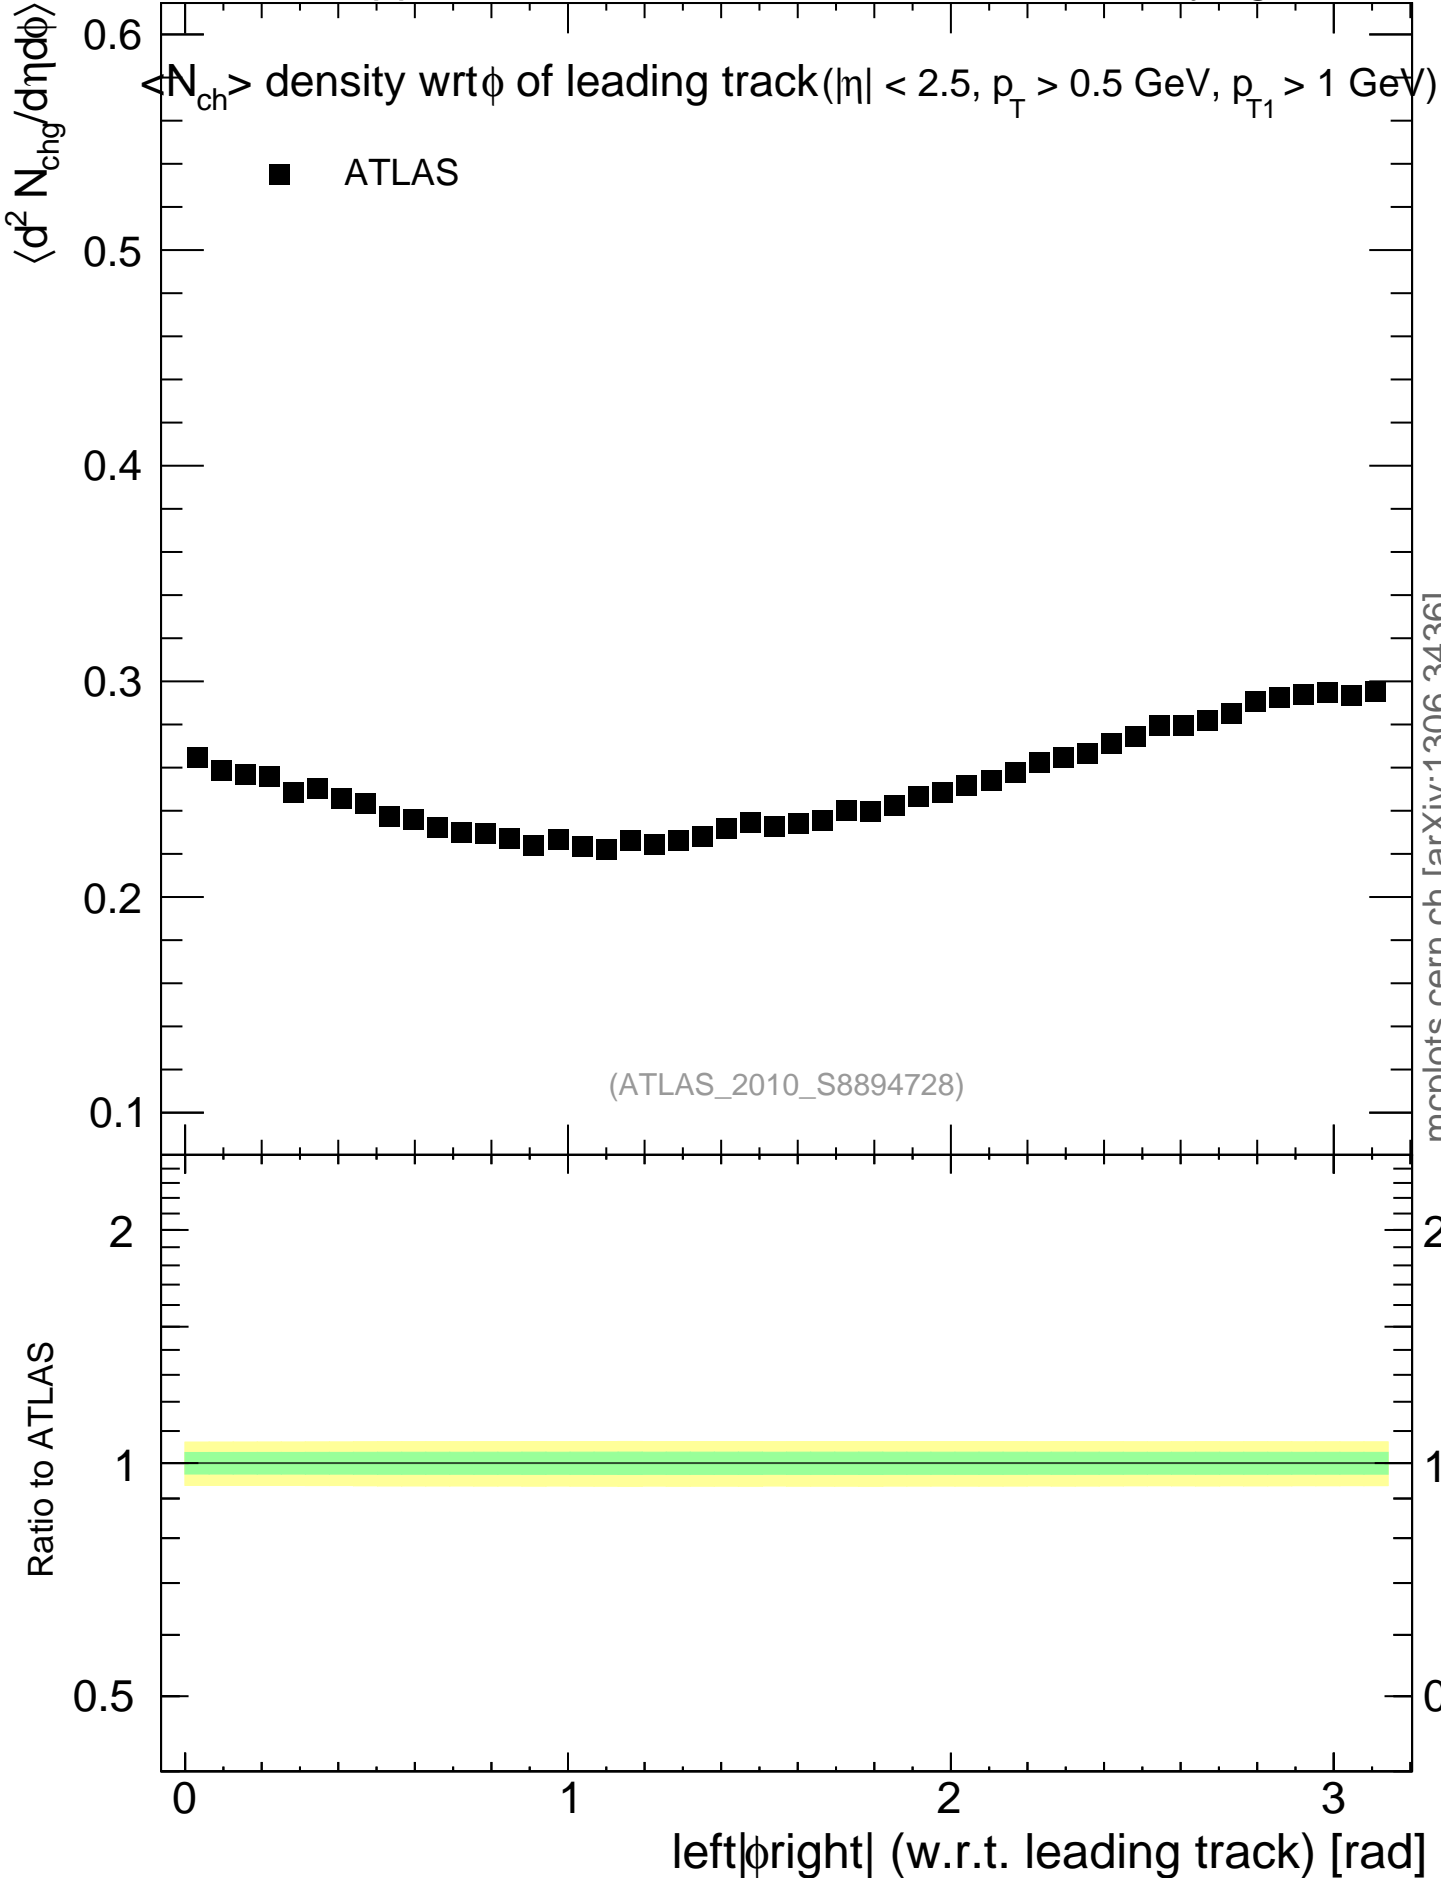

900 GeV pp

Underlying Event

mcplots.cern.ch [arXiv:1306.3436]