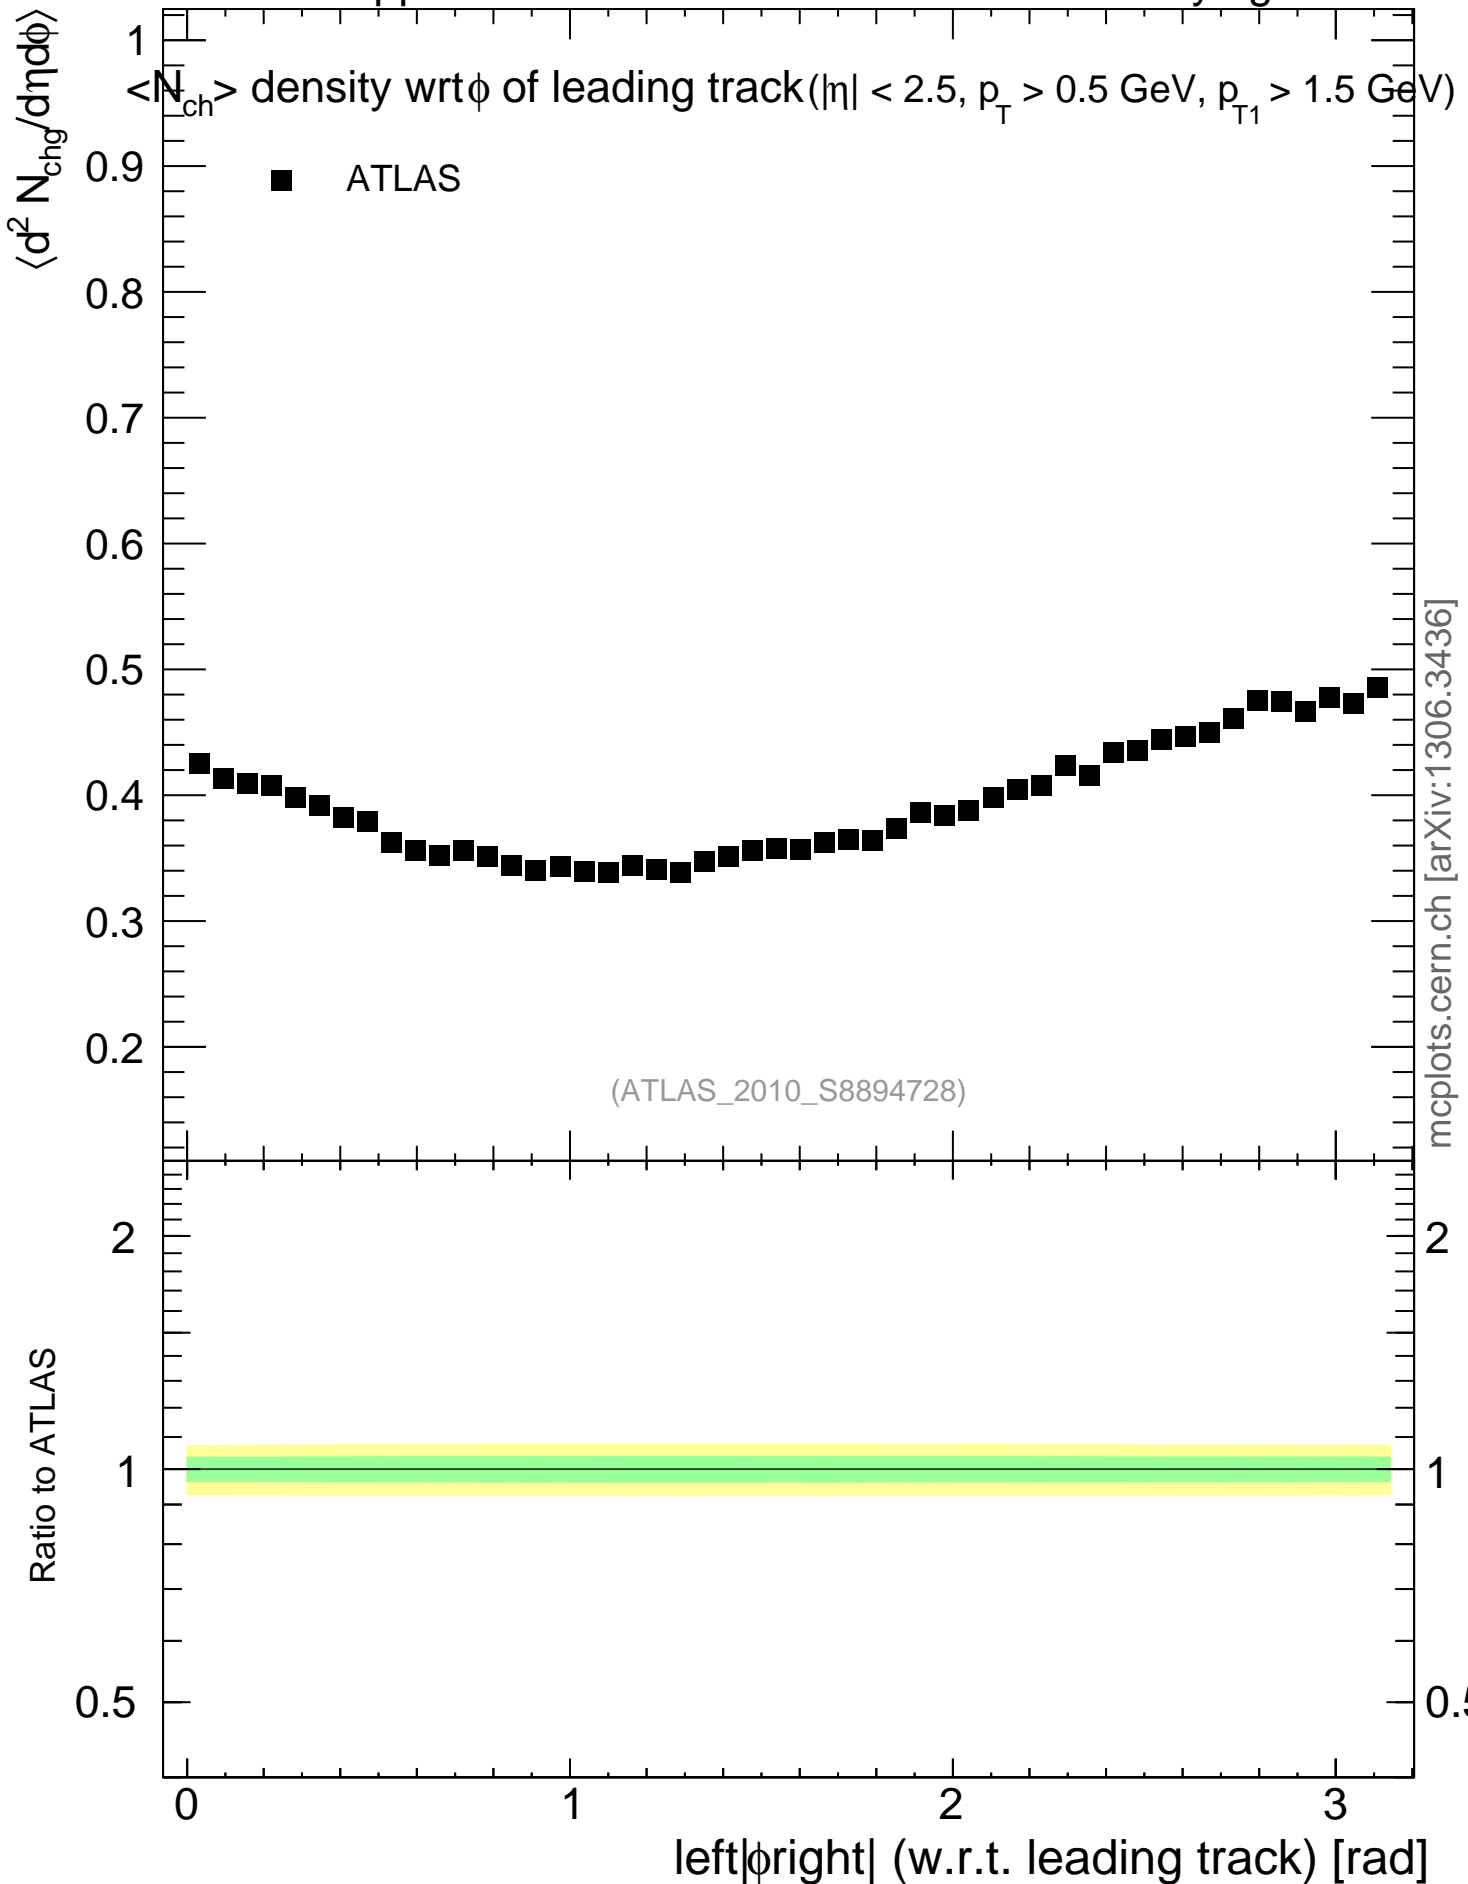

900 GeV pp

Underlying Event

mcplots.cern.ch [arXiv:1306.3436]