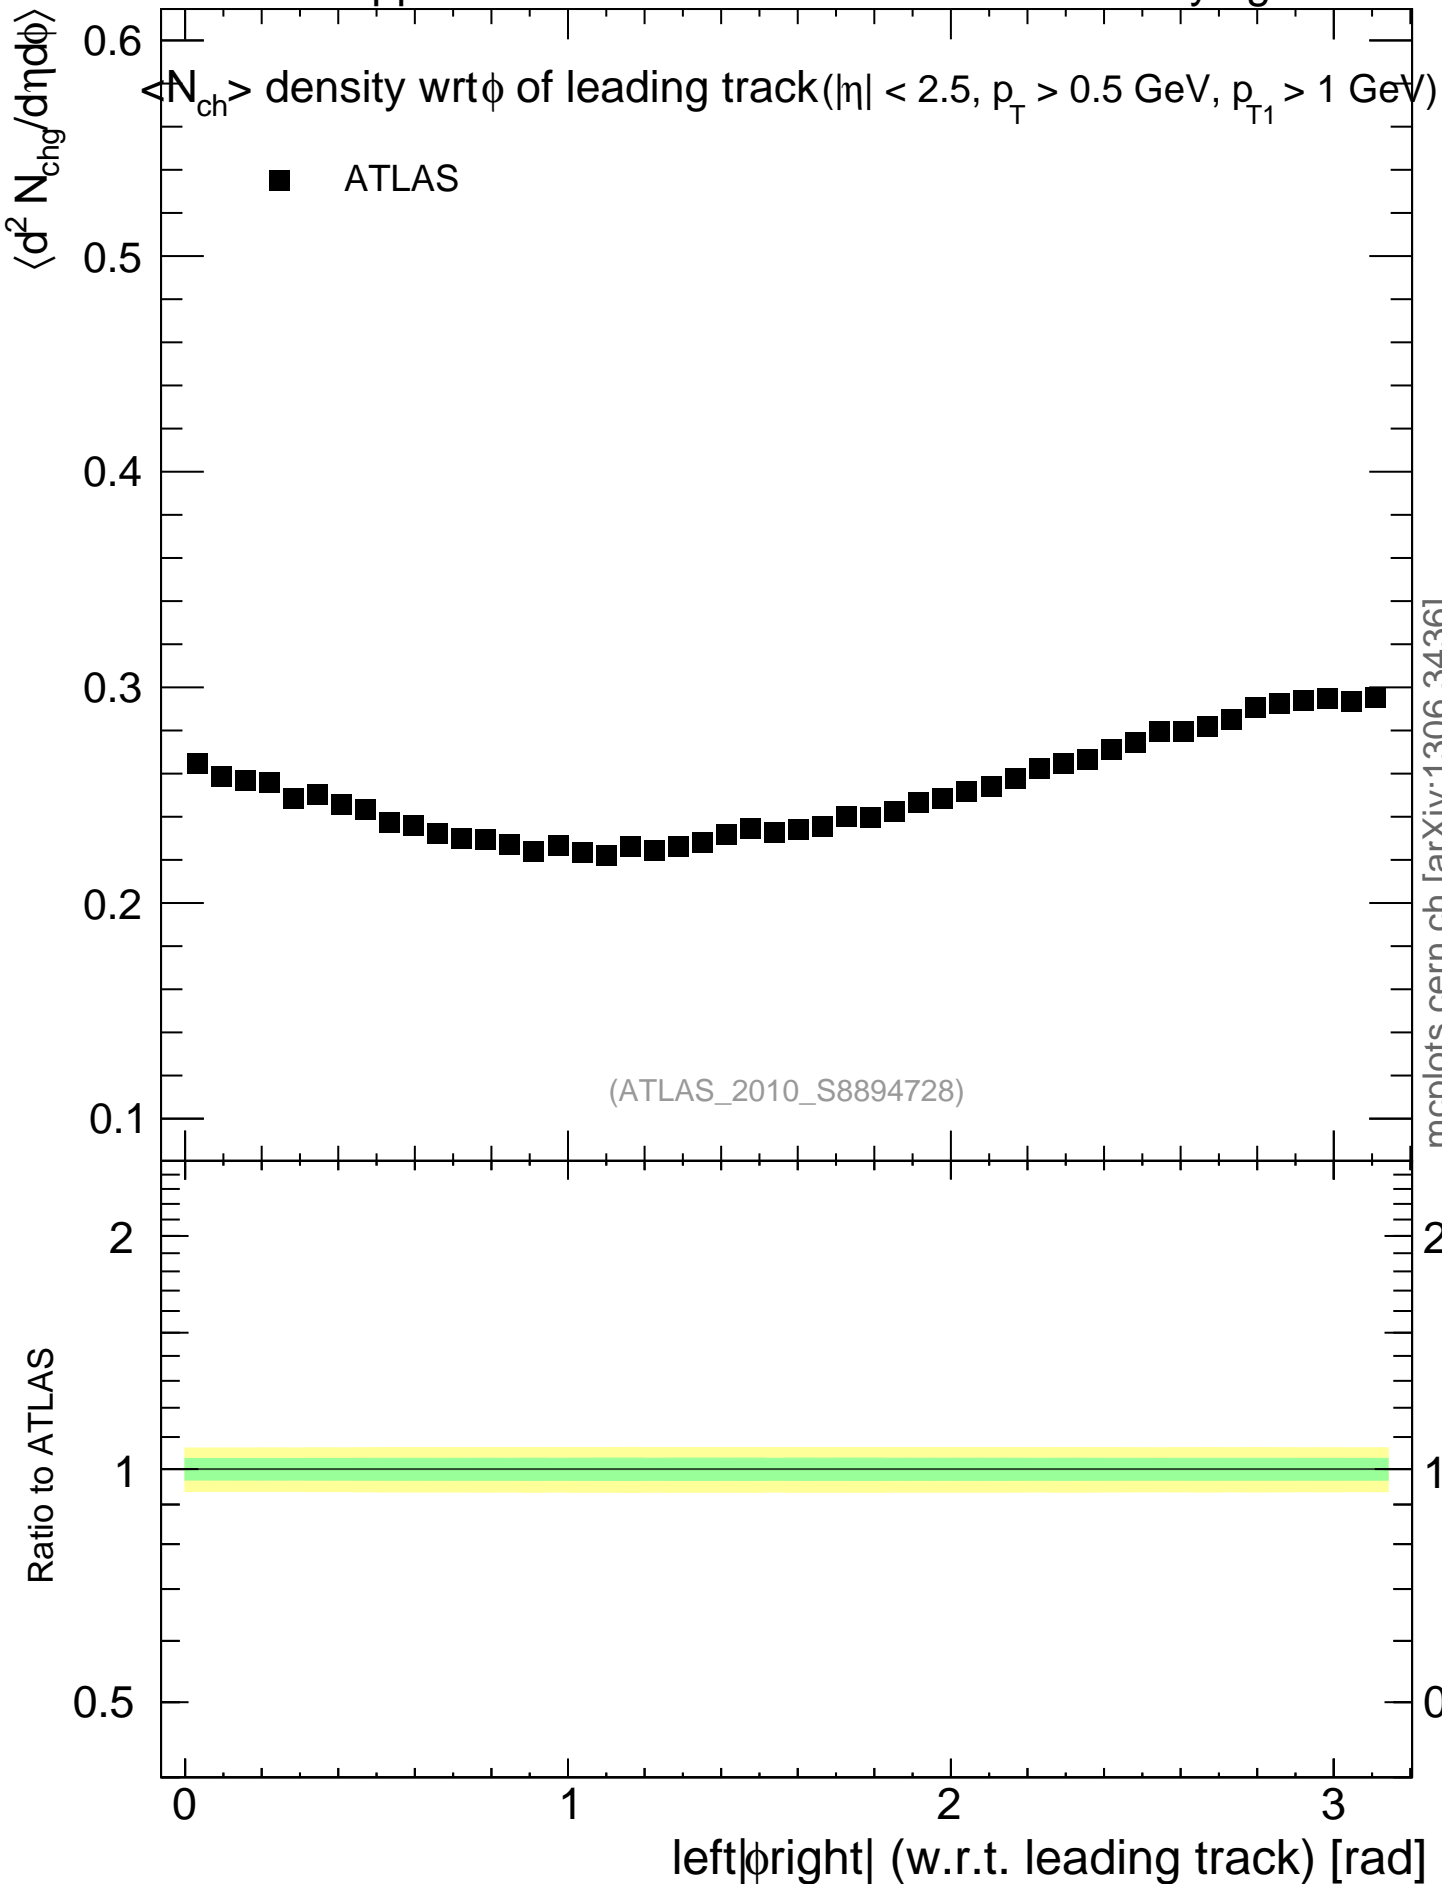

900 GeV pp

Underlying Event

mcplots.cern.ch [arXiv:1306.3436]