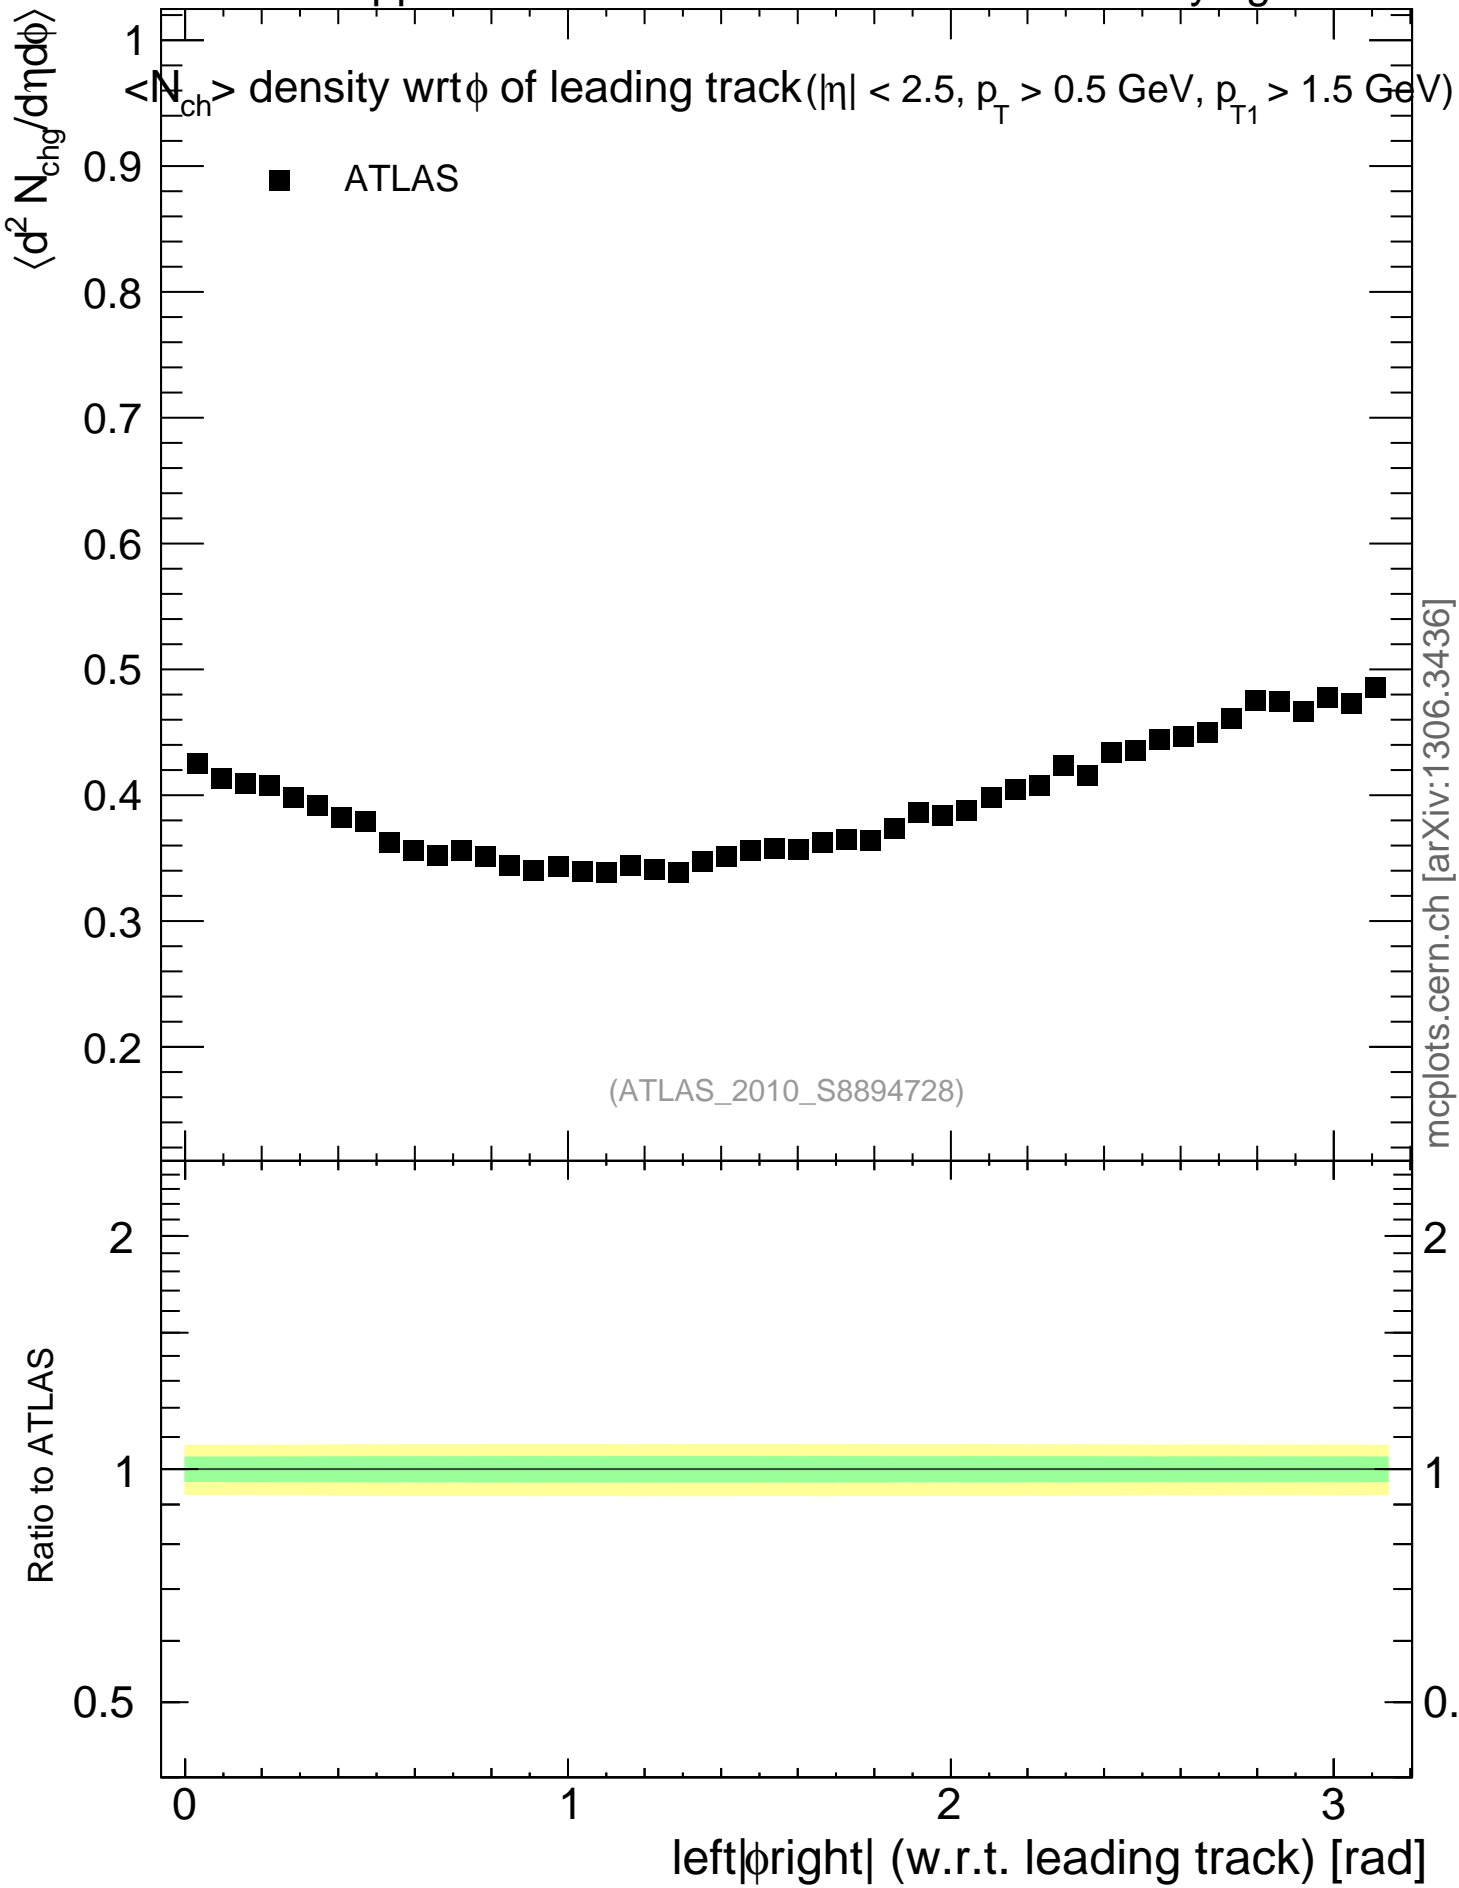

900 GeV pp

Underlying Event

mcplots.cern.ch [arXiv:1306.3436]