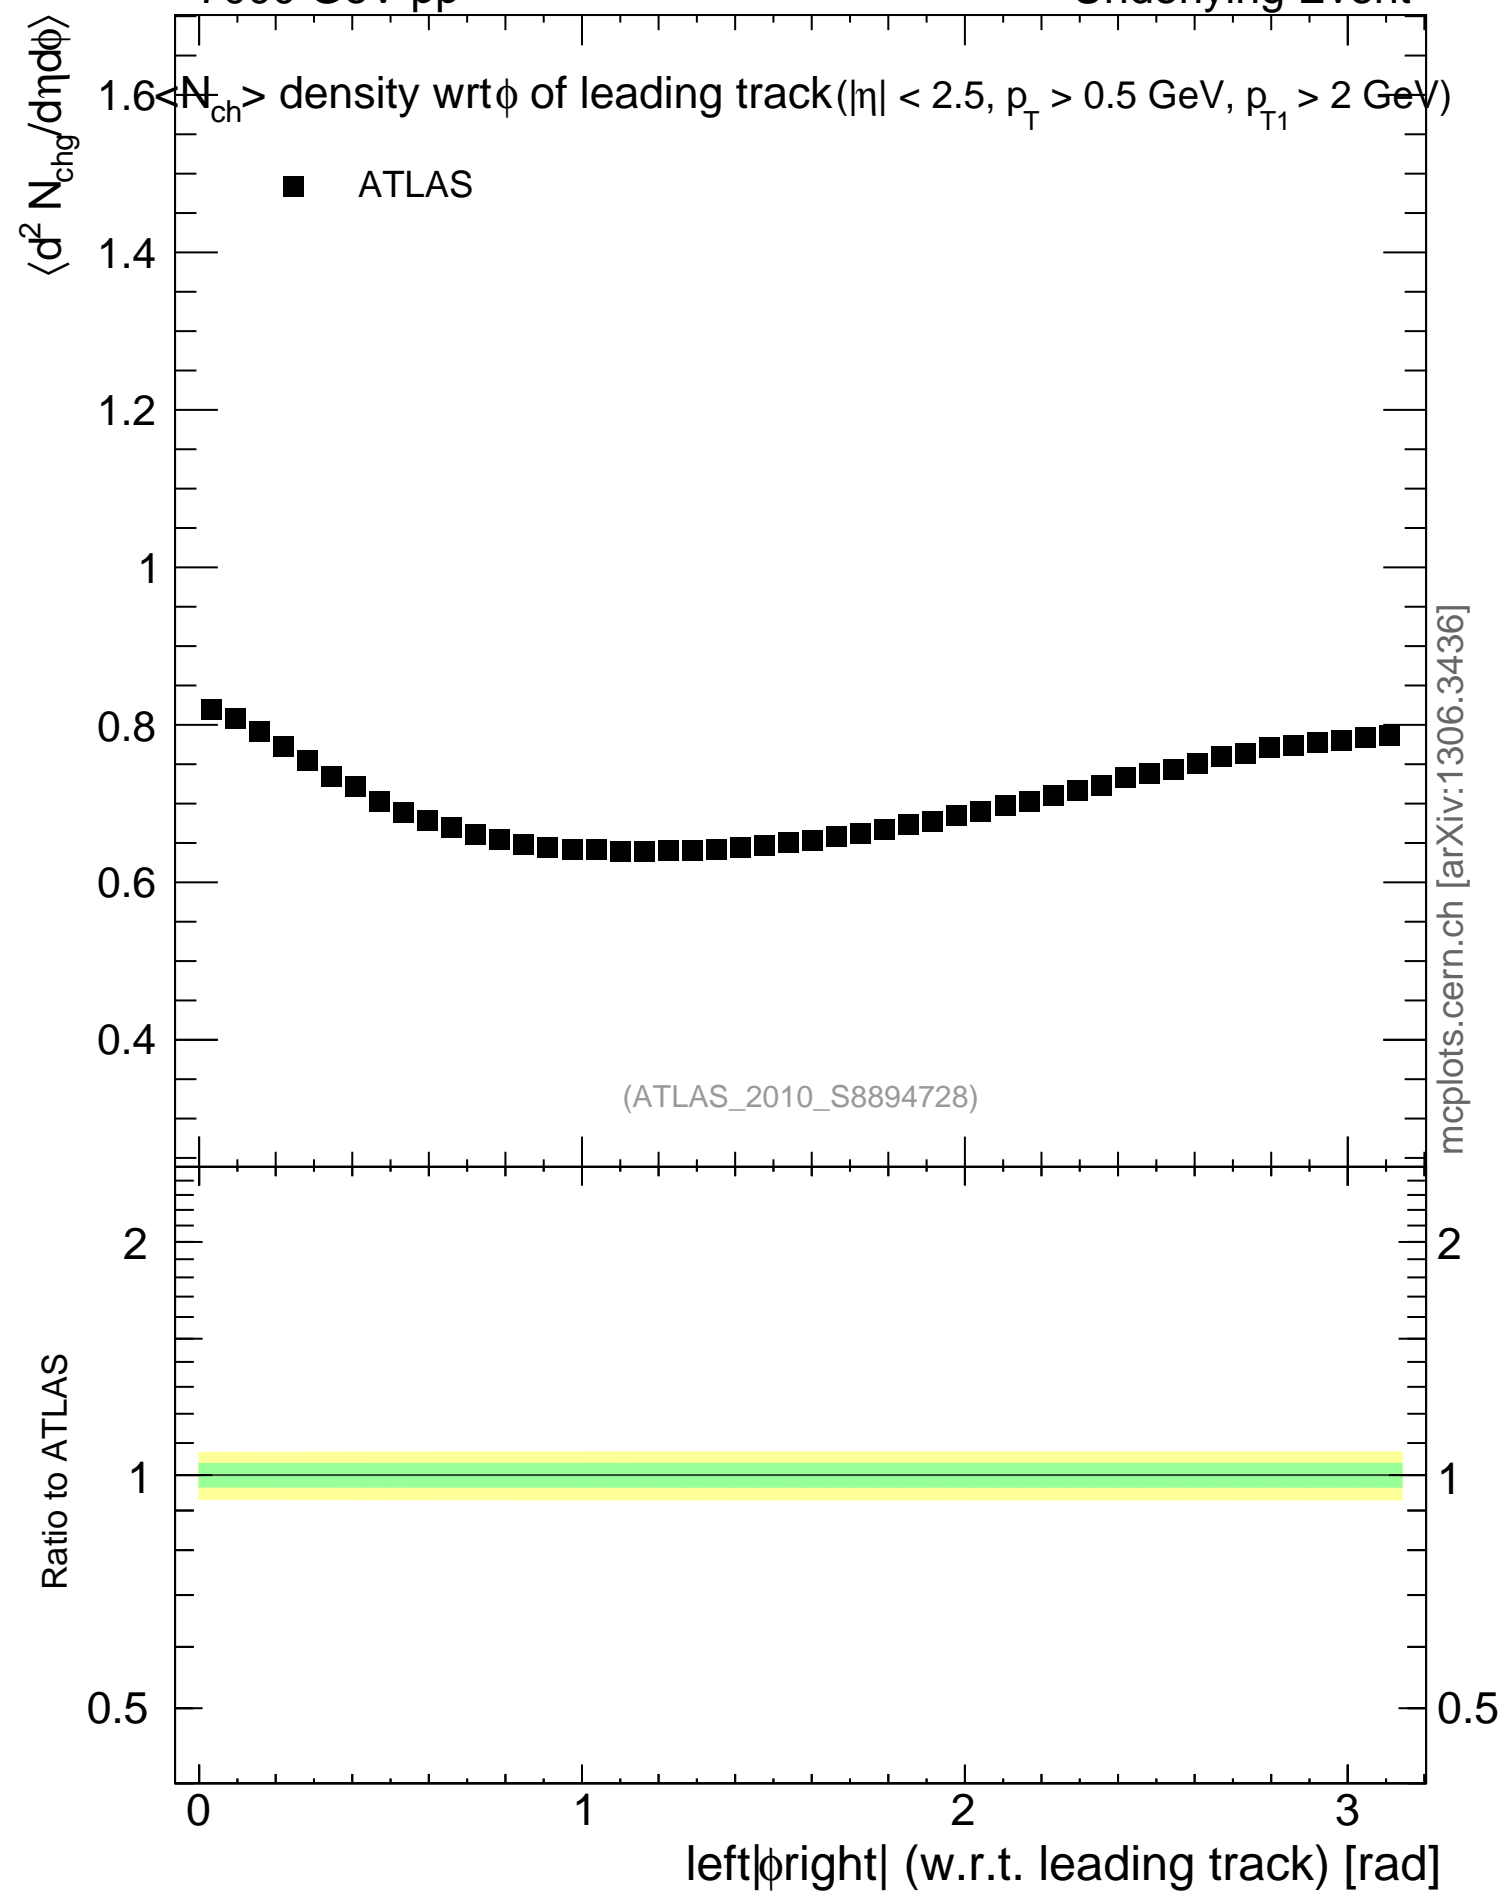

7000 GeV pp

Underlying Event

mcplots.cern.ch [arXiv:1306.3436]