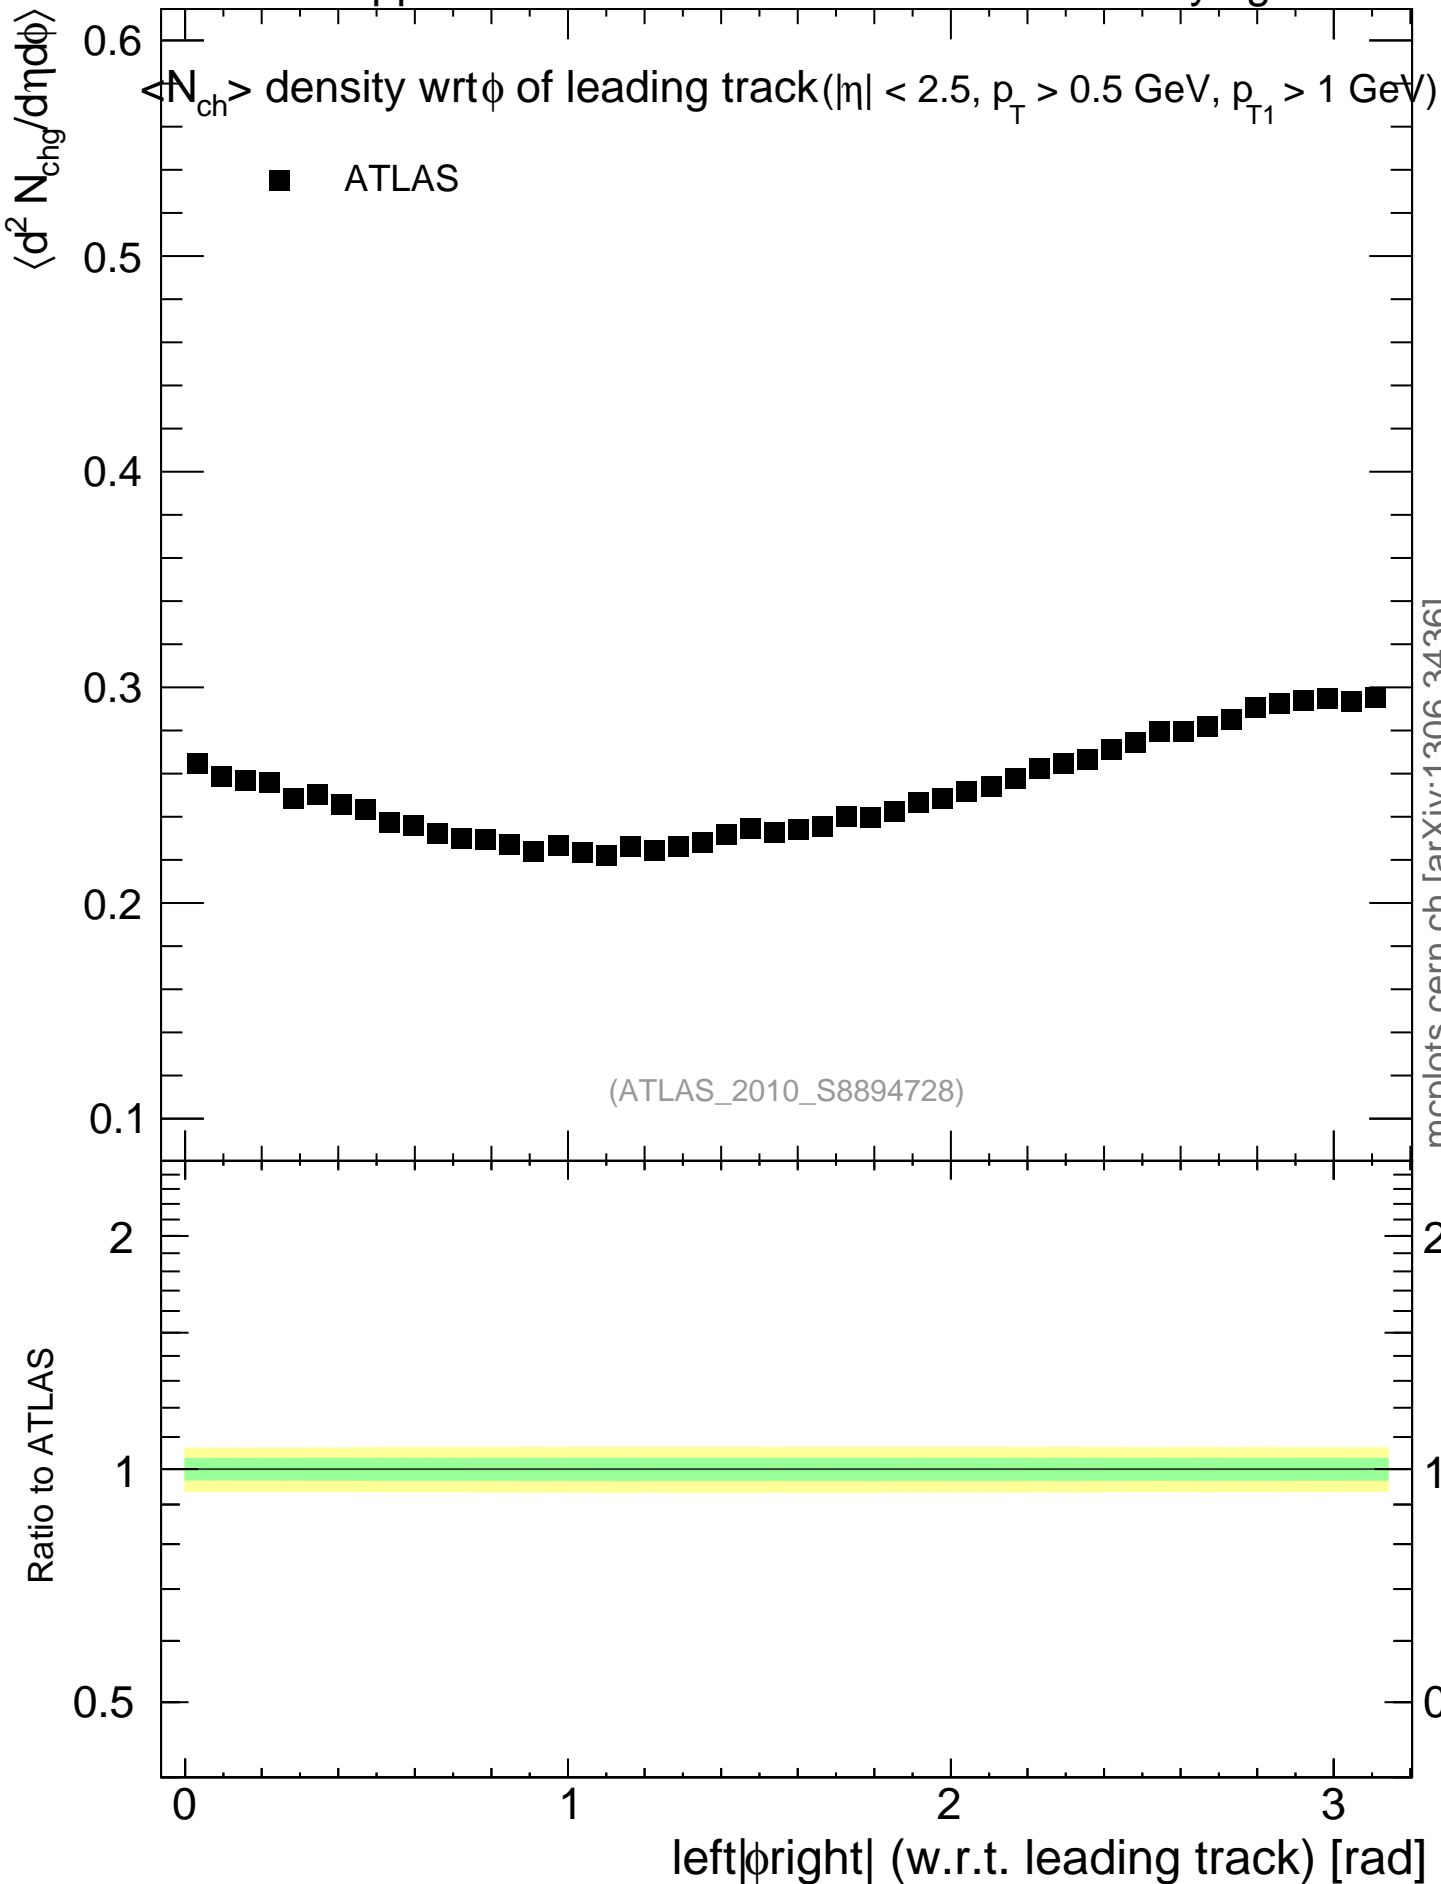

900 GeV pp

Underlying Event

mcplots.cern.ch [arXiv:1306.3436]