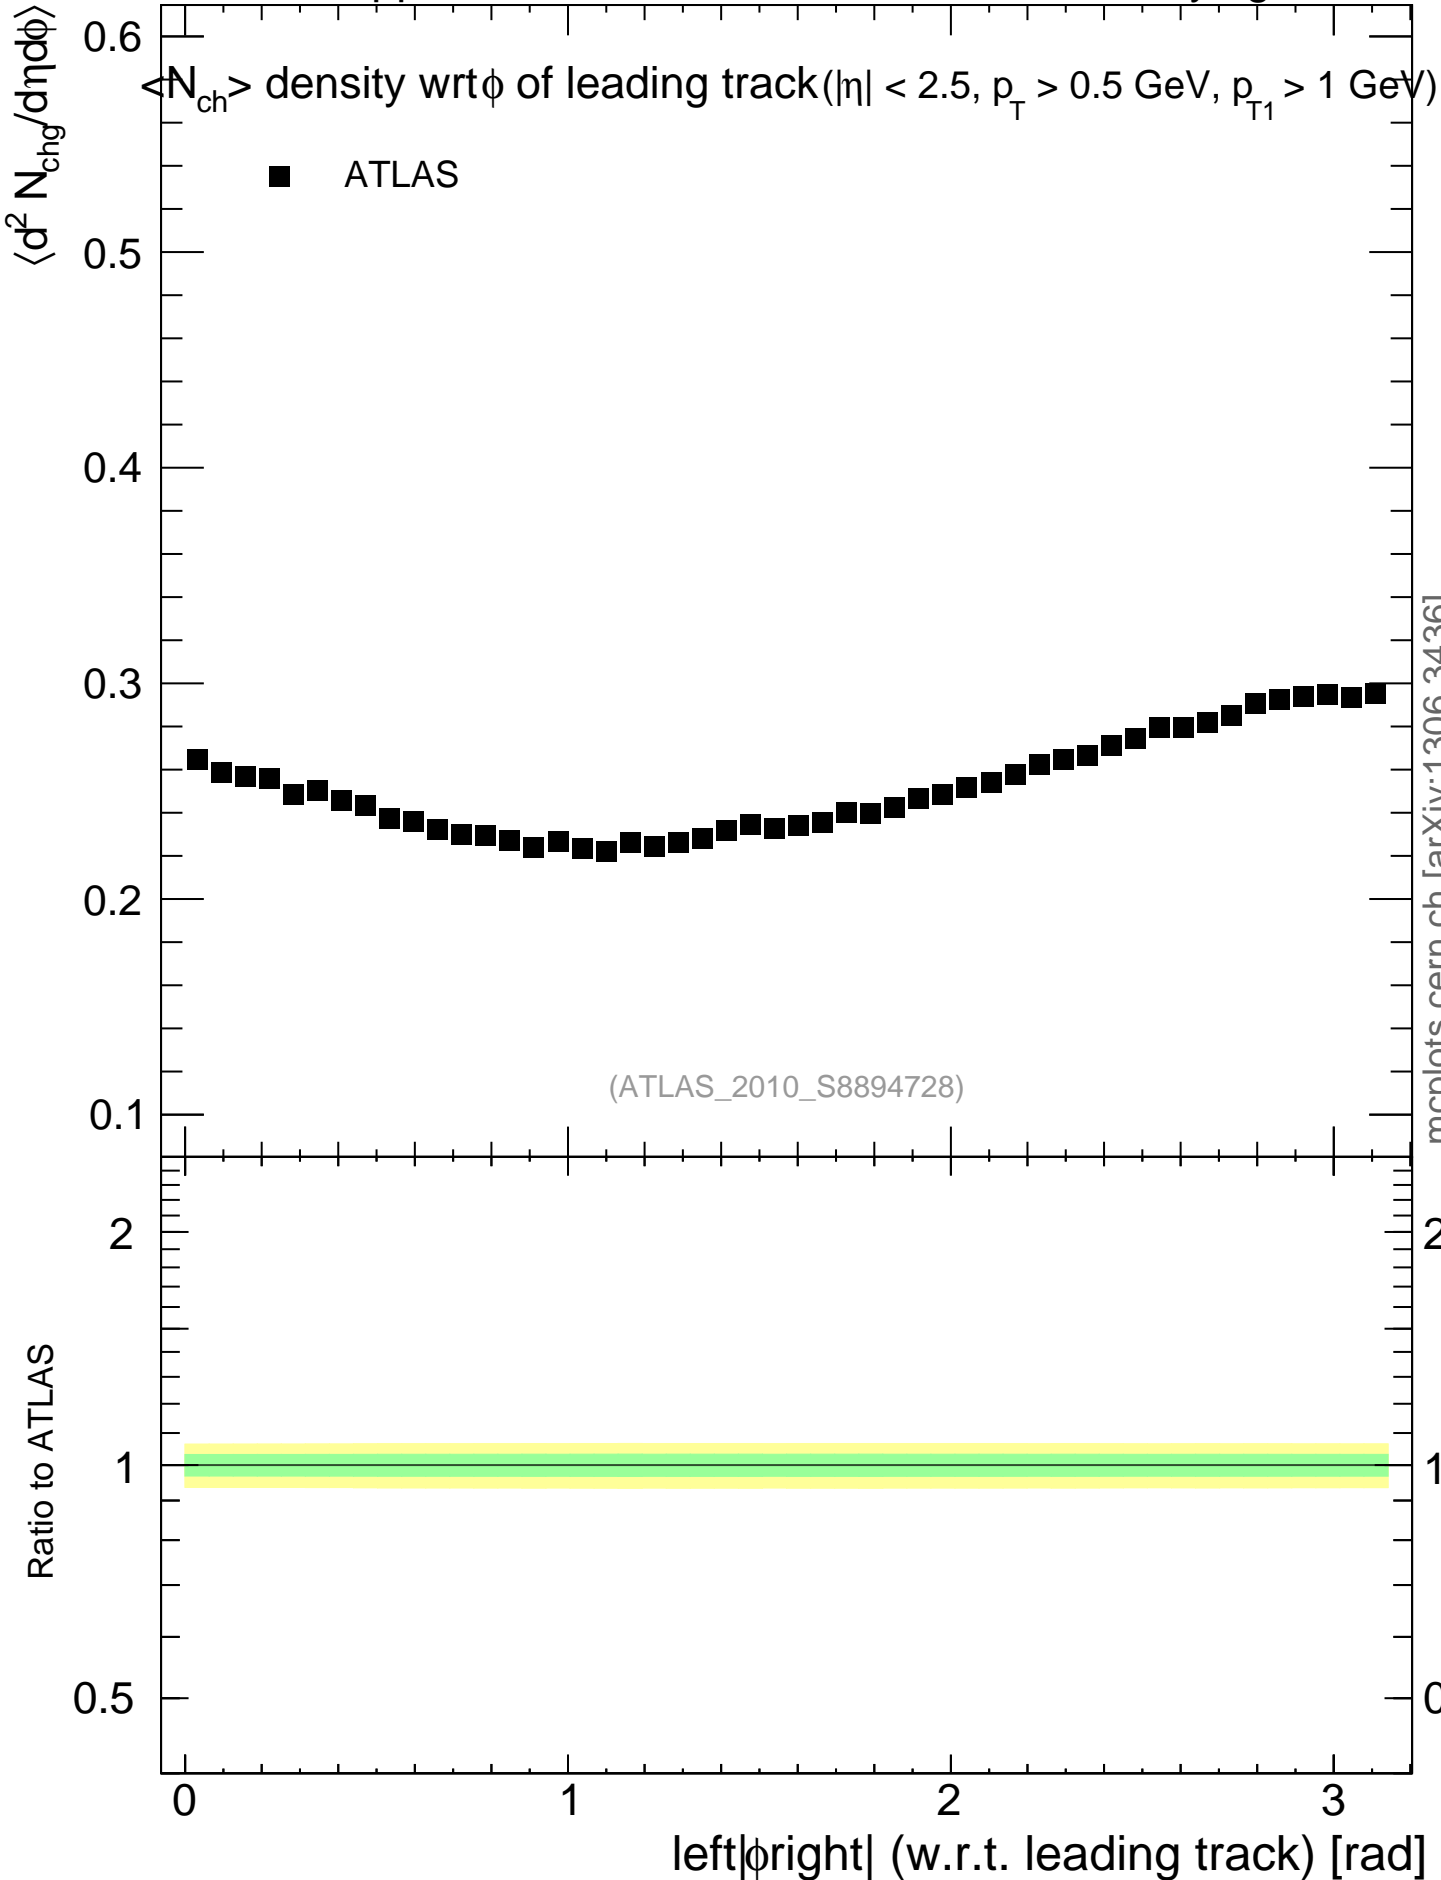

900 GeV pp

Underlying Event

mcplots.cern.ch [arXiv:1306.3436]