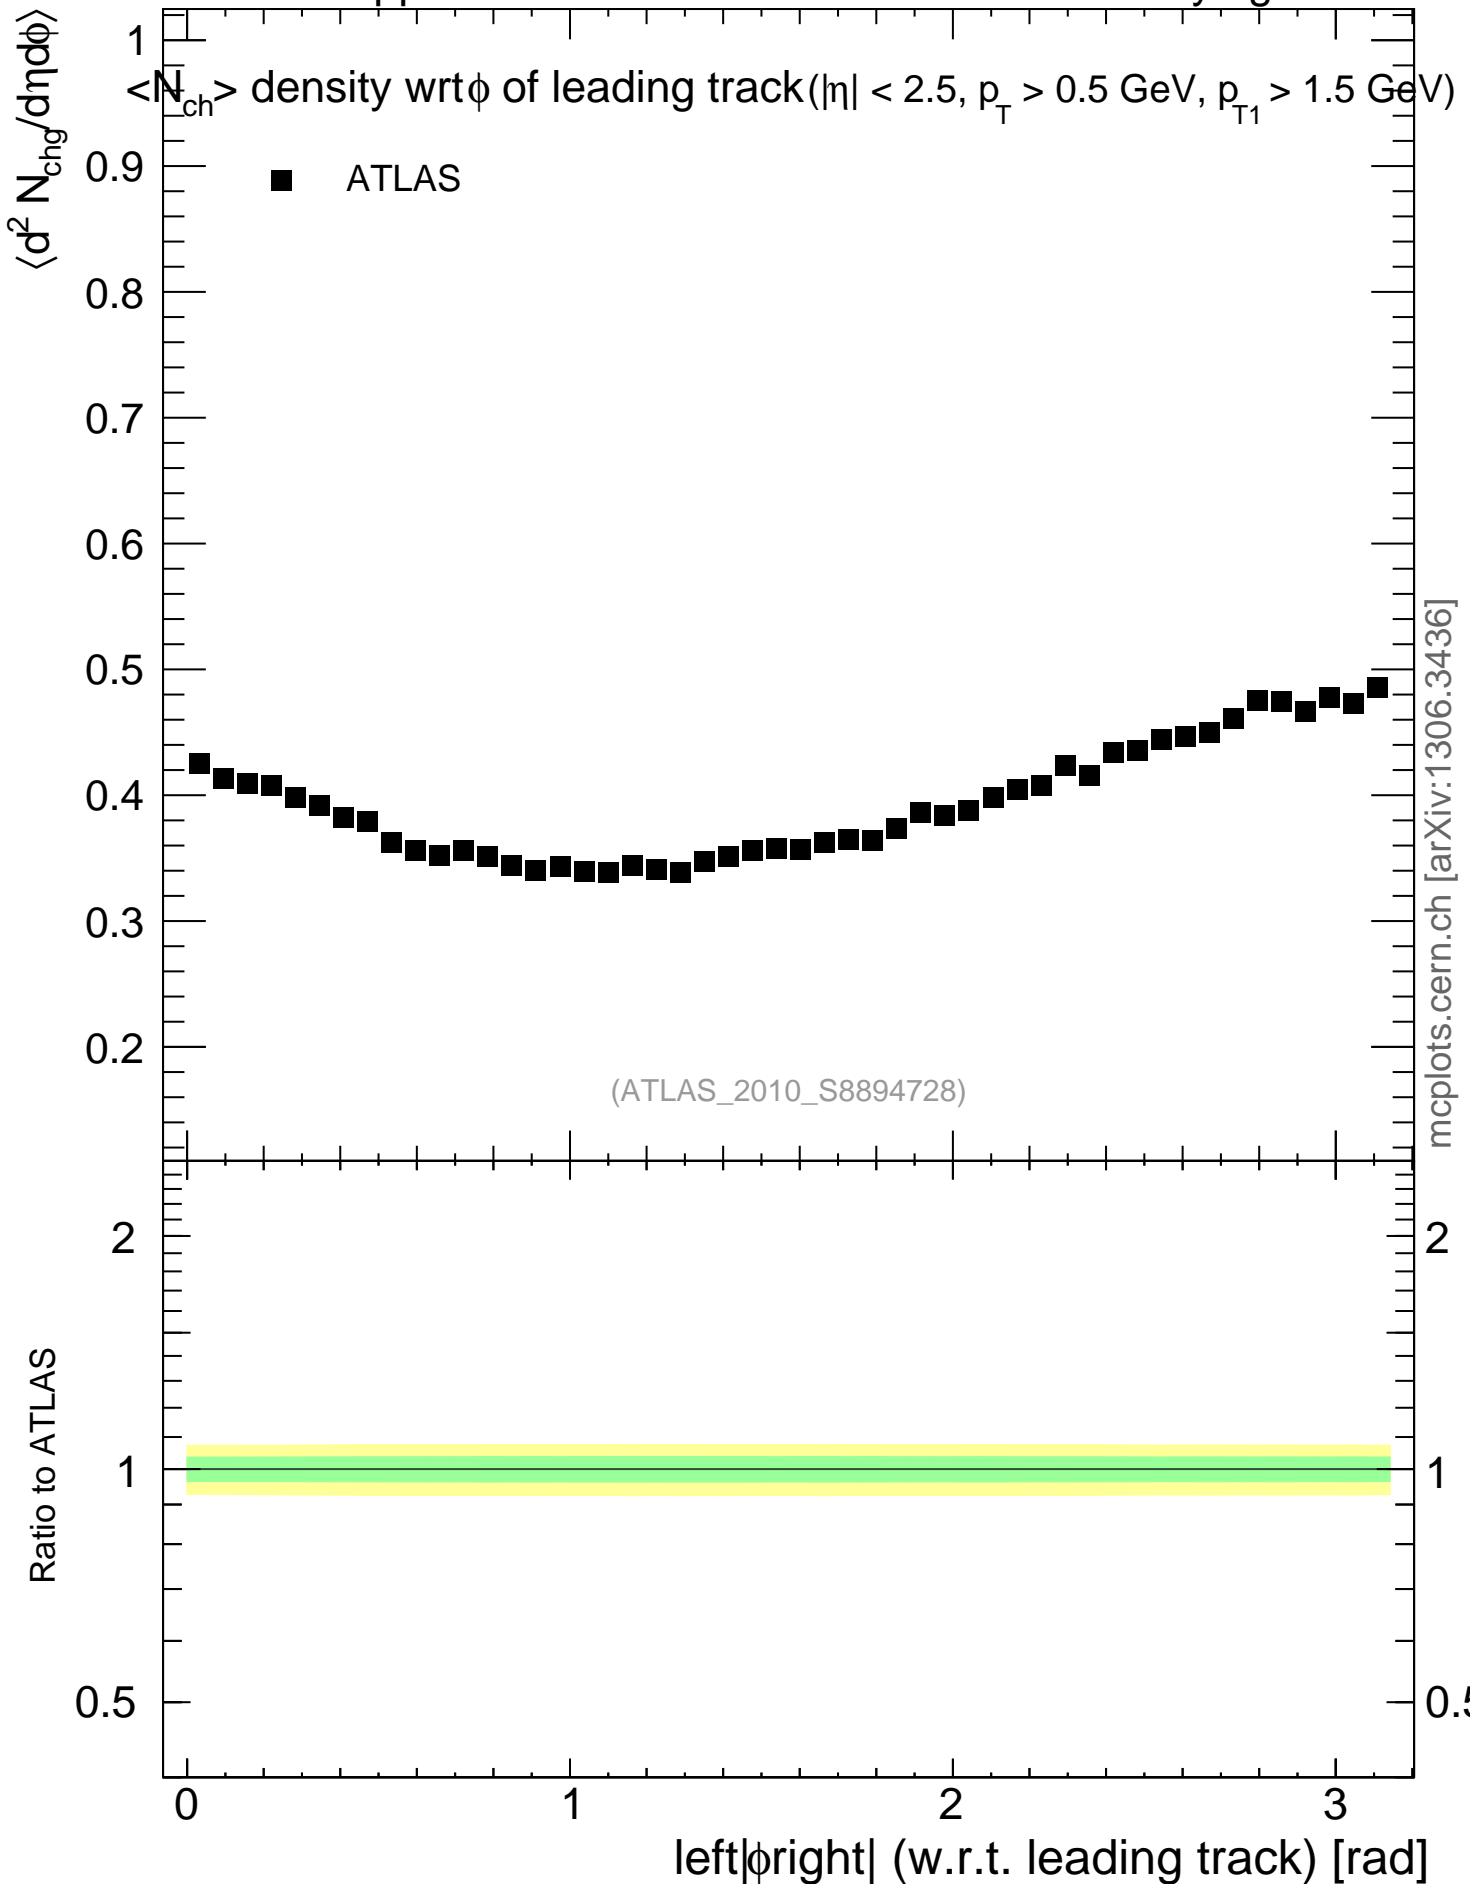

900 GeV pp

Underlying Event

mcplots.cern.ch [arXiv:1306.3436]