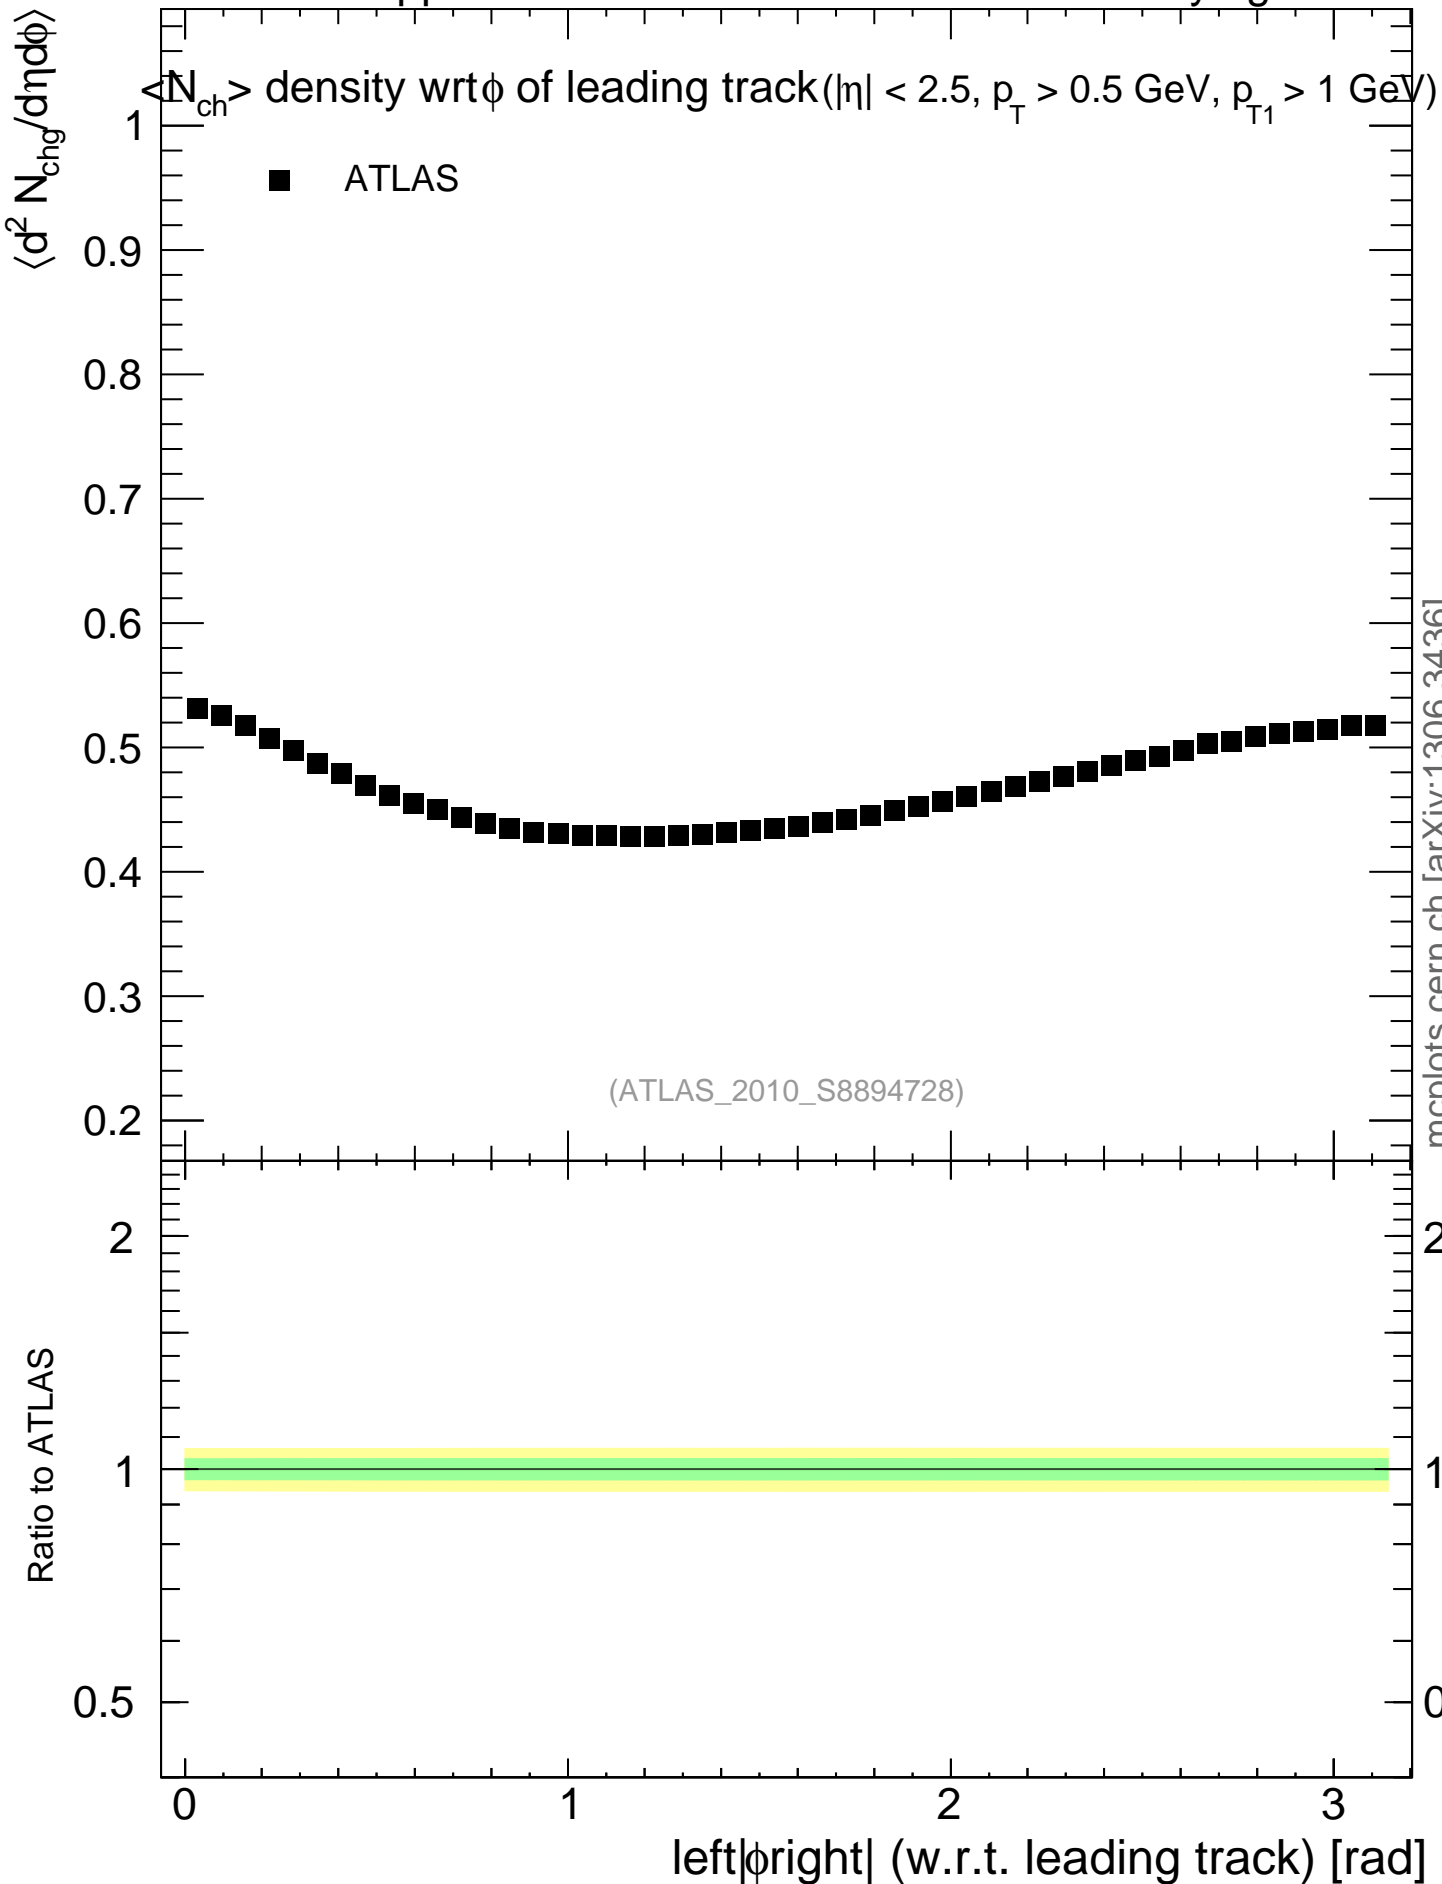

7000 GeV pp

Underlying Event

mcplots.cern.ch [arXiv:1306.3436]