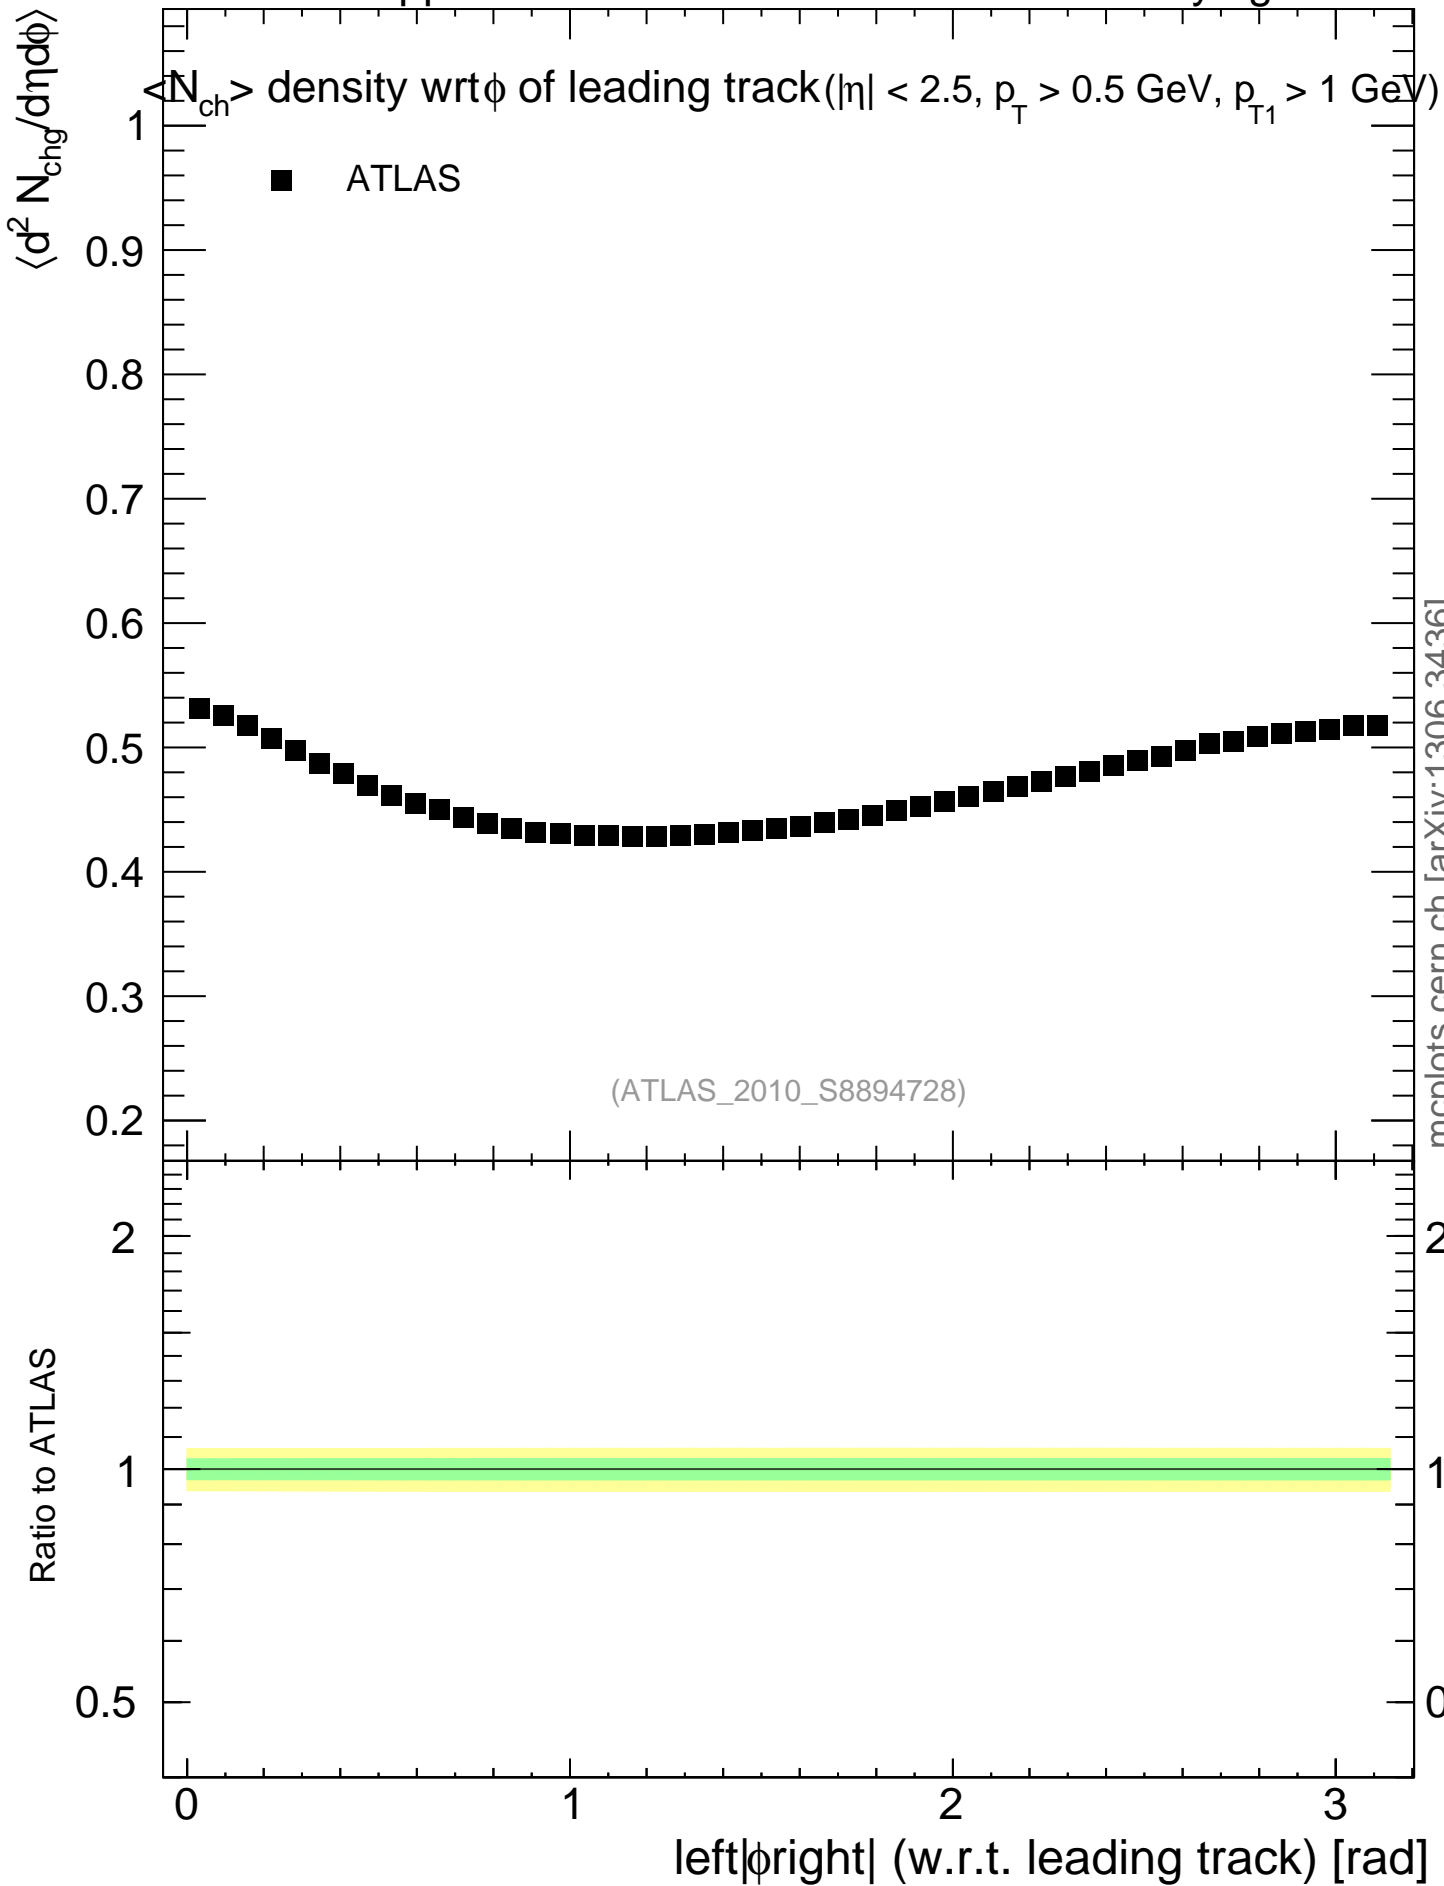

7000 GeV pp

Underlying Event

mcplots.cern.ch [arXiv:1306.3436]