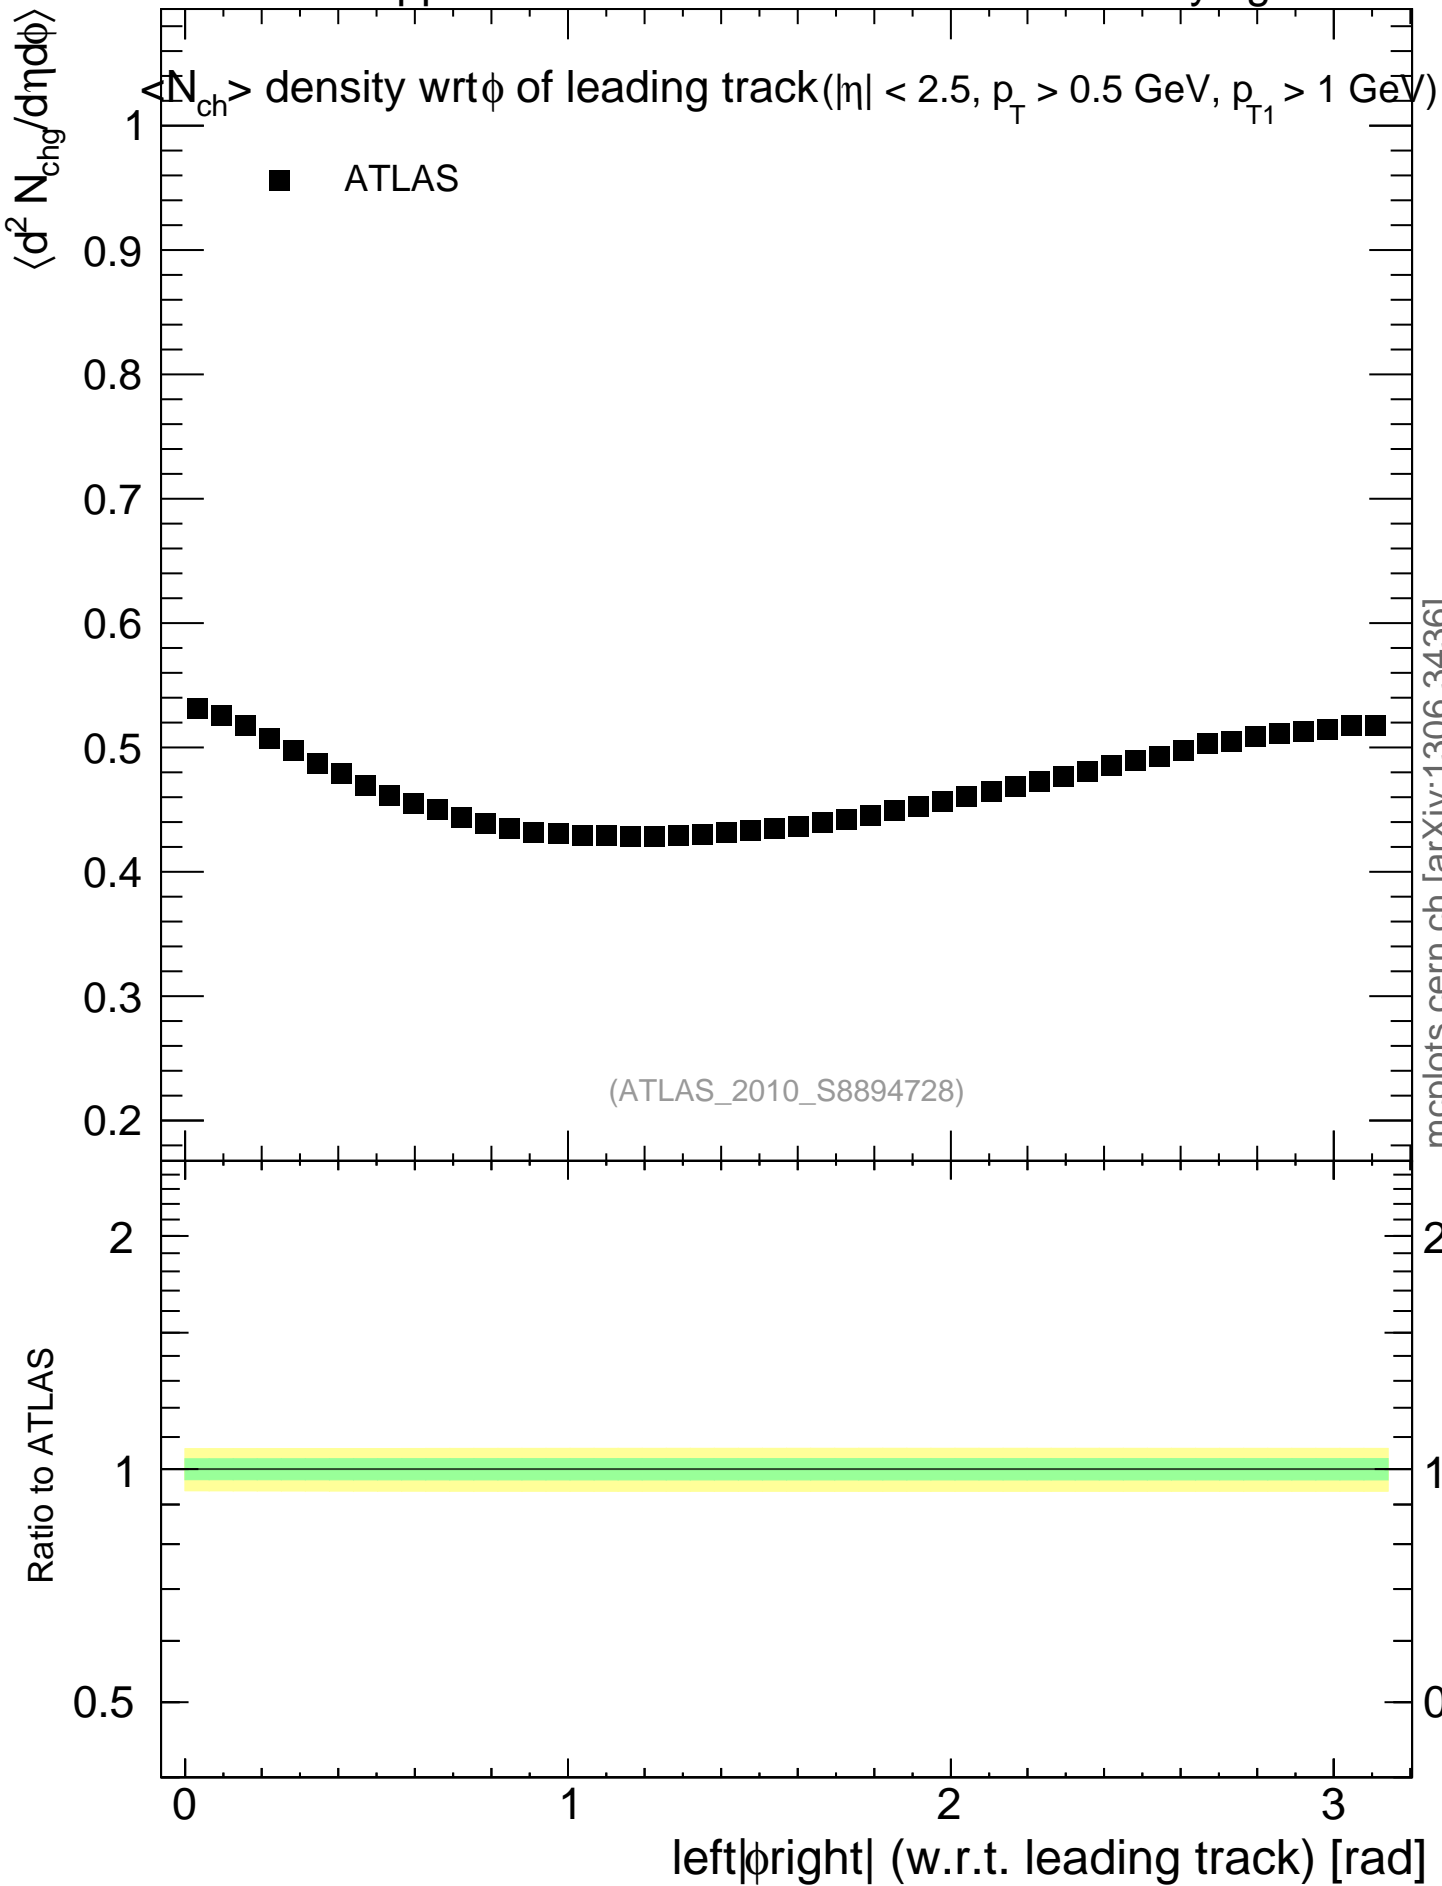

7000 GeV pp

Underlying Event

mcplots.cern.ch [arXiv:1306.3436]