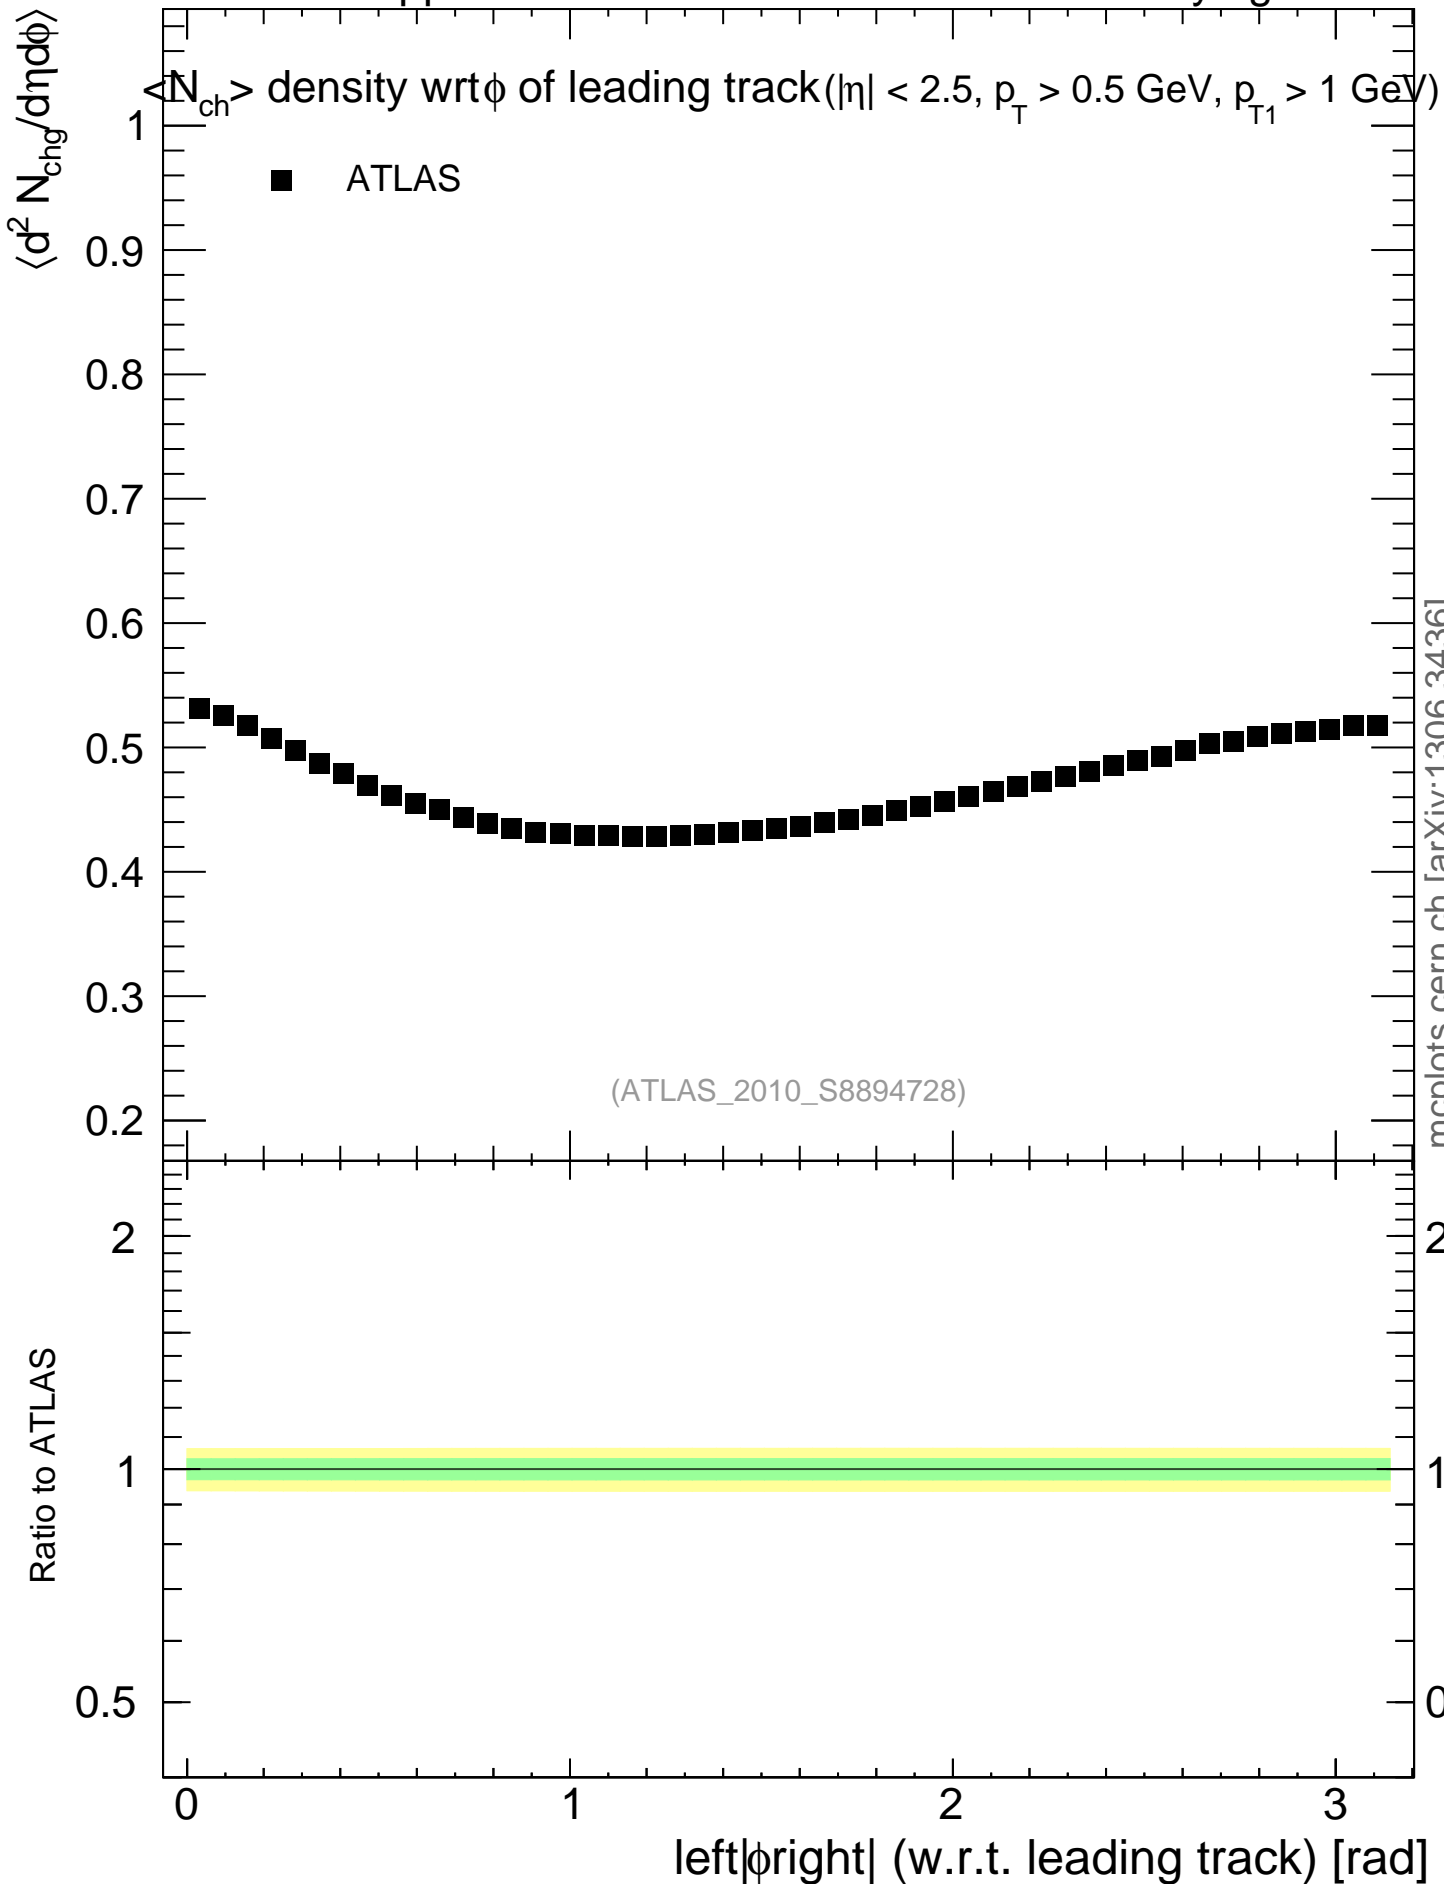

7000 GeV pp

Underlying Event

mcplots.cern.ch [arXiv:1306.3436]