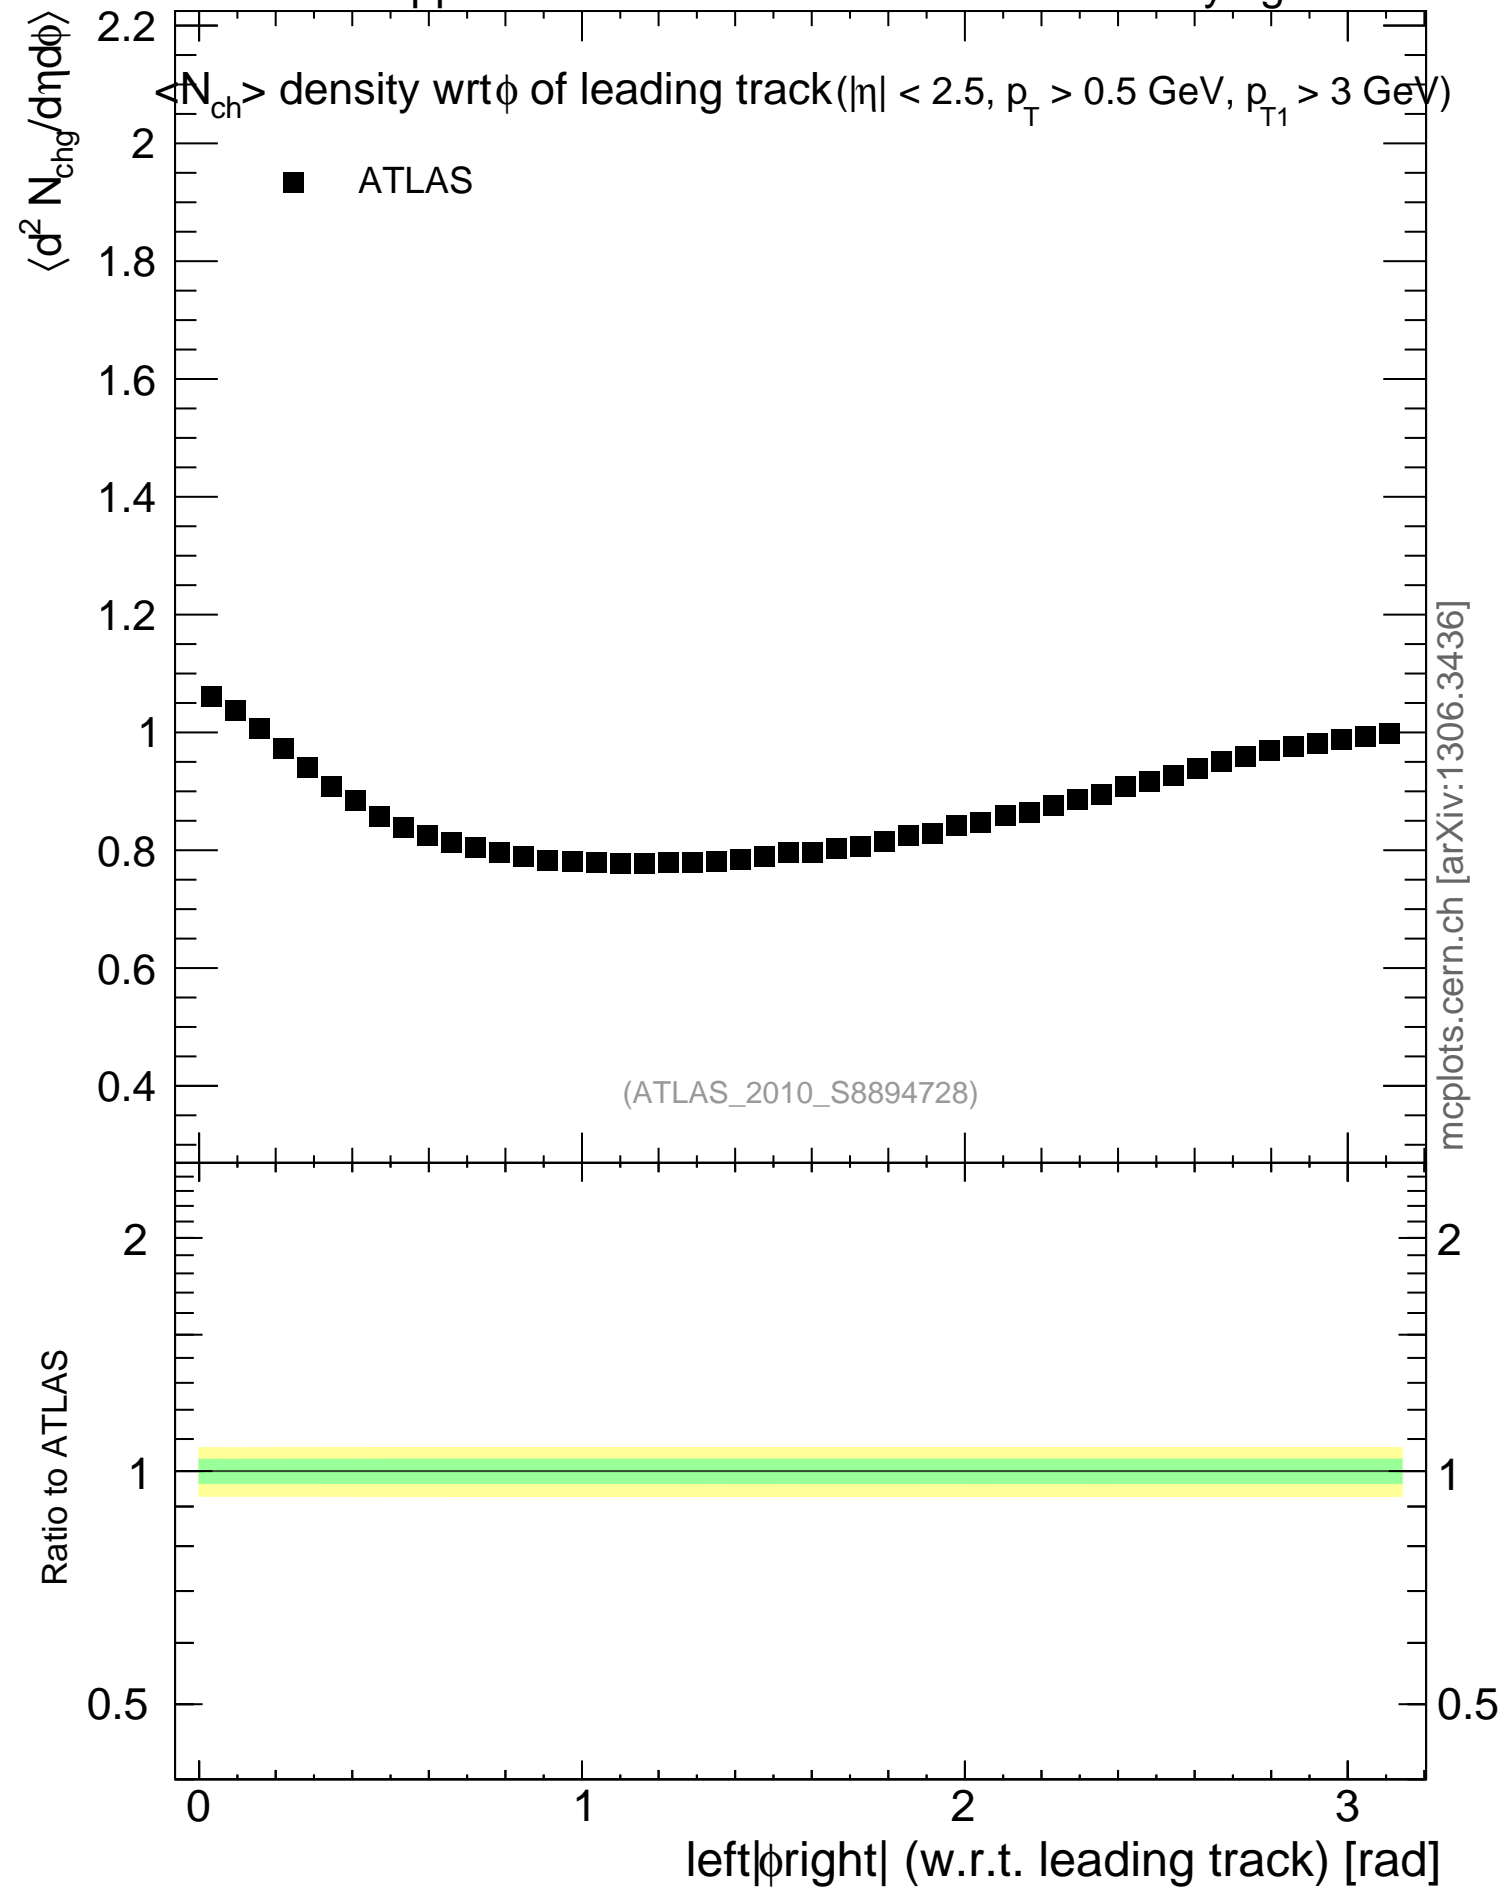

7000 GeV pp

Underlying Event

mcplots.cern.ch [arXiv:1306.3436]