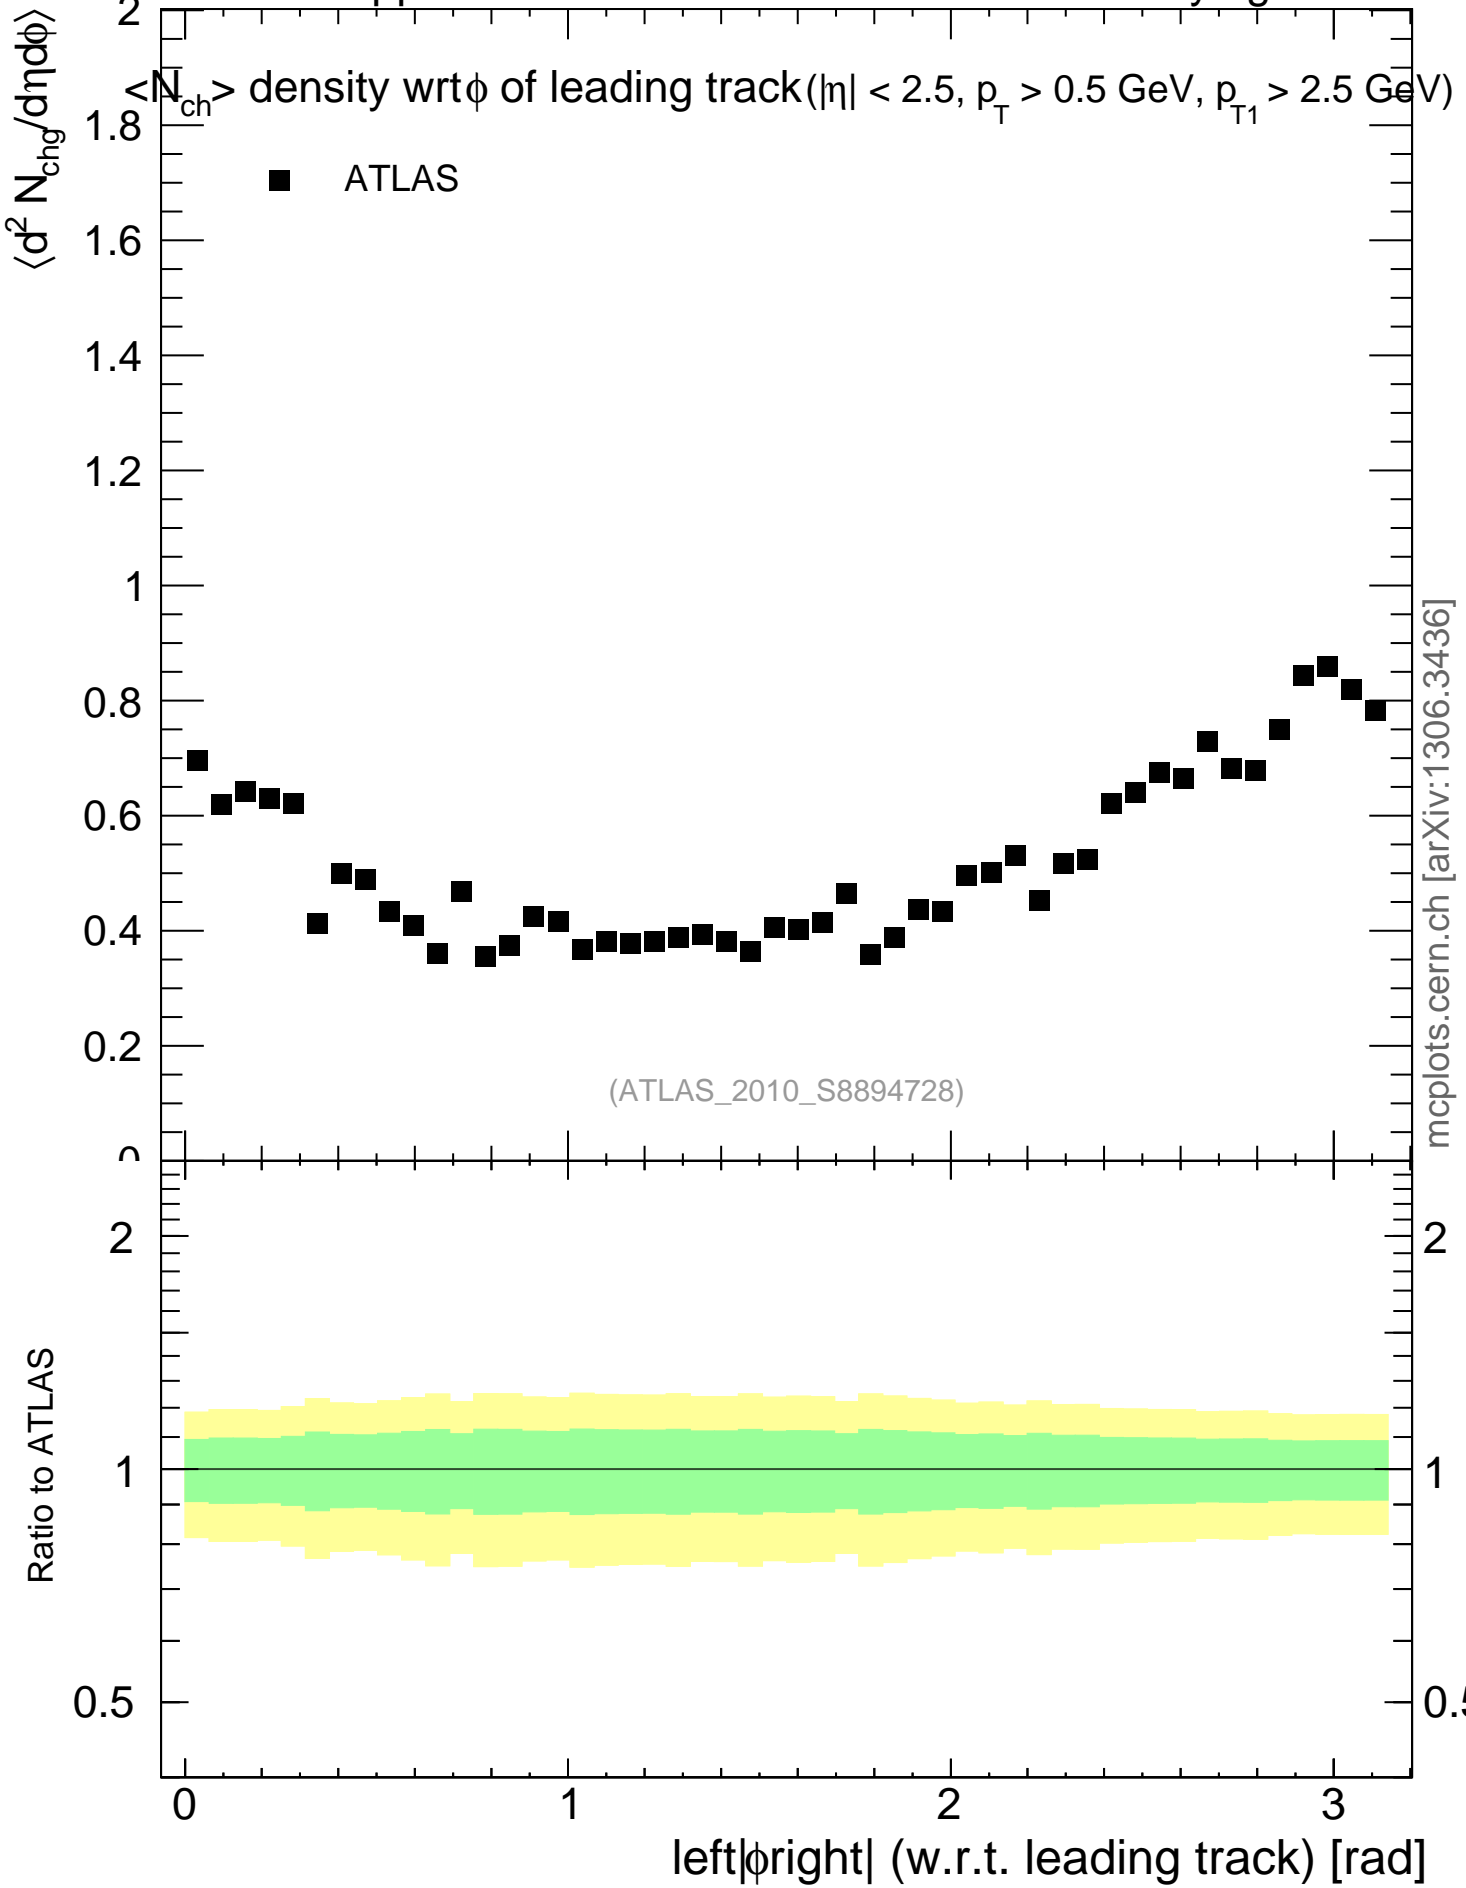

900 GeV pp

Underlying Event

mcplots.cern.ch [arXiv:1306.3436]