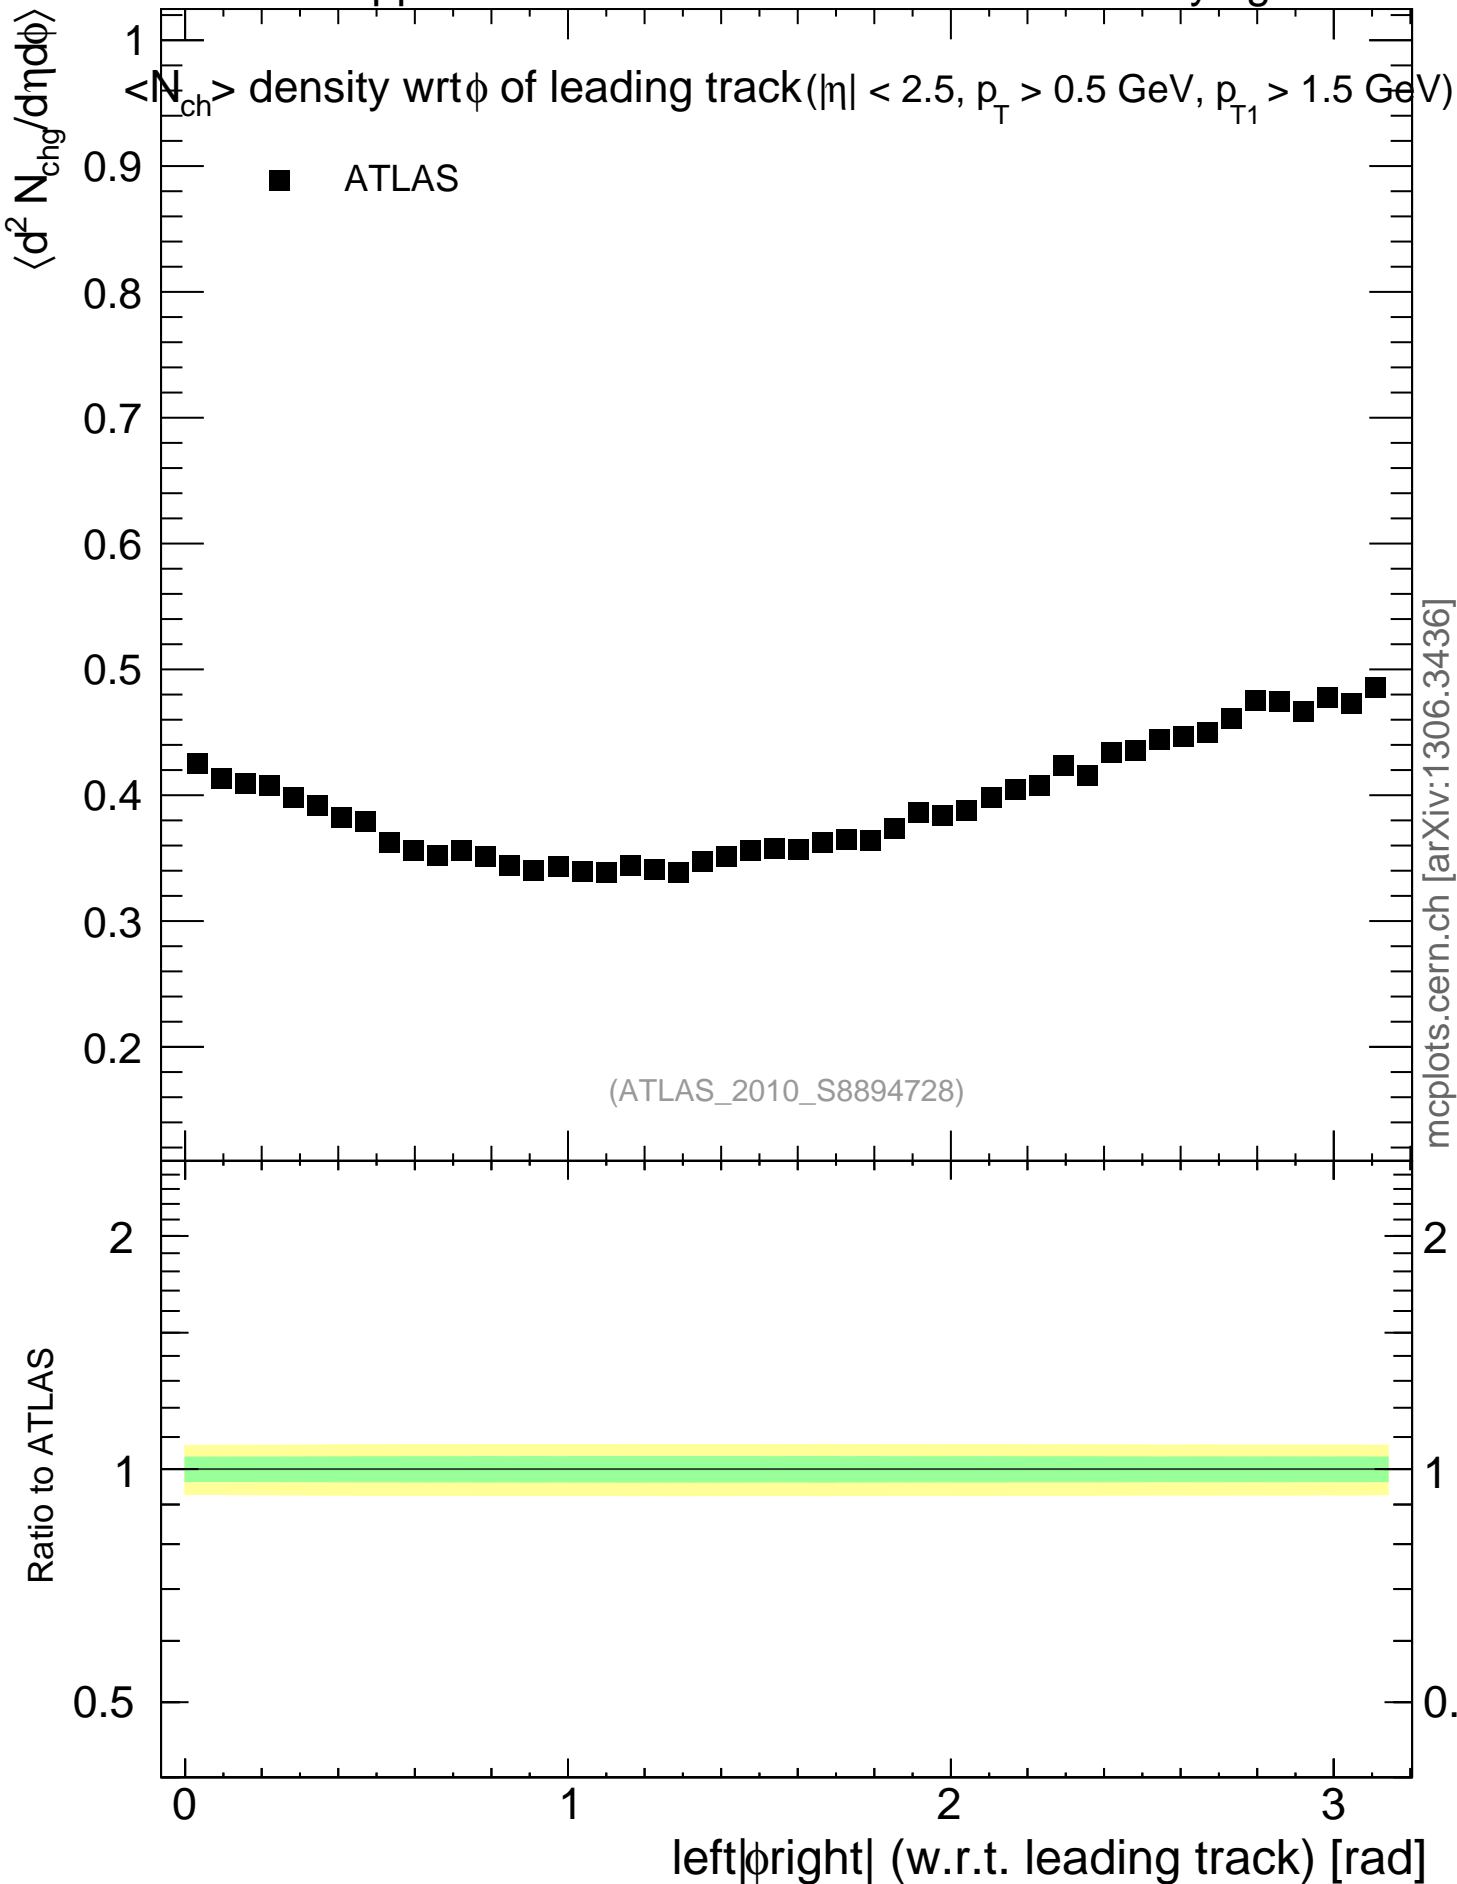

900 GeV pp

Underlying Event

mcplots.cern.ch [arXiv:1306.3436]